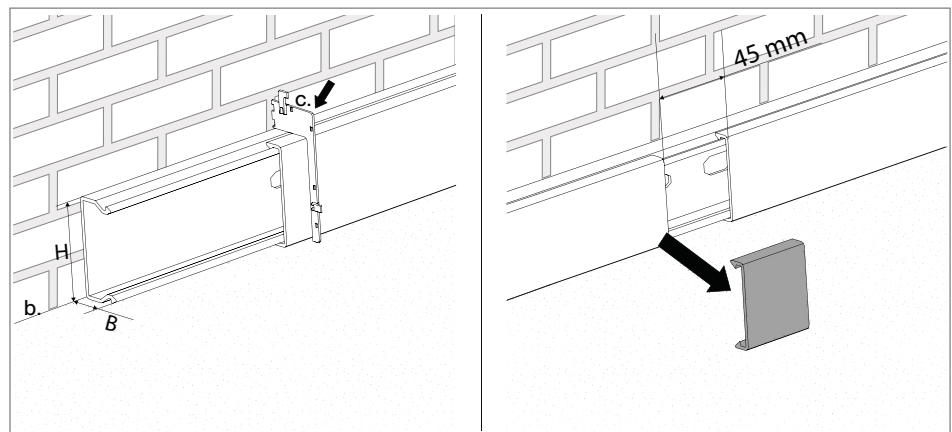

Fig. 26: Preparations for mounting

1. Determine the WDK cable trunking **4** type: The WDK cable trunking type can be determined in various ways:
  - a. Label on the packaging or on the trunking.
  - b. Measuring the width and height in comparison with the following table. Type height x width (mm)