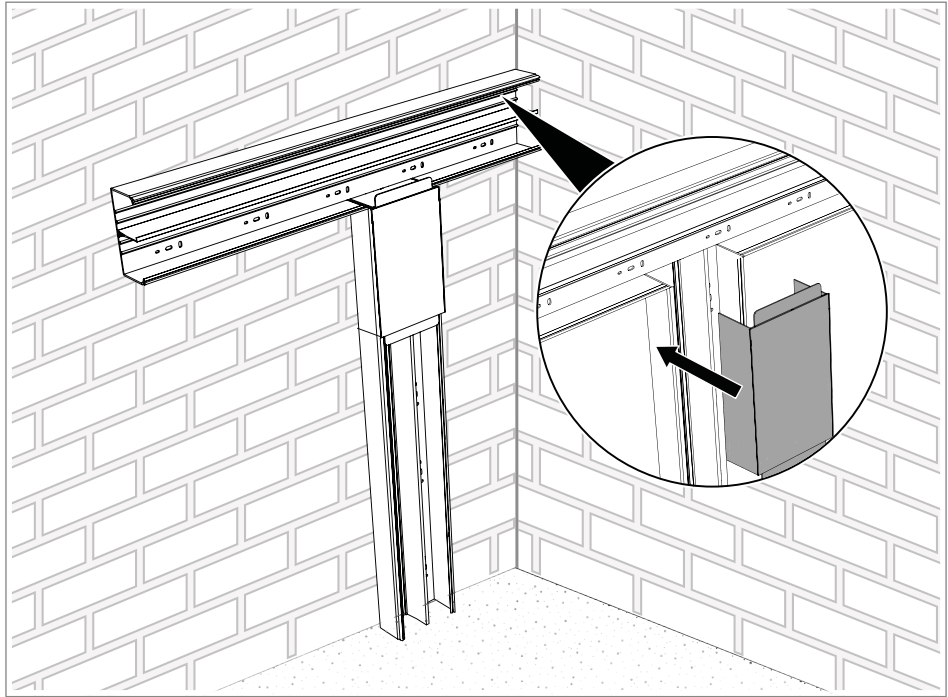

Fig. 39: Mounting a T and cross piece

15. Attach the T and cross piece ③ to the WDK cable trunking ④.