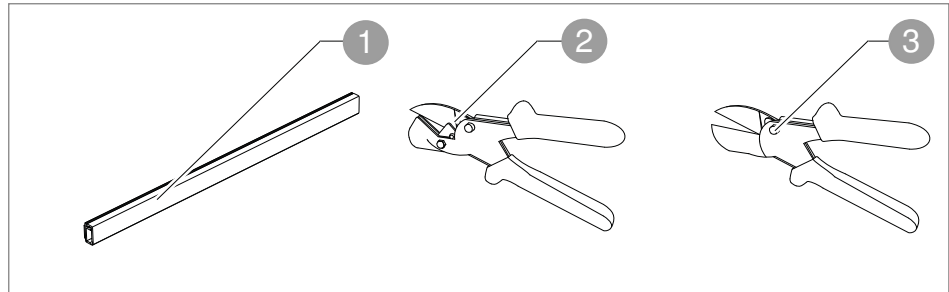

#### 4.1.1 Mini trunking system description

Fig. 1: Overview, WDK mini trunking

- ① WDK mini trunking

#### 4.1.1.1 Accessories (optionally available):

- ② Shears for straight cuts (item no. 6028403)
- ③ Shears for mitre cuts (item no. 6028411)

The WDK mini trunking is used to route very small amounts of cables. The mini trunking is available in heights of 4 to 17 mm. With an adhesive film in the base area, mini trunking is suitable for direct mounting on the wall. Mini trunking is either equipped with a hinge cover or taper in the upper area of the WDK mini trunking to fix a cable. The main areas of application are administrative buildings, the commercial sector and industry. The plastic system is available in the colours pure white, cream white, traffic white and light grey. No fittings are available.