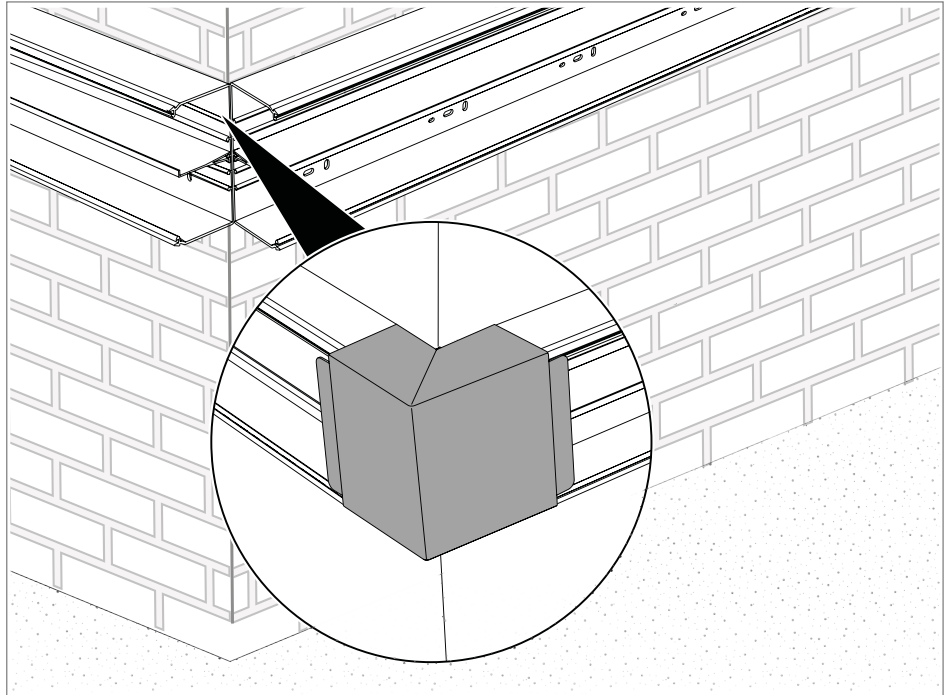

5. Mount the WDK cable trunking 4 flush to the internal corner 5.

Fig. 35: Mounting the external corner cover

6. Mount the WDK cable trunking 4 up to the end of the wall.
7. Attach the external corner cover 7 to the WDK cable trunking 4.
8. Snap the external corner cover 7 into the cover contour.