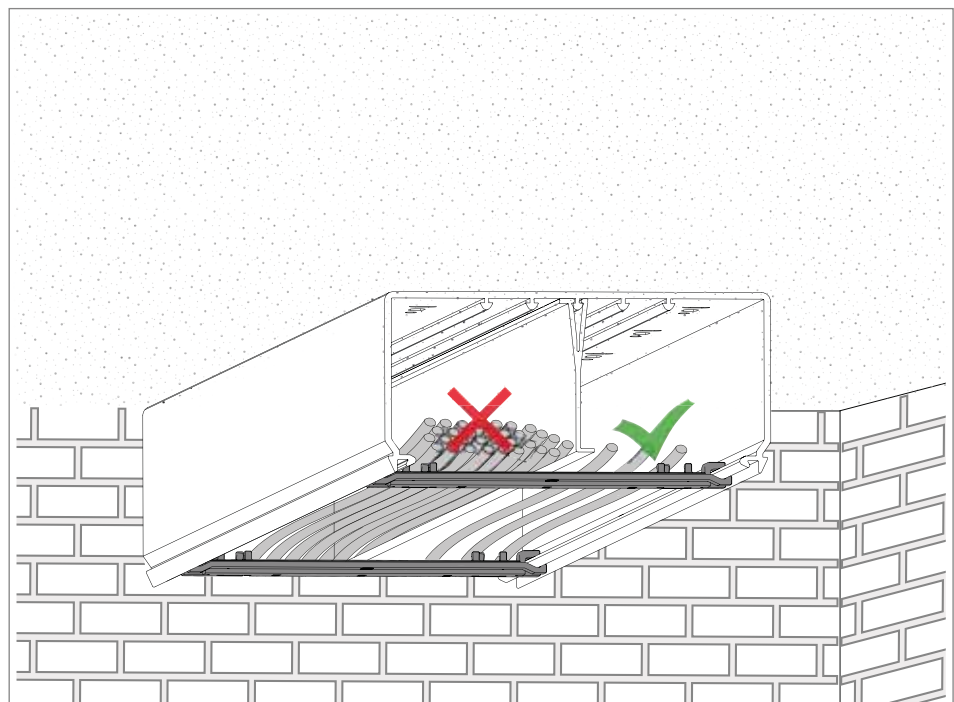

As standard, from a trunking width of 60 mm, four cover clips of type 2370.. are snapped onto the base profile to retain the cables and fix the partition.

The cover clips are positioned freely on the locking contour of the trunking base and can be moved along the entire length of the trunking.

**Note!**

*The partition must have been mounted before the cover clips are mounted. Mounting them at a later time is very difficult.*

**ATTENTION**

**Damage to the cable routing system through raised junction boxes**

The stability of the WDK cable trunking can be increased using the cover clips, although only to a certain extent.

Only fill the WDK cable trunking with small cable loads when mounting them under the ceiling.