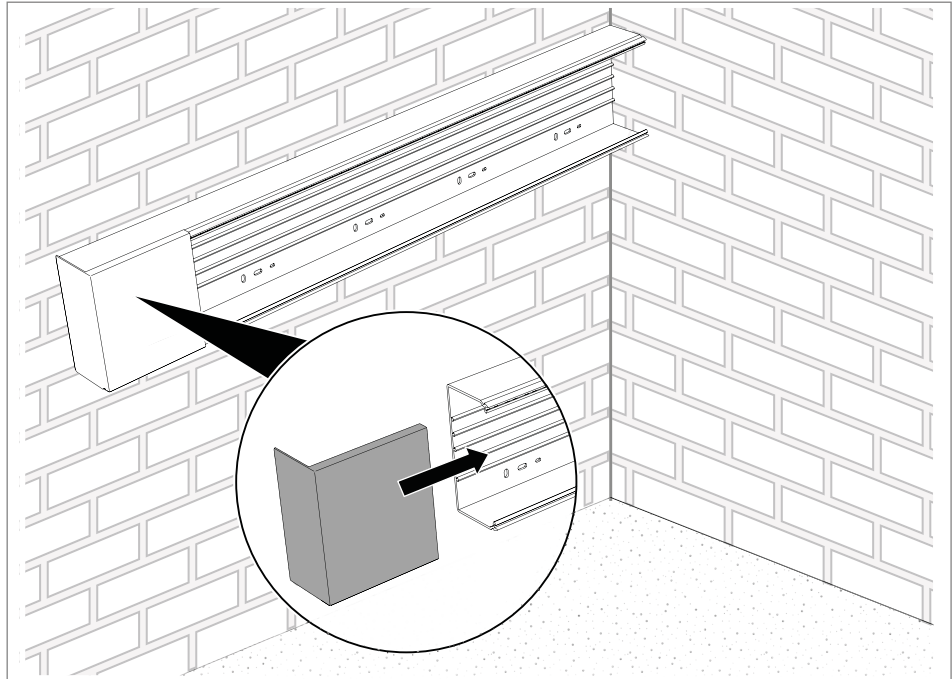

17. Mount the WDK cable trunking ④ flush to the T piece ③.

Fig. 41: Mounting an end piece

18. Snap the end piece ① sideways onto the mushroom profile in the base of the trunking.

Fig. 42: Mounting the cover