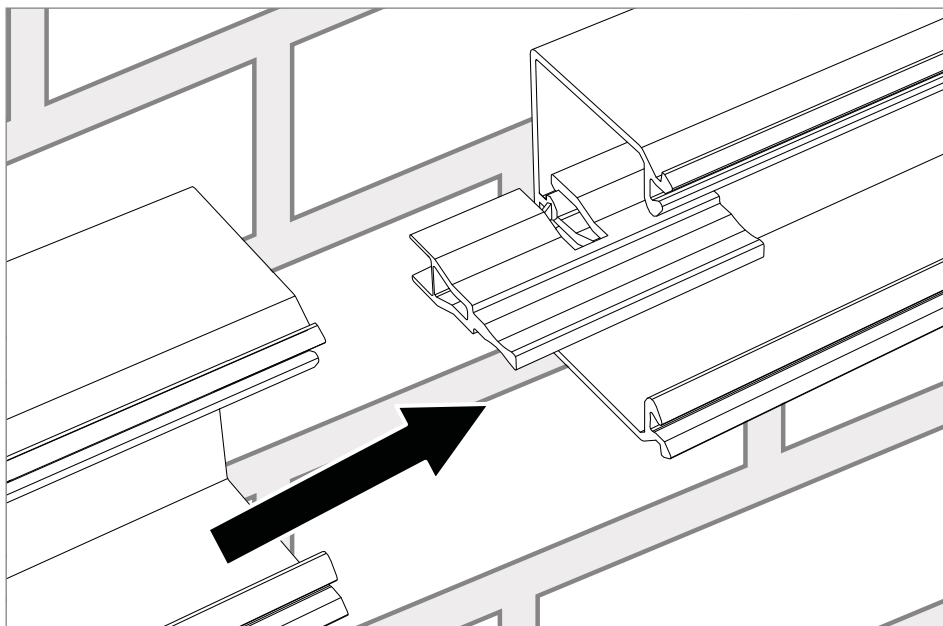

1. Snap the mounting aid **18** onto the mushroom profile in the base of the trunking.

Fig. 10: Mounting the WDK cable trunking

2. Push the WDK cable trunking **4** onto the mounting aid **18**.