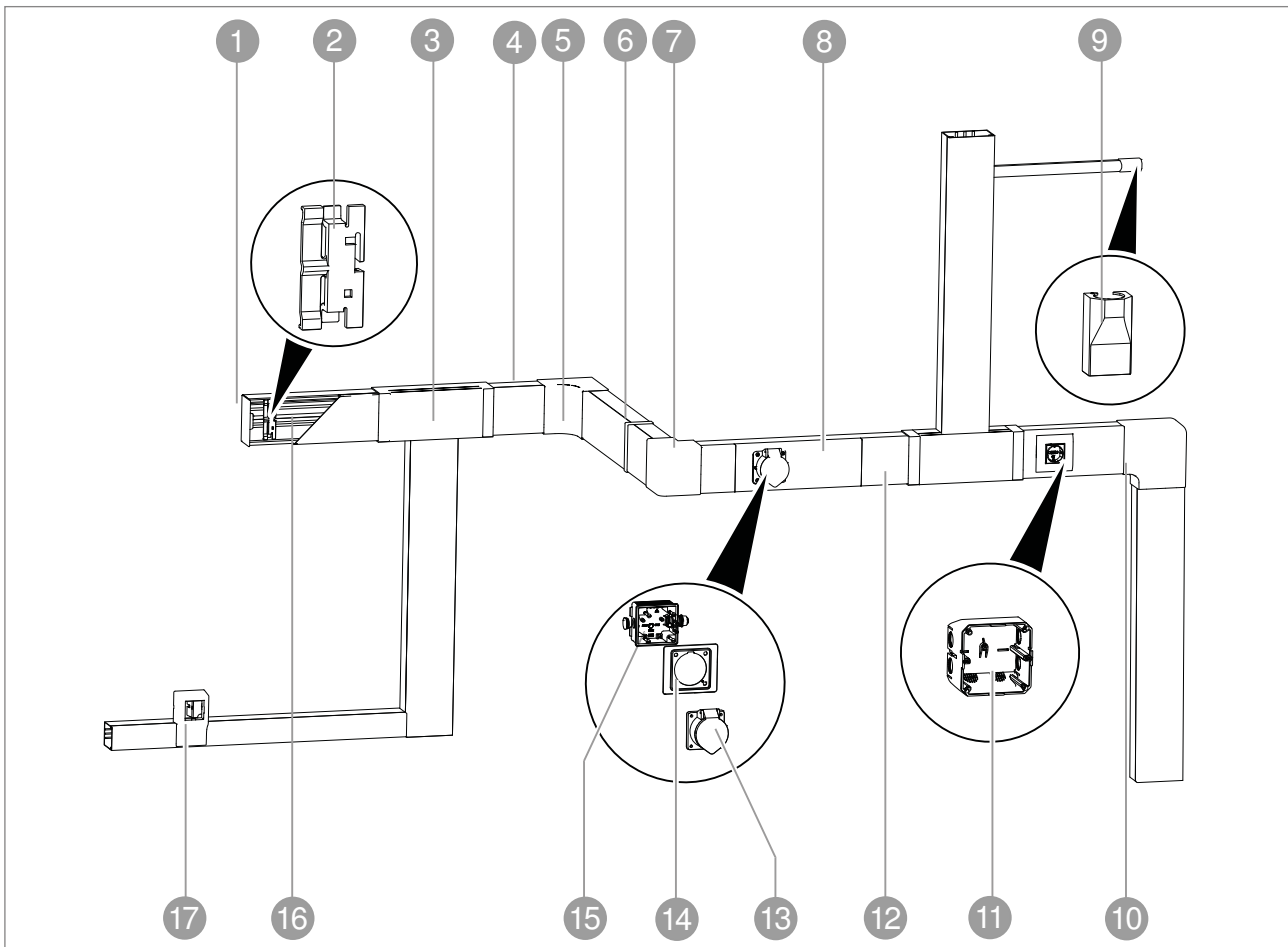

4.2 WDK/WDKH plastic cable trunking systems

4.2.1 System description, WDK

Fig. 6: Overview, WDK cable trunking system

Various component parts belong to the WDK cable trunking system:

Note! *Not every fitting is available for each type. The equipment of the individual WDK cable trunking systems varies.*

Note! *The mounting of the halogen-free variant is identical. The difference is solely in the material properties.*

Item no.	Designation	Figure	Function
1	End piece		End piece for closing the WDK cable trunking at the trunking ends.
2	Cover clip		Cover clip for better and easier laying of the cables in the WDK cable trunking