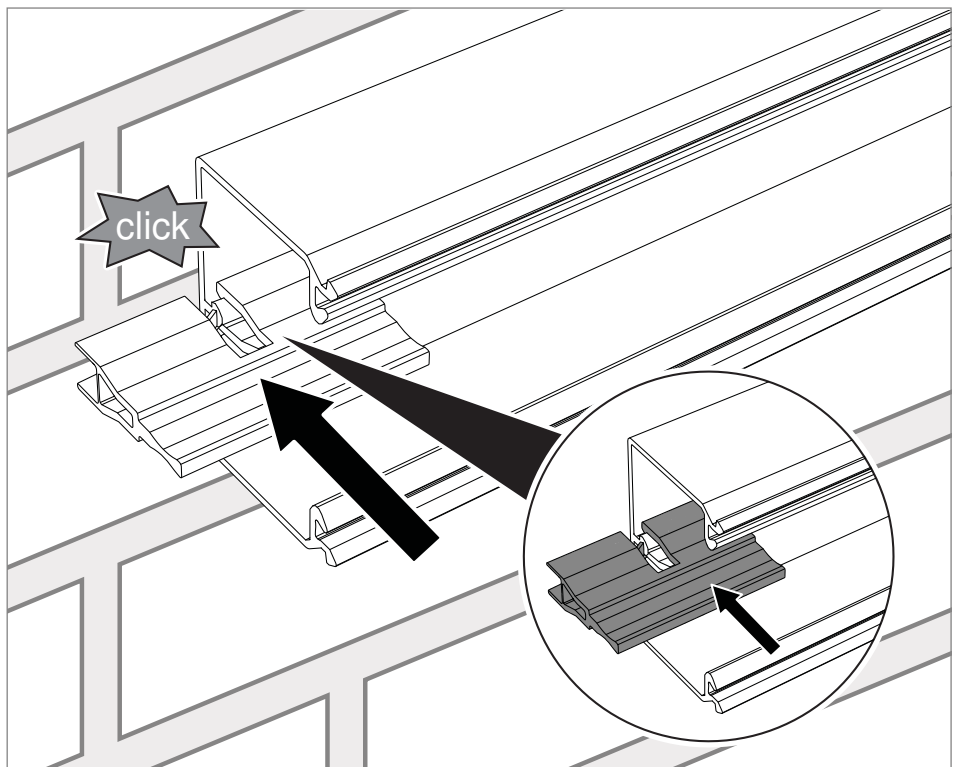

Fig. 9: Mounting the mounting aid