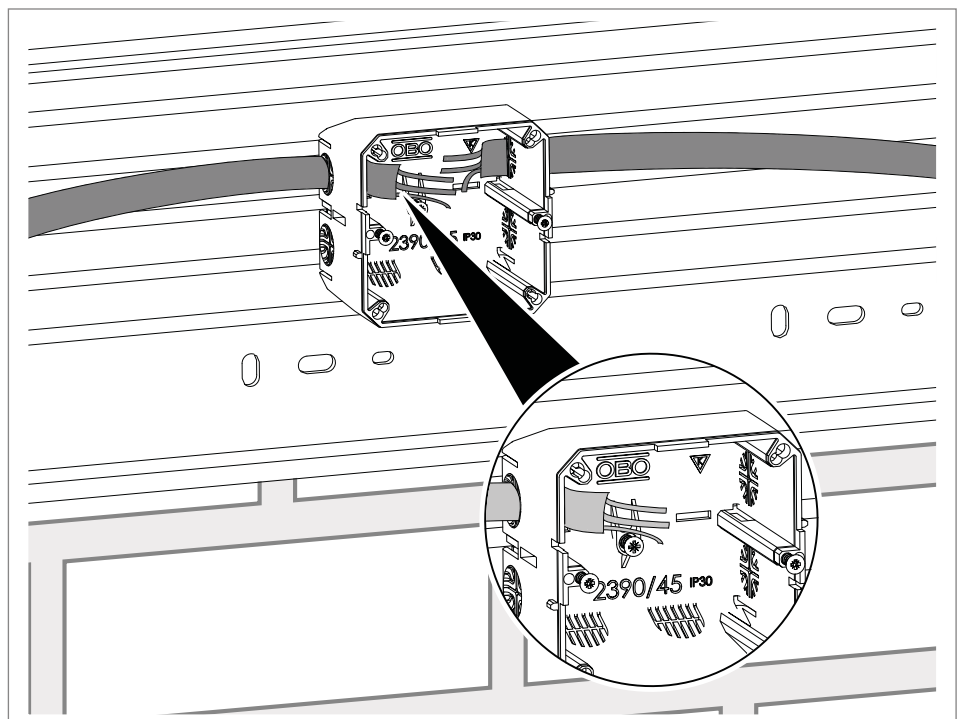

Fig. 18: Inserting the cable

3. Insert the cables in the device installation socket for Schuko sockets **11**.