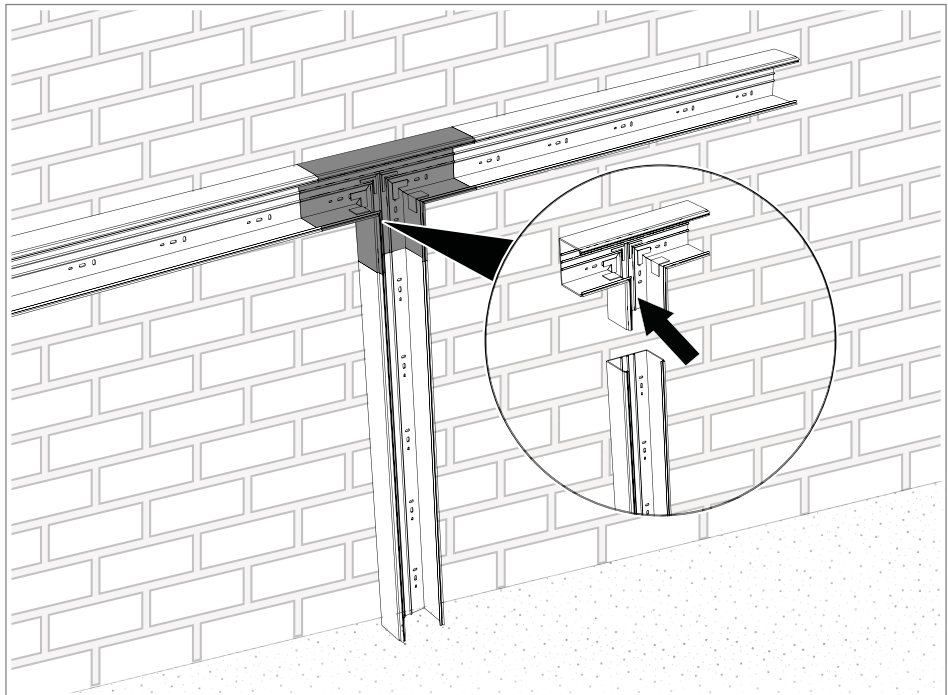

Fig. 40: Mounting the T piece

16. Fasten the T piece ③ to the wall in the slots using suitable fastening material (e.g. screw and anchor).

17. Mount the WDK cable trunking ④ flush to the T piece ③.