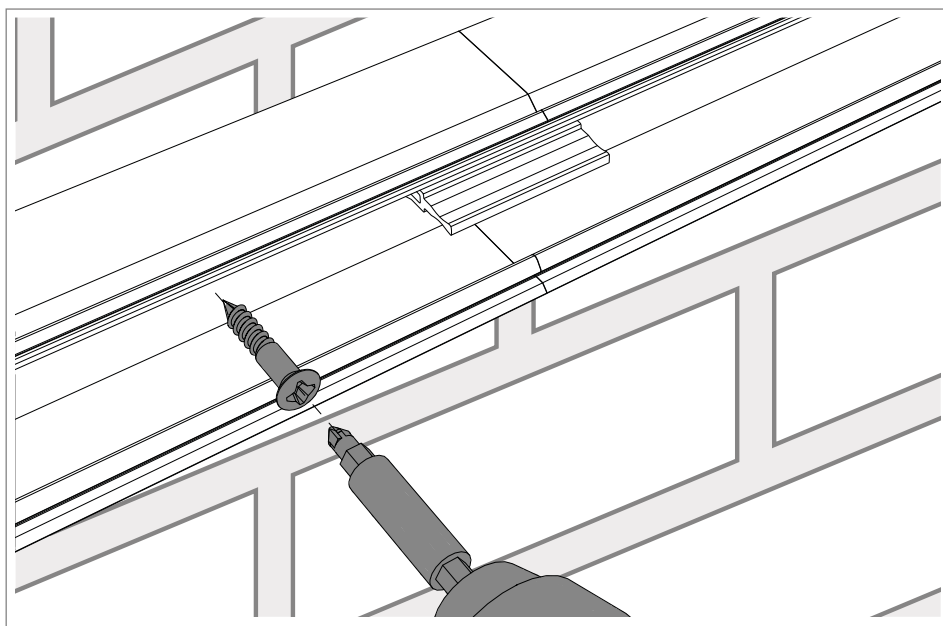

Fig. 11: Screwing the WDK cable trunking tight

3. Screw the WDK cable trunking **4** tight.