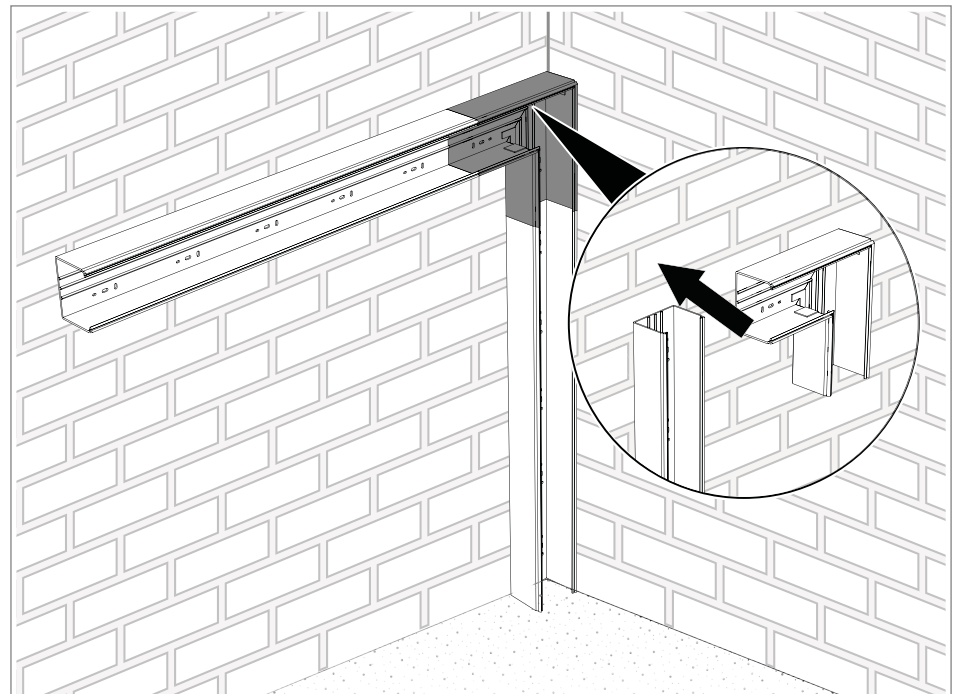

Fig. 37: Mounting a flat angle cover

11. Mount the WDK cable trunking 4 at a 90° angle.

12. Attach the flat angle cover 10 to the WDK cable trunking 4.

Fig. 38: Mounting flat angles

13. Fasten the flat angle 10 to the wall in the slots using suitable fastening material (e.g. screw and anchor).