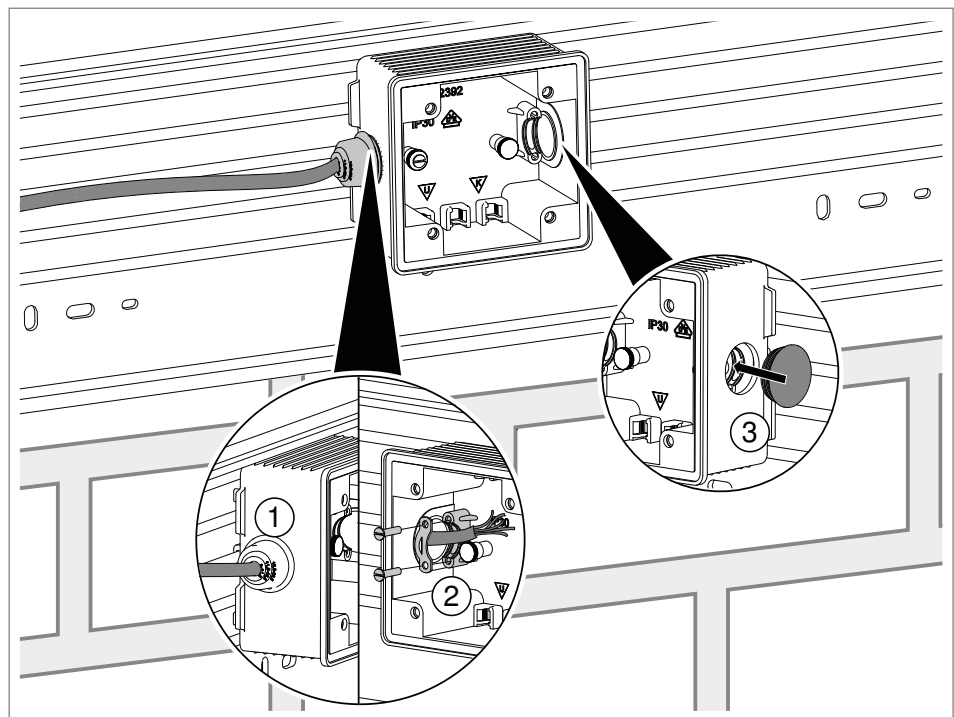

Fig. 22: Mounting the device installation socket for CEE sockets

2. Screw the device socket for the CEE socket 15 into the base of the WDK cable trunking 4 using the fastening screws.

Fig. 23: Pulling in the cable

3. Pull the cables through the cable gland and into the device socket for CEE sockets 15.
4. Relieve the cable with the strain relief.

**Note!** *Optional, depending on the application:*

5. Close the device socket for CEE sockets 15 on the other side with the screw plug.