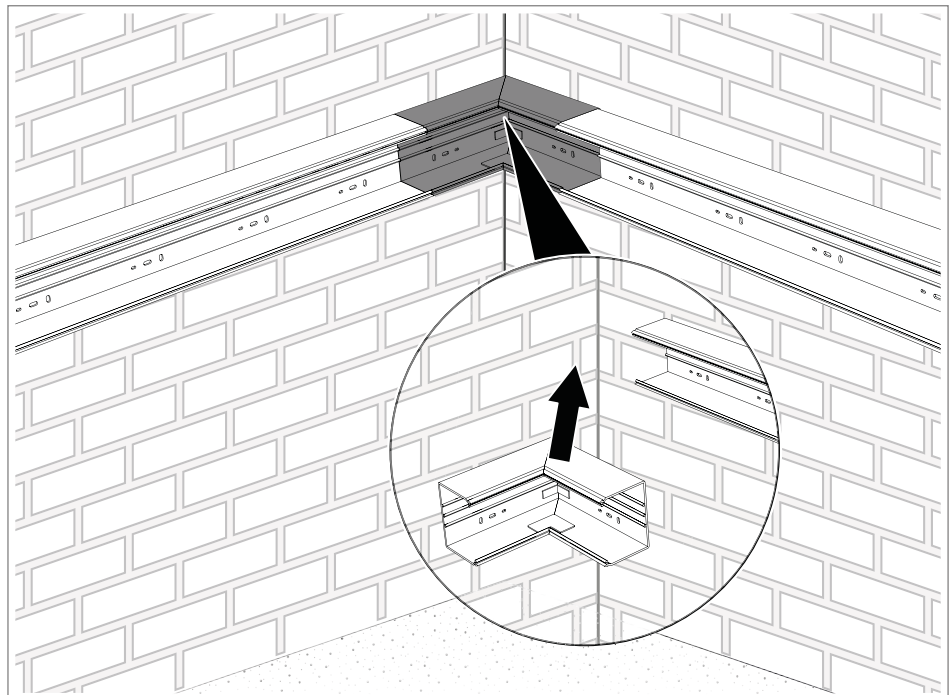

Fig. 33: Mounting the internal corner cover

1. Mount the WDK cable trunking ④ up to the end of the wall.
2. Attach the internal corner cover ⑤ over the mounted WDK cable trunking ④.
3. Snap the internal corner cover ⑤ into the cover contour.