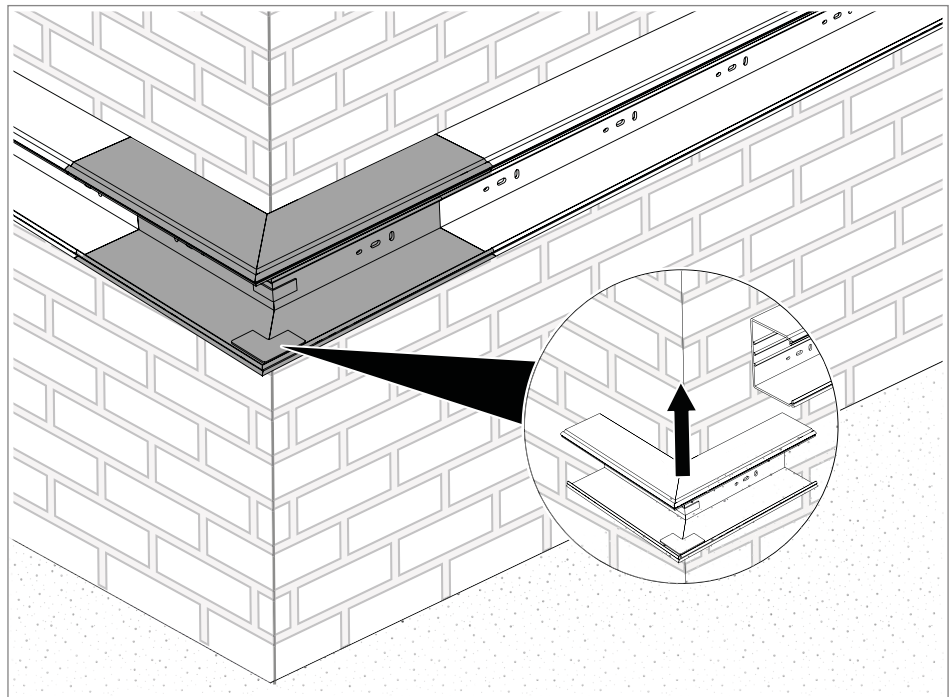

Fig. 36: Mounting an external corner

9. Fasten the external corner 7 to the wall in the slots using suitable fastening material (e.g. screw and anchor).