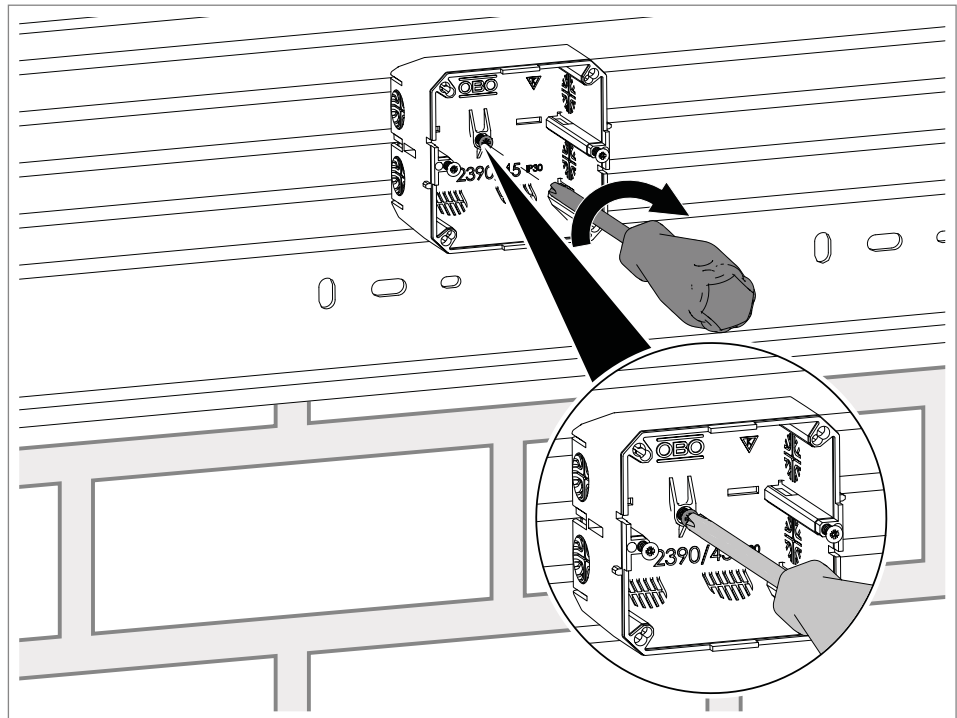

Fig. 17: Screwing on the device installation socket for Schuko sockets

2. Screw the device installation socket for Schuko sockets **11** tight in the base of the WDK cable trunking **4** using the pre-mounted screw.