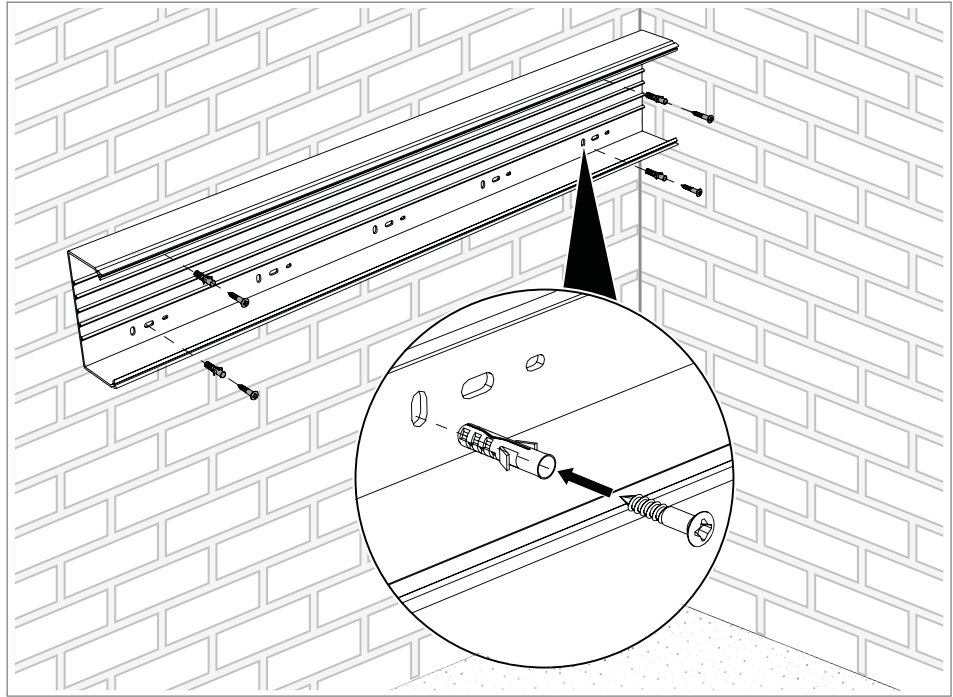

Fig. 8: Mounting the WDK cable trunking

2. Fasten the WDK cable trunking 4 to the wall in the slots using suitable fastening material (e.g. screw and anchor).

4.2.2.1 Using a mounting aid

Mounting aid for the WDK cable trunking for single-handed mounting. Simply snap onto the mushroom profile in the base of the WDK cable trunking. For the WDK cable trunking type 4060 and higher.