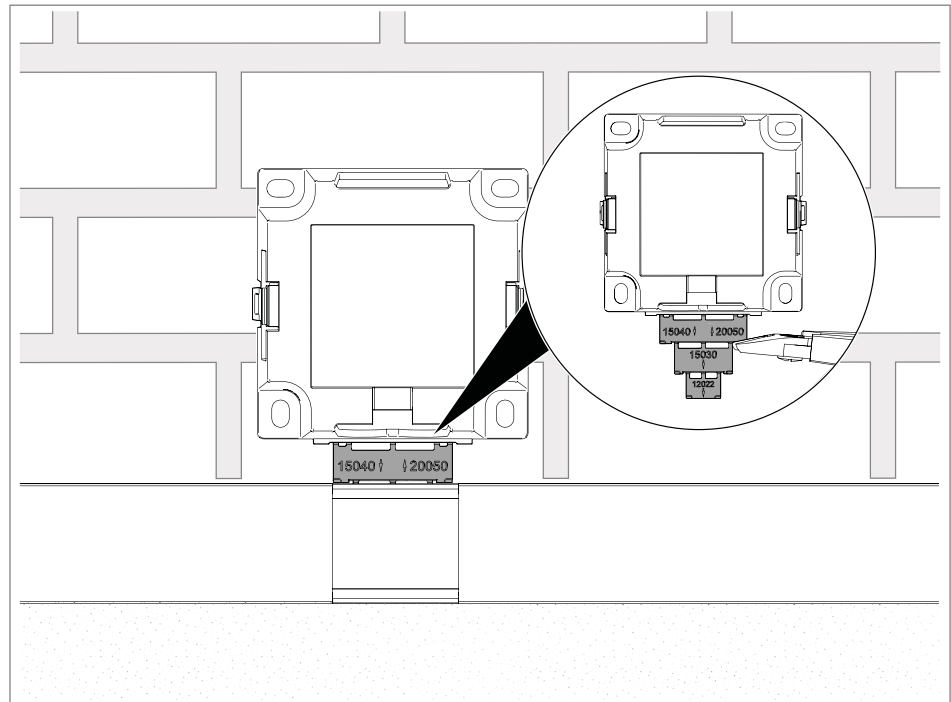

Fig. 28: Removing the spacer plate

4. Look for the spacer plate of the selected WDK type.
5. Using a suitable tool, cut the spacer plate on the perforation to which the arrow is pointing.