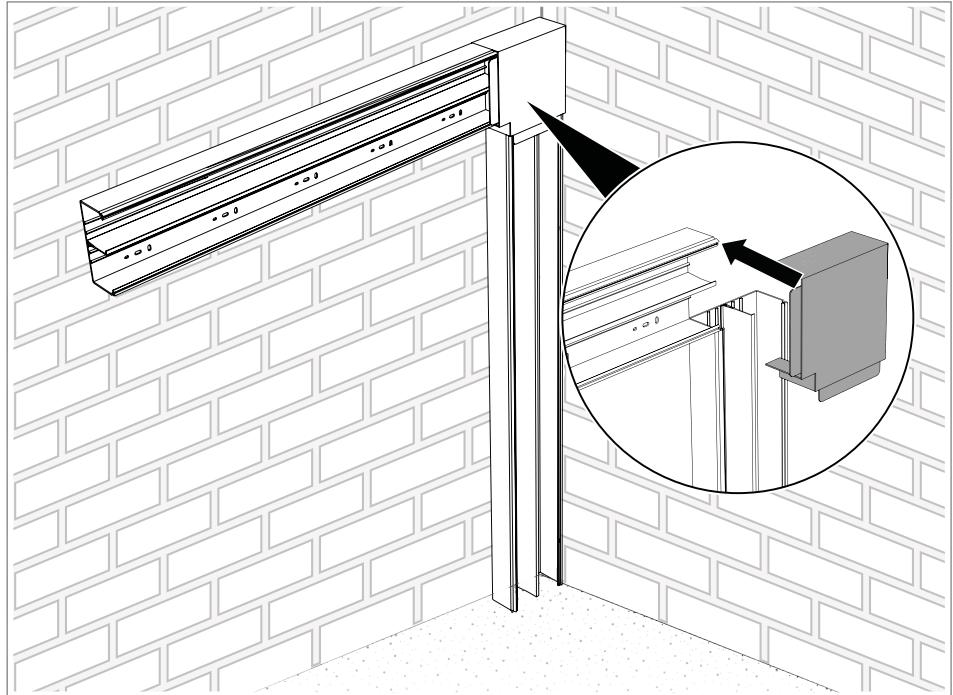

**Fig. 36:** Mounting an external corner

9. Fasten the external corner 7 to the wall in the slots using suitable fastening material (e.g. screw and anchor).

10. Mount the WDK cable trunking 4 flush to the external corner 7.