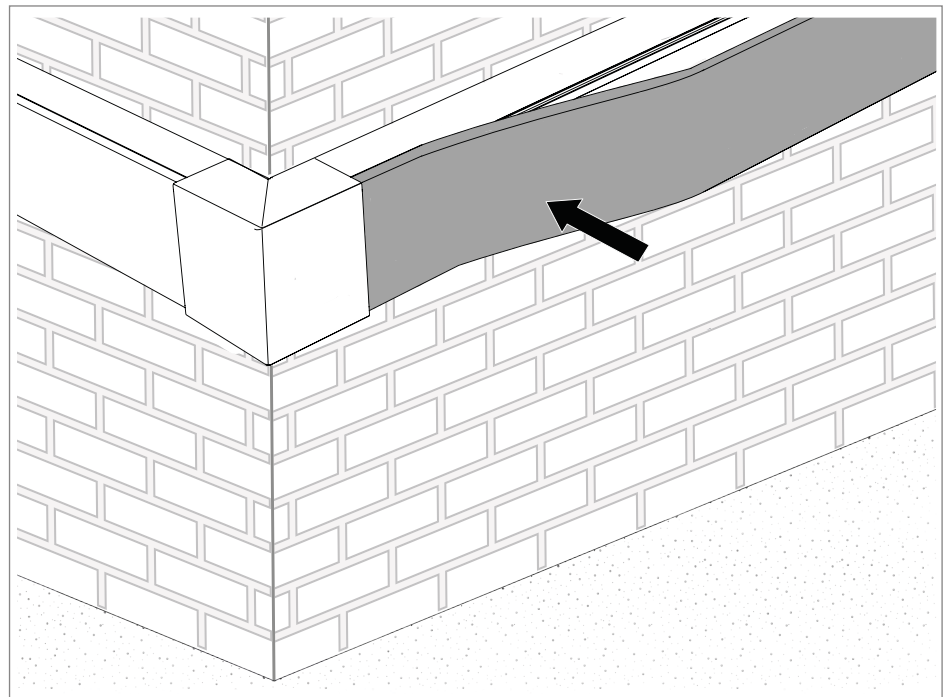

17. Mount the WDK cable trunking ④ flush to the T piece ③.

Fig. 41: Mounting an end piece

18. Snap the end piece ① sideways onto the mushroom profile in the base of the trunking.

Fig. 42: Mounting the cover