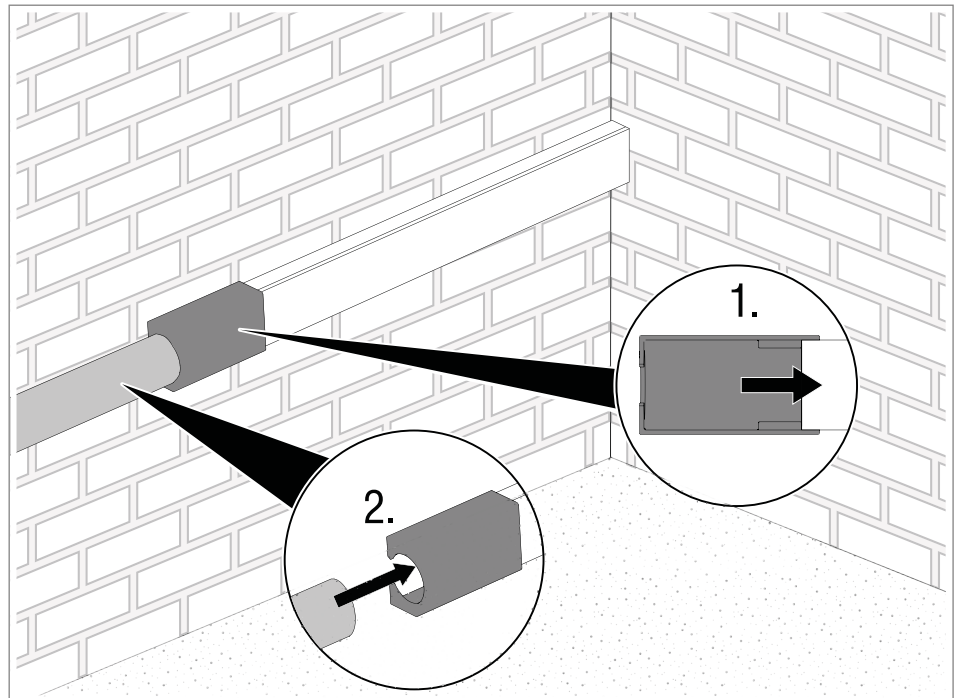

Fig. 15: Mounting the pipe adapter

Note!

The pipe adapter can only be used in combination with the WDK cable trunking, type 13025.

5. Attach the pipe adapter ⑨ to the end of the WDK cable trunking ④.
6. Snap the pipe into the pipe adapter ⑨.