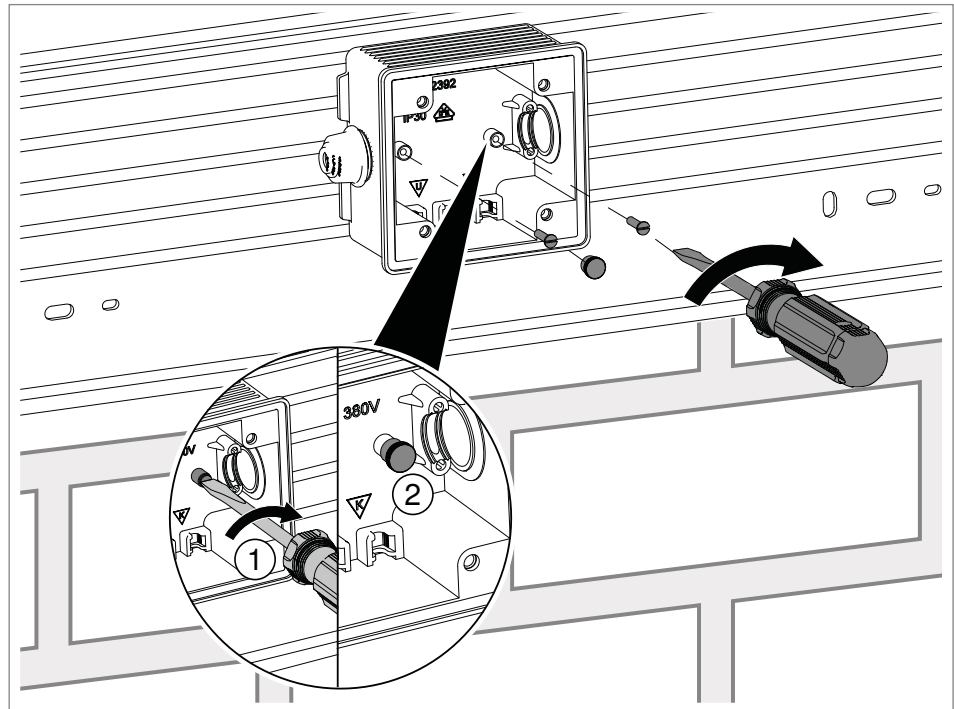

#### 4.2.2.4 Mounting the CEE socket

**Fig. 21:** Mounting the device installation socket for CEE sockets

1. Hang the device socket for CEE sockets **15** on the mushroom profile in the base of the WDK cable trunking **4**.