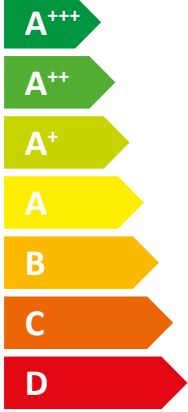

ENERG

енергия · ενέργεια

Y IJA

IE IA

STIEBEL ELTRON

LWZ 5 S Plus

A+

A

Two icons showing sound power levels. The top icon shows a speaker inside a house with the text "52 dB". The bottom icon shows a speaker outside a house with the text "52 dB".

A legend for power output levels, consisting of three colored squares with corresponding text: a dark blue square for "9 kW", a medium blue square for "6 kW", and a light blue square for "7 kW".