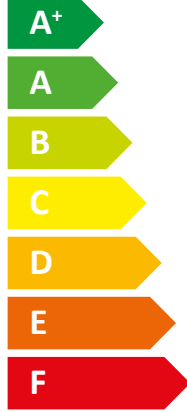

ENERG

енергия · ενέργεια

Y IJA

IE IA

STIEBEL ELTRON

LWZ 5 S Plus

A+

A

Two icons showing sound power levels. The top icon shows a speaker inside a house with the text "52 dB". The bottom icon shows a speaker outside a house with the text "52 dB".

A legend for power output levels, consisting of three colored squares with corresponding text: a dark blue square for "9 kW", a medium blue square for "6 kW", and a light blue square for "7 kW".