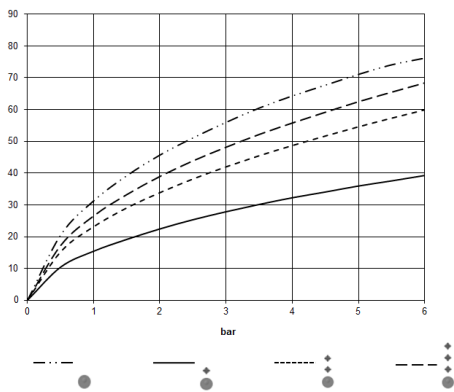

**Required miscellaneous**

**xGRID Installation track 555 mm -** 12 360 970 90

36 503 979 Product version up to 12/31/2021

mm [inches]

**Flow rate chart**

**Codes & Standards**

DIN 4109

EN 1111