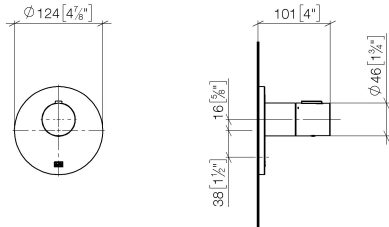

36 503 979 Product version up to 12/31/2021

- cover plate Ø 124 mm
- temperature control handle with safety limit stop at 38°C
- thermostat cartridge
- WRAS

	Chrome	36 503 979-00
	Brushed Platinum	36 503 979-06
	Platinum	36 503 979-08
	Dark Chrome	36 503 979-19
	Light Gold (PVD)	36 503 979-26
	Brushed Light Gold (PVD)	36 503 979-27
	Brushed Durabronze (23kt Gold)	36 503 979-28
	Matte Black	36 503 979-33
	Brushed Gold (PVD)	36 503 979-37
	Brushed Dark Brass (PVD)	36 503 979-39
	Brushed Bronze (PVD)	36 503 979-42
	Brushed Dark Bronze (PVD)	36 503 979-43
	Brushed Champagne (22kt Gold)	36 503 979-46
	Champagne (22kt Gold)	36 503 979-47
	Brushed Chrome	36 503 979-93
	Brushed Dark Platinum	36 503 979-99

**Required miscellaneous**

**xTOOL Concealed thermostat module without volume control -** 35 503 970 90  
 •min. recess depth 85 mm  
 •max. recess depth 110 mm

**Recommended miscellaneous**

**xGRID Attachment set for integrating in the dry wall construction -** 12 340 970 90

**Required miscellaneous**

**xGRID Installation track 555 mm -** 12 360 970 90

36 503 979 Product version up to 12/31/2021

mm [inches]

**Flow rate chart**

**Codes & Standards**

DIN 4109

EN 1111

ISO 3822

Scottish Water  
Byelaws

UK Water Supply  
Regulations

Ü-Zeichen

xTOOL Concealed thermostat without volume control 3/4" - Chrome

SERIES SPECIFIC

36 503 979 Product version up to 12/31/2021

Certificates and sustainability