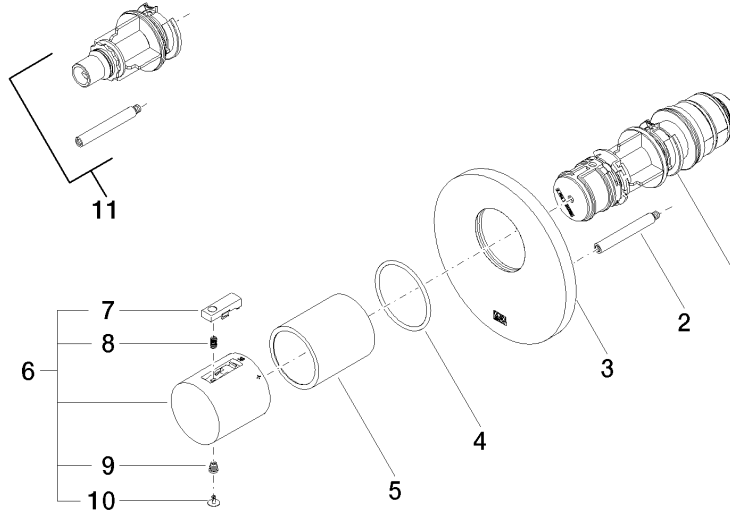

**Required miscellaneous**

**xGRID Installation track 555 mm -** 12 360 970 90

36 503 979 Product version up to 12/31/2021

mm [inches]

**Flow rate chart**

**Codes & Standards**

DIN 4109

EN 1111

ISO 3822

Scottish Water  
Byelaws

UK Water Supply  
Regulations

Ü-Zeichen

xTOOL Concealed thermostat without volume control 3/4" - Chrome

SERIES SPECIFIC

36 503 979 Product version up to 12/31/2021

Certificates and sustainability

**Spare parts list**

No.	Item Number	Name	Quantity used	Delivery time
9	90 30 30 136 00 90	Bolt -	1.00	14
4	90 14 10 049 00 90	O-Ring 45,69 x 2,62 mm -	1.00	14
3	09 11 02 162-00	xTOOL Rosette Modern Ø 124 x 10 mm - Chrome	1.00	-
Spare part can no longer be ordered, please order the replacement item				
	091102537-00	xTOOL Rosette Ø 124 x 10 mm - Chrome		
6	90 17 33 004 00-00	Handle for thermostat Ø 46 x 48 mm - Chrome	1.00	-
Spare part can no longer be ordered, please order the replacement item				
	90173302000-00	Handle for thermostat Ø 46 x 48 mm - Chrome		
7	90 21 33 011 00-13	Repair kit for thermostat handle - black	1.00	14
2	90 31 09 095 00 90	Rod -	1.00	14
11	12 178 970 90	Extension 46 mm -	1.00	14
8	90 16 02 027 00 90	Spring Ø 4,5 x 7,5 mm -	1.00	14
10	90 31 20 049 00-00	Plug - Chrome	1.00	20
1	90 15 02 063 00 90	Thermostat cartridge with control unit Ø 44 x 147 mm -	1.00	14
5	90 21 02 112 00-00	Sleeve - Chrome	1.00	20