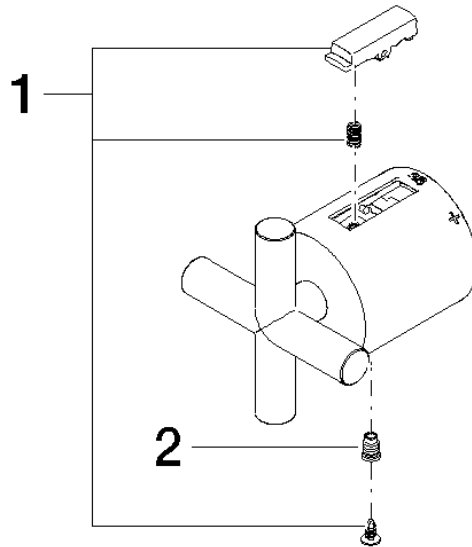

Handle Thermostat Ø 46 mm - Champagne (22kt Gold)

SPARE PARTS

90 17 33 027 00 Product version from 4/1/2025

Handle Thermostat Ø 46 mm - Champagne (22kt Gold)

SPARE PARTS

90 17 33 027 00 Product version from 4/1/2025

90 17 33 027 00 Product version from 4/1/2025

Parts for other finishes can be found here: [Chrome](#)

Spare parts list

No.	Item Number	Name	Quantity used	Delivery time
1	90 21 33 011 00-13	Repair kit for thermostat handle - black	1.00	14
2	90 31 11 517 00 90	Bolt for thermostat handle M5 -	1.00	14