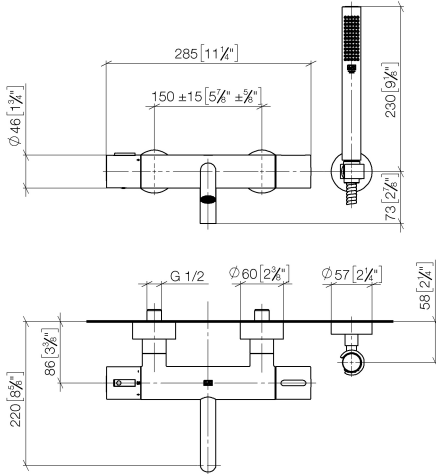

34 234 979 Product version from 7/1/2023

- spout: circular, air-enriched flow
- max. flow 16.9 l/min at 3 bar flow pressure
- Hand shower: COMPACT RAIN, max. flow rate 6.8 l/min (at 3 bar)
- complete hand shower set with anti-scale system
- rotary diverter with volume control and shut-off function
- slide-on rosettes Ø 60 mm
- 210mm projection
- 1/2" connection
- gauge 150 mm - 15 mm
- metal shower hose 1250mm with integrated anti-twist protection
- shower holder rosette Ø 57mm

Intrinsic protection against back flow.

	Matte Black	34 234 979-33
	Chrome	34 234 979-00
	Brushed Platinum	34 234 979-06
	Dark Chrome	34 234 979-19
	Light Gold (PVD)	34 234 979-26
	Brushed Light Gold (PVD)	34 234 979-27
	Brushed Gold (PVD)	34 234 979-37
	Brushed Dark Brass (PVD)	34 234 979-39
	Brushed Bronze (PVD)	34 234 979-42
	Brushed Dark Bronze (PVD)	34 234 979-43
	Brushed Chrome	34 234 979-93
	Brushed Dark Platinum	34 234 979-99

34 234 979 Product version from 7/1/2023

mm [inches]

Flow rate chart

Codes & Standards

DIN 4109

EN 1717

ISO 3822

Ü-Zeichen

34 234 979 Product version from 7/1/2023

Parts for other finishes can be found here: [Chrome](#)

Spare parts list

No.	Item Number	Name	Quantity used	Delivery time
4	28 019 979-33	Hand shower - Matte Black	1.00	-
Spare part can no longer be ordered, please order the replacement item				
2	28 050 920-33	CIRCLE Wall bracket - Matte Black	1.00	-
Spare part can no longer be ordered, please order the replacement item				
3	90 30 02 072 00-33	Metal shower hose 1/2" x 3/8" x 1250 mm - Matte Black	1.00	40
1	34 201 979-33	META Bath thermostat for wall mounting without shower set - Matte Black	1.00	40