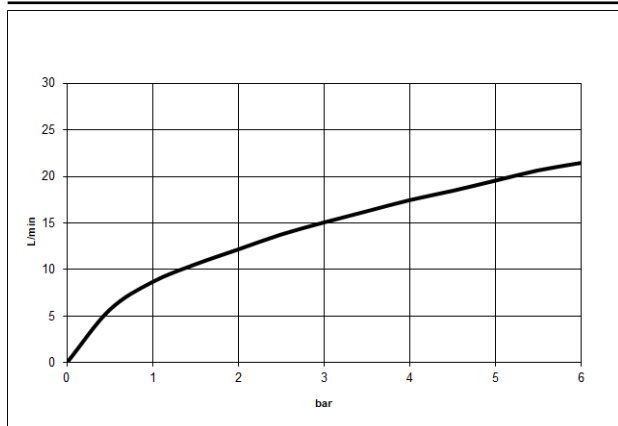

34 234 979 Product version from 7/1/2023

- spout: circular, air-enriched flow
- max. flow 16.9 l/min at 3 bar flow pressure
- Hand shower: COMPACT RAIN, max. flow rate 6.8 l/min (at 3 bar)
- complete hand shower set with anti-scale system
- rotary diverter with volume control and shut-off function
- slide-on rosettes Ø 60 mm
- 210mm projection
- 1/2" connection
- gauge 150 mm - 15 mm
- metal shower hose 1250mm with integrated anti-twist protection
- shower holder rosette Ø 57mm

Intrinsic protection against back flow.

	Matte Black	34 234 979-33
	Chrome	34 234 979-00
	Brushed Platinum	34 234 979-06
	Dark Chrome	34 234 979-19
	Light Gold (PVD)	34 234 979-26
	Brushed Light Gold (PVD)	34 234 979-27
	Brushed Gold (PVD)	34 234 979-37
	Brushed Dark Brass (PVD)	34 234 979-39
	Brushed Bronze (PVD)	34 234 979-42
	Brushed Dark Bronze (PVD)	34 234 979-43
	Brushed Chrome	34 234 979-93
	Brushed Dark Platinum	34 234 979-99

34 234 979 Product version from 7/1/2023

mm [inches]

Flow rate chart

Codes & Standards

DIN 4109

EN 1717

ISO 3822

Ü-Zeichen