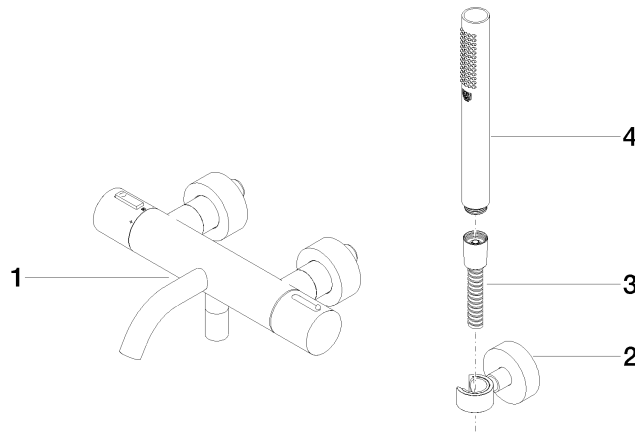

34 234 979 Product version from 7/1/2023

- spout: circular, air-enriched flow
- max. flow 16.9 l/min at 3 bar flow pressure
- Hand shower: COMPACT RAIN, max. flow rate 6.8 l/min (at 3 bar)
- complete hand shower set with anti-scale system
- rotary diverter with volume control and shut-off function
- slide-on rosettes Ø 60 mm
- 210mm projection
- 1/2" connection
- gauge 150 mm - 15 mm
- metal shower hose 1250mm with integrated anti-twist protection
- shower holder rosette Ø 57mm

34 234 979 Product version from 7/1/2023

mm [inches]

Flow rate chart

Codes & Standards

DIN 4109

EN 1717

ISO 3822

Ü-Zeichen

34 234 979 Product version from 7/1/2023

Parts for other finishes can be found here: [Chrome](#)

Spare parts list

No.	Item Number	Name	Quantity used	Delivery time
4	28 019 979-33	Hand shower - Matte Black	1.00	-
Spare part can no longer be ordered, please order the replacement item				
2	28 050 920-33	CIRCLE Wall bracket - Matte Black	1.00	-
Spare part can no longer be ordered, please order the replacement item				
3	90 30 02 072 00-33	Metal shower hose 1/2" x 3/8" x 1250 mm - Matte Black	1.00	40
1	34 201 979-33	META Bath thermostat for wall mounting without shower set - Matte Black	1.00	40