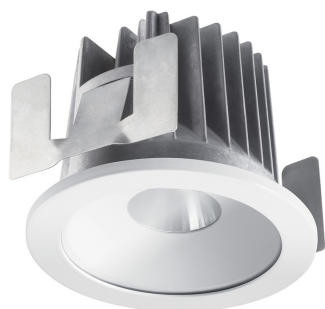

## MYRIAD DECO IP65 FLOOD 3000K PHDM WHITE WBEZ 2058872

### Product Overview

Product name	MYRIAD DECO IP65 FLOOD 3000K PHDM WHITE WBEZ
Technology	LED
Cap/Base	N/A
Housing	Aluminium
Mount	Ceiling recessed mounting
Environment	Interior
E-number FI	4277683
Fixture luminous flux (lm)	988
Luminaire efficacy (lm/W)	99
LOR (%)	100
Colour temperature (K)	3000
Light colour	Warm White
CRI (Ra)	90
Colour Variation Initial (SDCM)	3
Photobiological Risk Group	RG1
Total power consumption (W)	10
Electrical protection	Class II
Control gear type	Electronic ballast
Housing colour	White
IP rating	IP65/20