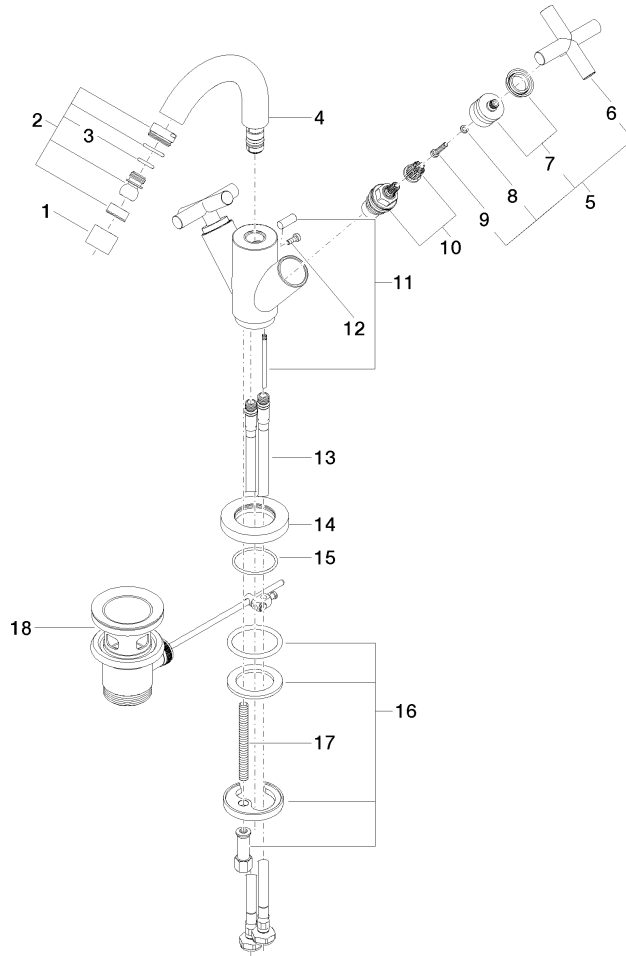

24 510 892 Product version from 6/30/2009 to 5/27/2021

- 124mm projection
- ball-joint pivotable through 15° (in any direction)
- circular, air-enriched flow
- height of mixer 180 mm
- height up to aerator 123 mm
- hole diameter 35 mm
- rosette Ø 59 mm
- 2x screw-in M 10 x 1 pressure hose, leak-tested
- max. flow 7 l/min

**Spare parts list**

No.	Item Number	Name	Quantity used	Delivery time
5	90 20 89 010 10-99	Handle TARA - Brushed Dark Platinum	2.00	40
11	04 20 89 035 80-99	Pull rod for pop-up waste with button 64,9 x 399,3 x 7 mm - Brushed Dark Platinum	1.00	40
1	90 23 01 004 05-99	Aerator 7,0 l/min. - Brushed Dark Platinum	1.00	40
3	90 14 10 011 00 90	O-Ring EPDM 70 11,0 x 2,5 mm -	1.00	14
6	09 20 89 010-99	Handle 70 x 70 x 22,5 mm - Brushed Dark Platinum	2.00	-
Spare part can no longer be ordered, please order the replacement item				
90208901010-99 Handle TARA - Brushed Dark Platinum				
16	04 30 11 038 00 90	Mounting with O-ring Ø40 x 4mm Ø 52 x 1,5 mm -	1.00	14
2	04 21 40 007 00-99	Joint for bidet 27,5 x 26,5 x 28 mm - Brushed Dark Platinum	1.00	40
14	09 28 10 132-99	Rosette Ø 59 x Ø 35 x 9 mm - Brushed Dark Platinum	1.00	40
12	09 30 30 054 90	Mounting Cylinder head screw with hexagon socket with low profile M4 x 10 mm -	1.00	14
15	09 14 10 134 90	O-Ring 35,2 x 2,2 mm -	1.00	14
10	90 90 03 151 00 90	Head part clockwise closing 1/2" -	2.00	14
13	04 30 04 104 00 90	High pressure hose M10x1 x 3/8" x 420 mm -	2.00	14
7	90 12 12 007 00-99	Handle Socket retainer Ø 29 x 26 mm - Brushed Dark Platinum	2.00	40
8	90 30 11 029 00 90	Connection Spring lock washer Ø 4 -	2.00	14
9	90 30 30 075 00 90	Mounting Cylinder head screw with hexagon socket Low profile M4 x 20 mm -	2.00	14
18	90 11 01 001 00-99	Basin Waste - Brushed Dark Platinum	1.00	40
17	09 31 11 011 90	Mounting Threaded bolt M8 x 80 mm -	1.00	14
4	90 28 22 216 00-99	Spout for bidet - Brushed Dark Platinum	1.00	40