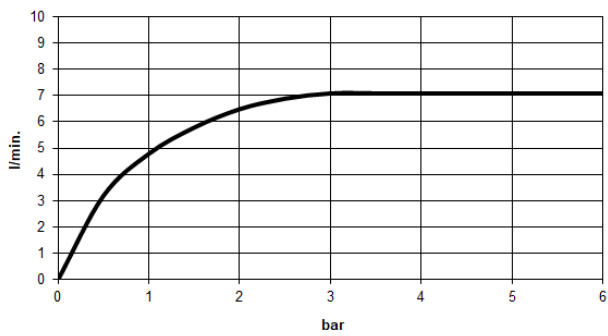

Flow rate chart

Codes & Standards

DIN 4109

ISO 3822

Ü-Zeichen