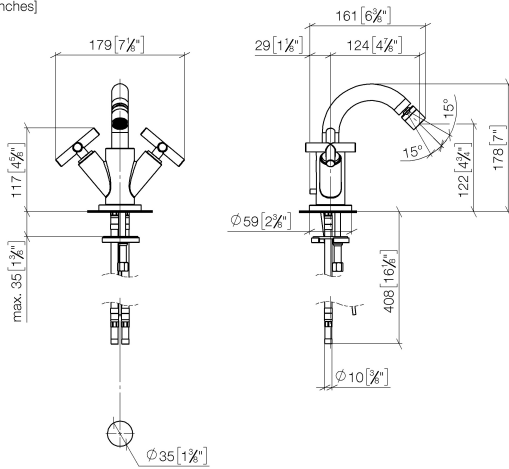

24 510 892 Product version from 6/30/2009 to 5/27/2021

mm [inches]