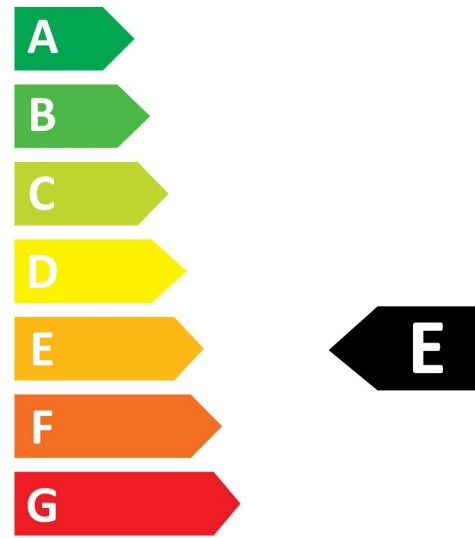

Energy label

0029641

13
kWh/1000h

2019/2015

0029641

13
kWh/1000h

2019/2015

Light your world