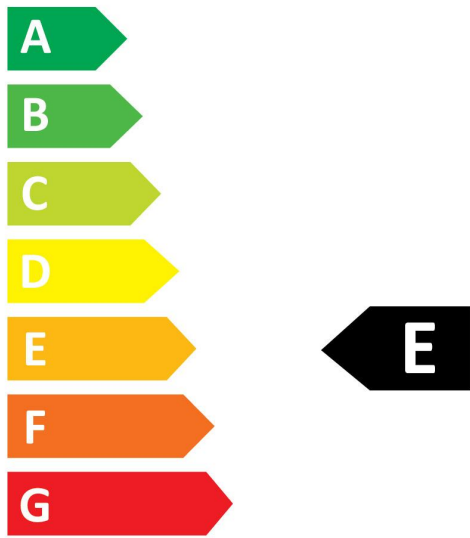

13
kWh/1000h

2019/2015