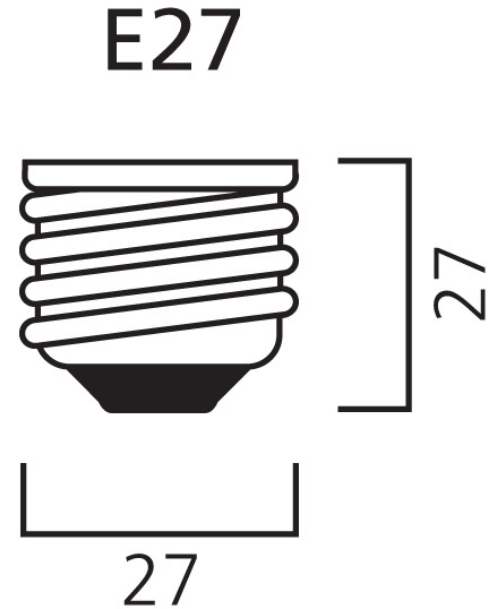

Product Overview

Product name	ToLEDo GLS 1521LM 827 E27 SL4
Technology	LED
Watt (Rated) (W)	13
Cap/Base	E27
Fixture rating	Open
Colour temperature (K)	2700
CRI (Ra)	80
Colour Variation Initial (SDCM)	6
Photobiological Risk Group	RG0
Wattage (W)	13
Product EAN number	5410288296418
Warranty	2 years

Technical drawings

Data table

GENERAL DATA

Product name	ToLEDo GLS 1521LM 827 E27 SL4
Technology	LED
Watt (Rated) (W)	13
Cap/Base	E27
Fixture rating	Open
Operating temperature range (°C)	-20°C...+40°C
Performance ambient temperature Tq (°C)	25
Warranty	2 years