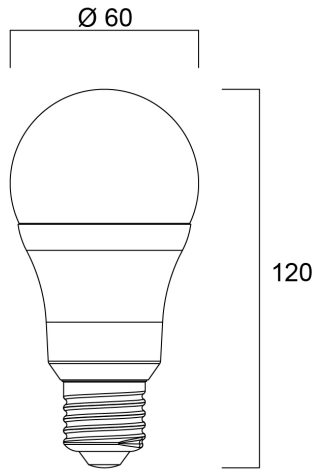

Product Overview

Product name	ToLEDo GLS 1521LM 827 E27 SL4
Technology	LED
Watt (Rated) (W)	13
Cap/Base	E27
Fixture rating	Open
Colour temperature (K)	2700
CRI (Ra)	80
Colour Variation Initial (SDCM)	6
Photobiological Risk Group	RG0
Wattage (W)	13
Product EAN number	5410288296418
Warranty	2 years

Technical drawings

Data table

GENERAL DATA

Product name	ToLEDo GLS 1521LM 827 E27 SL4
Technology	LED
Watt (Rated) (W)	13
Cap/Base	E27
Fixture rating	Open
Operating temperature range (°C)	-20°C...+40°C
Performance ambient temperature Tq (°C)	25
Warranty	2 years

LIFETIME DATA

Lifespan L70 B50	12000
Average life (Rated) (h)	15000

PHYSICAL DATA

Nominal Product Length (mm)	120
Nominal Product Diameter (mm)	60
Weight (kg)	0.17

PACKAGING

Single packaging type	Carton
Product EAN number	5410288296418
Packaging single width (cm)	6.1
Packaging single depth (cm)	12.3
DUN14 (outer)	15410288296415
Packaging outer length / height (cm)	37.9