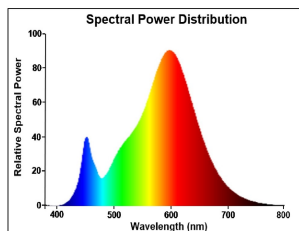

ToLEDo GLS

ToLEDo GLS 1521LM 827 E27 SL4
0029641