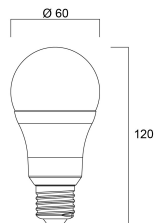

TECHNICAL DRAWINGS