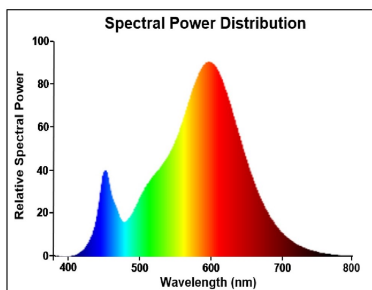

ToLEDo GLS

ToLEDo GLS 1521LM 827 E27 SL4

0029641

Packaging

Single packaging type	Carton
Product EAN number	5410288296418
Packaging single length / height (cm)	21.2
Packaging single width (cm)	6.1
Packaging single depth (cm)	12.3
DUN14 (outer)	15410288296415
Units per outer package	6
Packaging outer length / height (cm)	37.9
Packaging outer width (cm)	22.1
Packaging outer depth (cm)	13.4

Safety data

Optimal operating condition (°C)	-20-40
Breakage cleaning instructions	Not applicable
Special purpose lamp	No
Dry applications use only	Yes
Suitable for household illumination	Yes
Safety message	Not Suitable for totally enclosed fixtures

PHOTOMETRY

TECHNICAL DRAWINGS