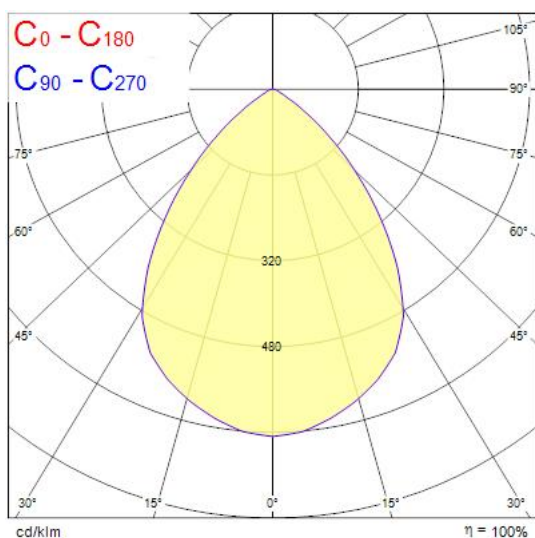

Concord

Solstice 200 1800lm 940 DALI GB
2070230

IP rating	IP40/20
IK rating	IK02
Product EAN number	5025768702305
Warranty	5 years

Photometry