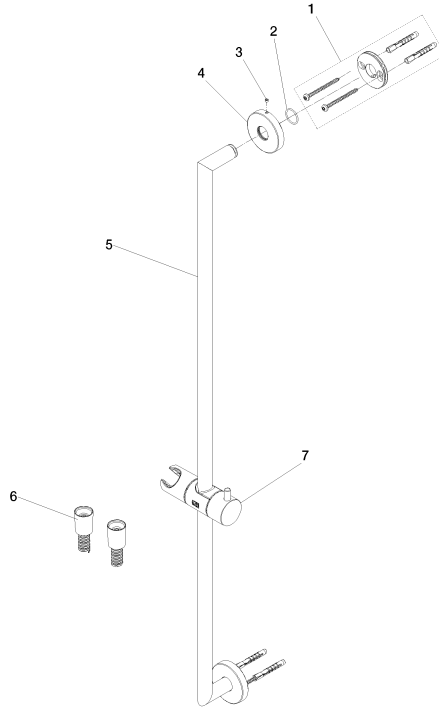

26 412 625 Product version from 9/1/2025

- slide bar
- metal shower hose 1750mm with integrated anti-twist protection
- shower hose connector 3/8"

Technical data:

- gauge 800 mm
- rosette Ø 55 mm
- Pipe diameter 18 mm

Notes:

- This article does not include a hand shower!

	Brushed Dark Bronze (PVD)	26 412 625-43
	Chrome	26 412 625-00
	Brushed Platinum	26 412 625-06
	Platinum	26 412 625-08
	Dark Chrome	26 412 625-19
	Light Gold (PVD)	26 412 625-26
	Brushed Light Gold (PVD)	26 412 625-27
	Brushed Durabronze (23kt Gold)	26 412 625-28
	Matte Black	26 412 625-33
	Brushed Gold (PVD)	26 412 625-37
	Brushed Dark Brass (PVD)	26 412 625-39
	Brushed Bronze (PVD)	26 412 625-42
	Brushed Champagne (22kt Gold)	26 412 625-46
	Champagne (22kt Gold)	26 412 625-47
	Brushed Chrome	26 412 625-93
	Brushed Dark Platinum	26 412 625-99

Required miscellaneous

Hand shower 100 mm - Brushed Dark Bronze (PVD) 28 018 979-43

26 412 625 Product version from 9/1/2025

mm [inches]

26 412 625 Product version from 9/1/2025

Parts for other finishes can be found here: [Chrome](#)

Spare parts list

No.	Item Number	Name	Quantity used	Delivery time
1	90 30 30 516 00 90	Attachment set -	2.00	14
3	09 31 11 055 90	Mounting Threaded pin with hexagon socket with point M4 x 3,5 mm -	2.00	14
4	90 27 62 506 00-43	rosette	2.00	-
Spare part can no longer be ordered, please order the replacement item				
6	90 30 02 071 00-43	hose	1.00	-
Spare part can no longer be ordered, please order the replacement item				
5	90 28 22 590 02-43	pipe	1.00	-
Spare part can no longer be ordered, please order the replacement item				
2	90 14 10 032 00 90	O-Ring 18,1 x 1,6 mm -	2.00	14
7	12 540 970-43	Slide unit Ø 18 mm - Brushed Dark Bronze (PVD)	1.00	82