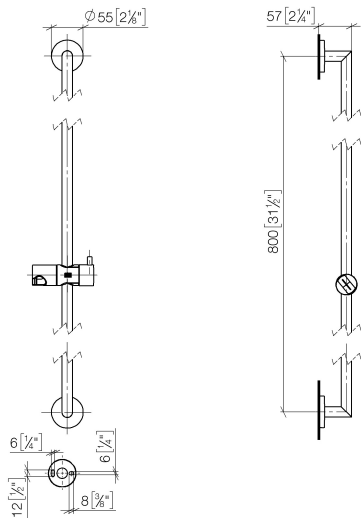

26 412 625 Product version from 9/1/2025

- slide bar
- metal shower hose 1750mm with integrated anti-twist protection
- shower hose connector 3/8"

Technical data:

- gauge 800 mm
- rosette Ø 55 mm
- Pipe diameter 18 mm

Notes:

- This article does not include a hand shower!

	Brushed Dark Bronze (PVD)	26 412 625-43
	Chrome	26 412 625-00
	Brushed Platinum	26 412 625-06
	Platinum	26 412 625-08
	Dark Chrome	26 412 625-19
	Light Gold (PVD)	26 412 625-26
	Brushed Light Gold (PVD)	26 412 625-27
	Brushed Durabronze (23kt Gold)	26 412 625-28
	Matte Black	26 412 625-33
	Brushed Gold (PVD)	26 412 625-37
	Brushed Dark Brass (PVD)	26 412 625-39
	Brushed Bronze (PVD)	26 412 625-42
	Brushed Champagne (22kt Gold)	26 412 625-46
	Champagne (22kt Gold)	26 412 625-47
	Brushed Chrome	26 412 625-93
	Brushed Dark Platinum	26 412 625-99

Required miscellaneous

Hand shower 100 mm - Brushed Dark Bronze (PVD) 28 018 979-43

26 412 625 Product version from 9/1/2025

mm [inches]

26 412 625 Product version from 9/1/2025

Parts for other finishes can be found here: [Chrome](#)

Spare parts list

No.	Item Number	Name	Quantity used	Delivery time
1	90 30 30 516 00 90	Attachment set -	2.00	14
3	09 31 11 055 90	Mounting Threaded pin with hexagon socket with point M4 x 3,5 mm -	2.00	14
4	90 27 62 506 00-43	rosette	2.00	-
Spare part can no longer be ordered, please order the replacement item				
6	90 30 02 071 00-43	hose	1.00	-
Spare part can no longer be ordered, please order the replacement item				
5	90 28 22 590 02-43	pipe	1.00	-
Spare part can no longer be ordered, please order the replacement item				
2	90 14 10 032 00 90	O-Ring 18,1 x 1,6 mm -	2.00	14
7	12 540 970-43	Slide unit Ø 18 mm - Brushed Dark Bronze (PVD)	1.00	82