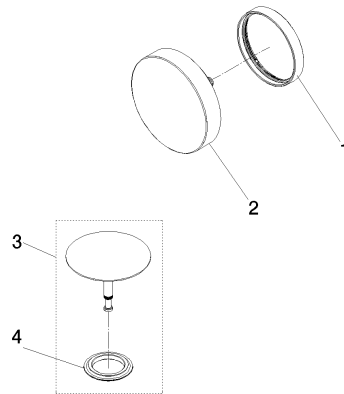

36 243 970 Product version from 3/13/2017

- drain Ø 52mm
- Also suitable for king-size baths.**

Also suitable for king-size baths.

	Brushed Dark Platinum	36 243 970-99
	Chrome	36 243 970-00
	Brushed Platinum	36 243 970-06
	Platinum	36 243 970-08
	Durabass (23kt Gold)	36 243 970-09
	Dark Chrome	36 243 970-19
	Light Gold (PVD)	36 243 970-26
	Brushed Light Gold (PVD)	36 243 970-27
	Brushed Durabass (23kt Gold)	36 243 970-28
	Matte Black	36 243 970-33
	Brushed Gold (PVD)	36 243 970-37
	Brushed Dark Brass (PVD)	36 243 970-39
	Brushed Bronze (PVD)	36 243 970-42
	Brushed Dark Bronze (PVD)	36 243 970-43
	Brushed Champagne (22kt Gold)	36 243 970-46
	Champagne (22kt Gold)	36 243 970-47
	Brushed Chrome	36 243 970-93

Required miscellaneous

- Pop-up waste and overflow -** 35 227 970 90
- bowden cable length 725 mm

36 243 970 Product version from 3/13/2017

mm [inches]

Spare parts list

No.	Item Number	Name	Quantity used	Delivery time
1	09 11 01 123-99	Cover Ø 72 x 11 mm - Brushed Dark Platinum	1.00	40
2	90 20 97 061 00-99	rotary handle Ø 93 x 52 mm - Brushed Dark Platinum	1.00	40
3	04 31 20 031 48-99	Plug for pop-up waste and overflow set 100 x 70 x 68 mm - Brushed Dark Platinum	1.00	40
4	09 14 03 019 90	Washer -	1.00	14