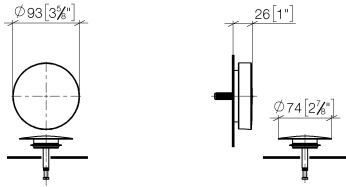

36 243 970 Product version from 3/13/2017

- drain Ø 52mm
- Also suitable for king-size baths.**

Also suitable for king-size baths.

	Brushed Dark Platinum	36 243 970-99
	Chrome	36 243 970-00
	Brushed Platinum	36 243 970-06
	Platinum	36 243 970-08
	Durabass (23kt Gold)	36 243 970-09
	Dark Chrome	36 243 970-19
	Light Gold (PVD)	36 243 970-26
	Brushed Light Gold (PVD)	36 243 970-27
	Brushed Durabass (23kt Gold)	36 243 970-28
	Matte Black	36 243 970-33
	Brushed Gold (PVD)	36 243 970-37
	Brushed Dark Brass (PVD)	36 243 970-39
	Brushed Bronze (PVD)	36 243 970-42
	Brushed Dark Bronze (PVD)	36 243 970-43
	Brushed Champagne (22kt Gold)	36 243 970-46
	Champagne (22kt Gold)	36 243 970-47
	Brushed Chrome	36 243 970-93

Required miscellaneous

- Pop-up waste and overflow -** 35 227 970 90
- bowden cable length 725 mm

36 243 970 Product version from 3/13/2017

mm [inches]

Spare parts list

No.	Item Number	Name	Quantity used	Delivery time
1	09 11 01 123-99	Cover Ø 72 x 11 mm - Brushed Dark Platinum	1.00	40
2	90 20 97 061 00-99	rotary handle Ø 93 x 52 mm - Brushed Dark Platinum	1.00	40
3	04 31 20 031 48-99	Plug for pop-up waste and overflow set 100 x 70 x 68 mm - Brushed Dark Platinum	1.00	40
4	09 14 03 019 90	Washer -	1.00	14