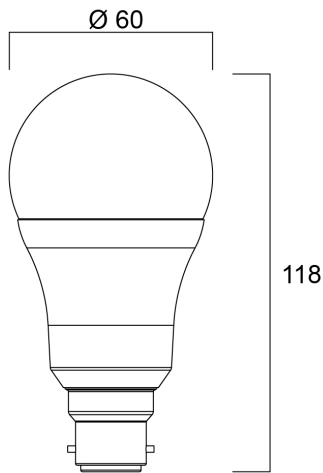

Technical drawings

Data table

GENERAL DATA

Product name	ToLEDo GLS 806LM 840 E27 SL4
Technology	LED
Watt (Rated) (W)	8
Cap/Base	E27
Fixture rating	Open
Operating temperature range (°C)	-20°C...+40°C
Performance ambient temperature Tq (°C)	25
Warranty	2 years

OPTICAL DATA

Luminous flux (Rated) (lm)	806