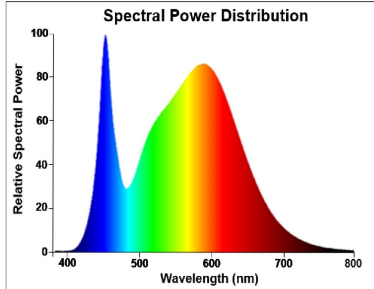

ToLEDo GLS

ToLEDo GLS 806LM 840 E27 SL4

0029639

Product EAN number	5410288296395
Packaging single length / height (cm)	21.2
Packaging single width (cm)	6.1
Packaging single depth (cm)	11.2
DUN14 (outer)	15410288296392
Units per outer package	6
Packaging outer length / height (cm)	37.9
Packaging outer width (cm)	22.1
Packaging outer depth (cm)	12.4

Safety data

Optimal operating condition (°C)	-20-40
Breakage cleaning instructions	Not applicable
Special purpose lamp	No
Dry applications use only	Yes
Suitable for household illumination	Yes
Safety message	Not Suitable for totally enclosed fixtures

PHOTOMETRY

TECHNICAL DRAWINGS