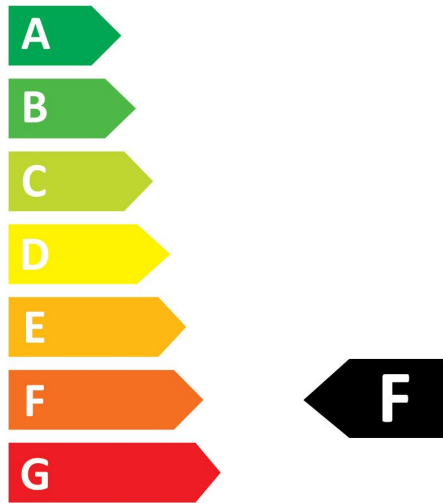

ToLEDo GLS
ToLEDo GLS 806LM 840 E27 SL4
0029639

8
kWh/1000h