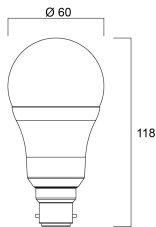

TECHNICAL DRAWINGS