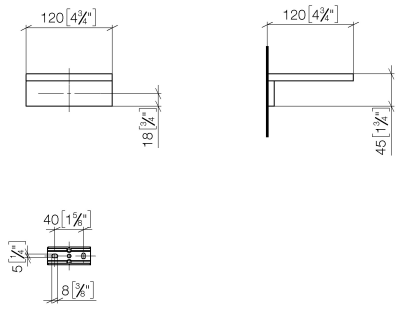

**Soap dish , wall model - Brushed Dark Platinum**

**SERIES SPECIFIC**

83 410 780 Product version from 4/1/2025

- width 120mm
- height 45 mm
- 120mm projection

	Brushed Dark Platinum	83 410 780-99
	Chrome	83 410 780-00
	Brushed Platinum	83 410 780-06
	Platinum	83 410 780-08
	Dark Chrome	83 410 780-19
	Brushed Light Gold (PVD)	83 410 780-27
	Brushed Durabronze (23kt Gold)	83 410 780-28
	Brushed Gold (PVD)	83 410 780-37
	Brushed Dark Brass (PVD)	83 410 780-39
	Brushed Bronze (PVD)	83 410 780-42
	Brushed Dark Bronze (PVD)	83 410 780-43
	Brushed Champagne (22kt Gold)	83 410 780-46
	Champagne (22kt Gold)	83 410 780-47

83 410 780 Product version from 4/1/2025

mm [inches]

83 410 780 Product version from 4/1/2025

Parts for other finishes can be found here: [Chrome](#)

### Spare parts list

No.	Item Number	Name	Quantity used	Delivery time
5	09 30 30 069 90	Mounting Cylinder head screw with hexagon socket Low profile M4 x 16 mm -	2.00	14
6	05 17 20 718 00 90	Attachment set 30 x 70 x 5 mm -	1.00	14
4	90 30 11 029 00 90	Connection Spring lock washer Ø 4 -	2.00	14
2	08 17 78 507-99	Holder for soap dish 120 x 35 x 10 mm - Brushed Dark Platinum	1.00	-
Spare part can no longer be ordered, please order the replacement item				
1	08 17 78 601-99	Soap dish 120 x 120 x 10 mm - Brushed Dark Platinum	1.00	-
Spare part can no longer be ordered, please order the replacement item				
3	90 31 11 112 00 90	Mounting Threaded pin M5 x 6 mm -	1.00	14