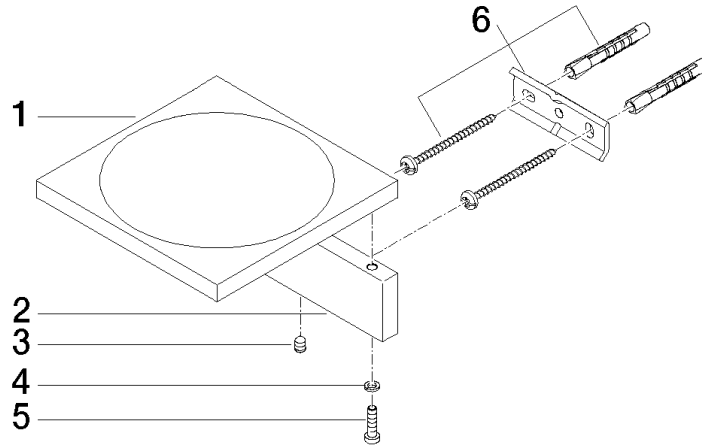

**Soap dish , wall model - Brushed Dark Platinum**

**SERIES SPECIFIC**

83 410 780 Product version from 4/1/2025

- width 120mm
- height 45 mm
- 120mm projection

	Brushed Dark Platinum	83 410 780-99
	Chrome	83 410 780-00
	Brushed Platinum	83 410 780-06
	Platinum	83 410 780-08
	Dark Chrome	83 410 780-19
	Brushed Light Gold (PVD)	83 410 780-27
	Brushed Durabronze (23kt Gold)	83 410 780-28
	Brushed Gold (PVD)	83 410 780-37
	Brushed Dark Brass (PVD)	83 410 780-39
	Brushed Bronze (PVD)	83 410 780-42
	Brushed Dark Bronze (PVD)	83 410 780-43
	Brushed Champagne (22kt Gold)	83 410 780-46
	Champagne (22kt Gold)	83 410 780-47

83 410 780 Product version from 4/1/2025

mm [inches]

83 410 780 Product version from 4/1/2025

Parts for other finishes can be found here: [Chrome](#)

### Spare parts list

No.	Item Number	Name	Quantity used	Delivery time
5	09 30 30 069 90	Mounting Cylinder head screw with hexagon socket Low profile M4 x 16 mm -	2.00	14
6	05 17 20 718 00 90	Attachment set 30 x 70 x 5 mm -	1.00	14
4	90 30 11 029 00 90	Connection Spring lock washer Ø 4 -	2.00	14
2	08 17 78 507-99	Holder for soap dish 120 x 35 x 10 mm - Brushed Dark Platinum	1.00	-
Spare part can no longer be ordered, please order the replacement item				
1	08 17 78 601-99	Soap dish 120 x 120 x 10 mm - Brushed Dark Platinum	1.00	-
Spare part can no longer be ordered, please order the replacement item				
3	90 31 11 112 00 90	Mounting Threaded pin M5 x 6 mm -	1.00	14