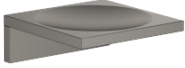

**Soap dish , wall model - Brushed Dark Platinum**

**SERIES SPECIFIC**

83 410 780 Product version from 4/1/2025

- width 120mm
- height 45 mm
- 120mm projection

	Brushed Dark Platinum	83 410 780-99
	Chrome	83 410 780-00
	Brushed Platinum	83 410 780-06
	Platinum	83 410 780-08
	Dark Chrome	83 410 780-19
	Brushed Light Gold (PVD)	83 410 780-27
	Brushed Durabronze (23kt Gold)	83 410 780-28
	Brushed Gold (PVD)	83 410 780-37
	Brushed Dark Brass (PVD)	83 410 780-39
	Brushed Bronze (PVD)	83 410 780-42
	Brushed Dark Bronze (PVD)	83 410 780-43
	Brushed Champagne (22kt Gold)	83 410 780-46
	Champagne (22kt Gold)	83 410 780-47

83 410 780 Product version from 4/1/2025

mm [inches]

83 410 780 Product version from 4/1/2025

Parts for other finishes can be found here: [Chrome](#)

### Spare parts list

No.	Item Number	Name	Quantity used	Delivery time
5	09 30 30 069 90	Mounting Cylinder head screw with hexagon socket Low profile M4 x 16 mm -	2.00	14
6	05 17 20 718 00 90	Attachment set 30 x 70 x 5 mm -	1.00	14
4	90 30 11 029 00 90	Connection Spring lock washer Ø 4 -	2.00	14
2	08 17 78 507-99	Holder for soap dish 120 x 35 x 10 mm - Brushed Dark Platinum	1.00	-
Spare part can no longer be ordered, please order the replacement item				
1	08 17 78 601-99	Soap dish 120 x 120 x 10 mm - Brushed Dark Platinum	1.00	-
Spare part can no longer be ordered, please order the replacement item				
3	90 31 11 112 00 90	Mounting Threaded pin M5 x 6 mm -	1.00	14