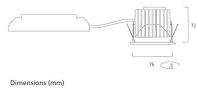

PHOTOMETRY

Myriad Deco IP65 White Bezel MYRIAD DECO IP65 FLOOD 3000K PHDM WHITE WBEZ 2058872

0.5	0.34	50%	18.9°	788	3228
1.0	0.68	50%	18.9°	1622	617
1.5	1.03	50%	18.9°	885	363
2.0	1.37	50%	18.9°	481	204
2.5	1.71	50%	18.9°	332	131
3.0	2.05	50%	18.9°	214	87

Distance [m] Cone diameter [m] Illuminance [lx]

C0 - C180 (Half beam angle: 37.8°)

TECHNICAL DRAWINGS

Dimensions (mm)