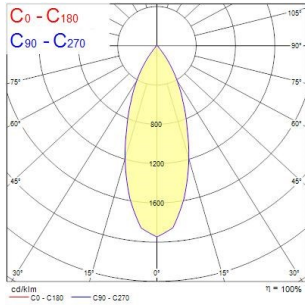

Myriad Deco IP65 White Bezel

MYRIAD DECO IP65 FLOOD 3000K PHDM WHITE WBEZ
2058872

PRODUCT OVERVIEW

Product name	MYRIAD DECO IP65 FLOOD 3000K PHDM WHITE WBEZ
Technology	LED
Cap/Base	N/A
Housing	Aluminium
Mount	Ceiling recessed mounting
Environment	Interior
E-number FI	4277683
Warranty	5 years
Fixture luminous flux (lm)	988
Luminaire efficacy (lm/W)	99
LOR (%)	100
Colour temperature (K)	3000
Light colour	Warm White
CRI (Ra)	90
Colour Variation Initial (SDCM)	SDCM3
Photobiological Risk Group	RG1
Total power consumption (W)	10
Electrical protection	Class II
Control gear type	Electronic ballast
Housing colour	White
IP rating	IP65/20
IK rating	IK02
Product EAN number	5025768588725

PHOTOMETRY

Myriad Deco IP65 White Bezel MYRIAD DECO IP65 FLOOD 3000K PHDM WHITE WBEZ 2058872

0.5	0.34	50%	18.9°	788	3228
1.0	0.68	50%	18.9°	1622	617
1.5	1.03	50%	18.9°	885	363
2.0	1.37	50%	18.9°	481	204
2.5	1.71	50%	18.9°	332	131
3.0	2.05	50%	18.9°	214	87

Distance [m] Cone diameter [m] Illuminance [lx]

C0 - C180 (Half beam angle: 37.8°)

TECHNICAL DRAWINGS

Dimensions (mm)