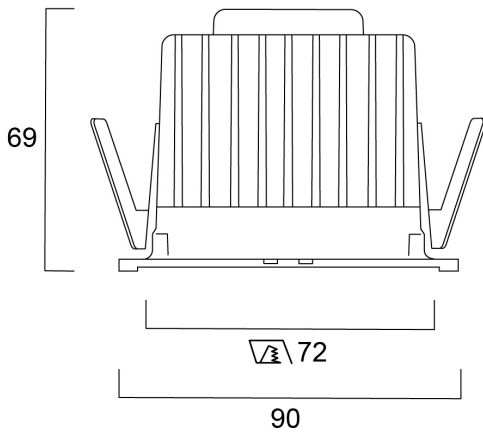

Technical Assets

Dimensions (mm)