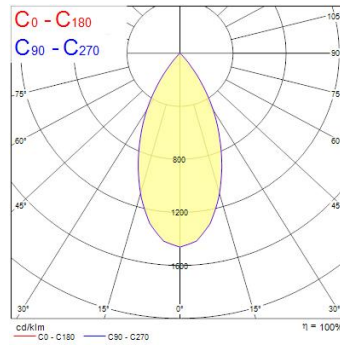

MYRIAD SQUARE IP65 FLOOD 4K DALI BLKREF WBEZ

Item No: 2056414

Concord

MYRIAD SQUARE IP65 FLOOD 4000K DALI BLACK REFLECTOR WHITE BEZEL

Technical Assets

Dimensions (mm)

Photometrics

MYRIAD SQUARE IP65 FLOOD 4K DALI BLKREF WBEZ

Optical data

Useful luminous flux (Φ_{use})	1142
Fixture luminous flux (lm)	1142
Luminaire efficacy (lm/W)	114
LOR (%)	100
Correlated colour temperature (k)	4000
Light colour	Neutral White
CRI (Ra)	90
Colour Variation Initial (SDCM)	SDCM3
Adjustable chromaticity	N
Beam Angle (°)	48
Photobiological Risk Group	RG1

Lifetime data

Lifespan L70 B50	100000
Lifespan L80 B20	100000
Lifespan L90 B10	68500

Physical data

Housing colour	Aluminium
IP rating	IP65/20
IK rating	IK02
Reflector finish	Not Applicable
Nominal Product Width (mm)	72
Nominal Product Height (mm)	64
Weight (kg)	0.39
Recessed Depth (mm)	64