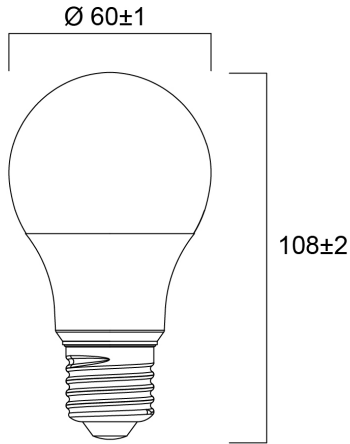

Product Overview

Product name	ToLEDo GLS 806LM 827 E27 SL4
Technology	LED
Watt (Rated) (W)	8
Cap/Base	E27
Fixture rating	Open
Colour temperature (K)	2700
CRI (Ra)	80
Colour Variation Initial (SDCM)	6
Photobiological Risk Group	RG0
Wattage (W)	8
Product EAN number	5410288296371
Warranty	2 years

Technical drawings

Data table

GENERAL DATA

Product name	ToLEDo GLS 806LM 827 E27 SL4
Technology	LED
Watt (Rated) (W)	8
Cap/Base	E27
Fixture rating	Open
Operating temperature range (°C)	-20°C...+40°C
Performance ambient temperature Tq (°C)	25
Warranty	2 years

LIFETIME DATA

Lifespan L70 B50	12000
Average life (Rated) (h)	15000

PHYSICAL DATA

Nominal Product Length (mm)	107
Nominal Product Diameter (mm)	60
Weight (kg)	0.114

PACKAGING

Single packaging type	Carton
Product EAN number	5410288296371
Packaging single width (cm)	6.1
Packaging single depth (cm)	11.2
DUN14 (outer)	15410288296378
Packaging outer length / height (cm)	37.9