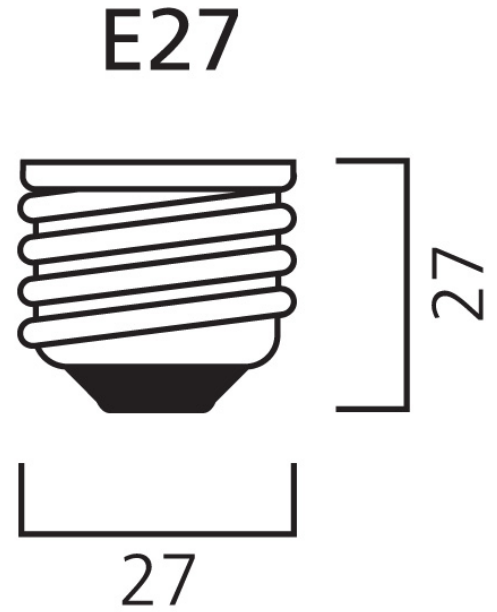

Product Overview

Product name	ToLEDo GLS 806LM 827 E27 SL4
Technology	LED
Watt (Rated) (W)	8
Cap/Base	E27
Fixture rating	Open
Colour temperature (K)	2700
CRI (Ra)	80
Colour Variation Initial (SDCM)	6
Photobiological Risk Group	RG0
Wattage (W)	8
Product EAN number	5410288296371
Warranty	2 years

Technical drawings

Data table

GENERAL DATA

Product name	ToLEDo GLS 806LM 827 E27 SL4
Technology	LED
Watt (Rated) (W)	8
Cap/Base	E27
Fixture rating	Open
Operating temperature range (°C)	-20°C...+40°C
Performance ambient temperature Tq (°C)	25
Warranty	2 years