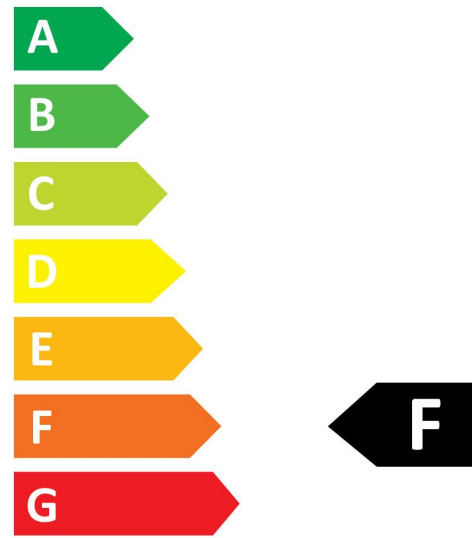

OPTICAL DATA

Luminous flux (Rated) (lm)	806
----------------------------	-----

ToLEDo GLS 806LM 827 E27 SL4 0029637

Colour temperature (K)	2700
CRI (Ra)	80
Colour Variation Initial (SDCM)	6
Photobiological Risk Group	RG0
Lumen maintenance at end of nominal life (%)	70

Energy label

 **ENERG** 
SYLVANIA
0029637

8
kWh/1000h

2019/2015

 **ENERG** 
SYLVANIA
0029637

8
kWh/1000h

2019/2015

Light your world