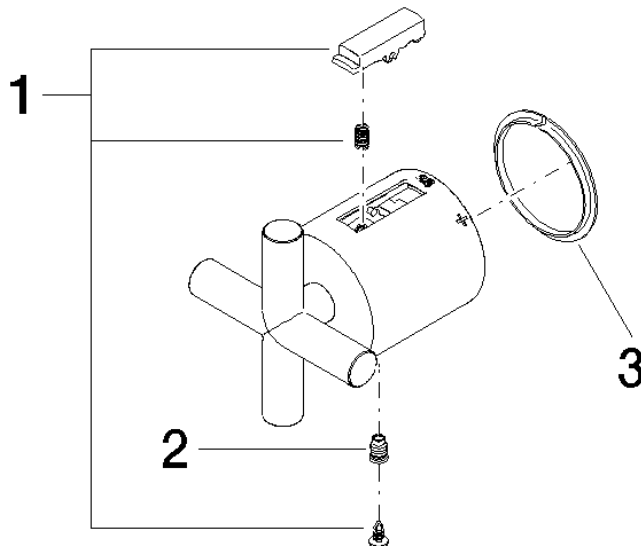

Handle - Matte White

SPARE PARTS

90 17 33 022 00 Product version from 4/1/2025

Handle - Matte White

SPARE PARTS

90 17 33 022 00 Product version from 4/1/2025

90 17 33 022 00 Product version from 4/1/2025

Parts for other finishes can be found here: [Chrome](#)

Spare parts list

No.	Item Number	Name	Quantity used	Delivery time
1	90 21 33 011 00-13	Repair kit for thermostat handle - black	1.00	14
3	90 28 10 193 00 90	Support ring for thermostat handle -	1.00	14
2	90 31 11 517 00 90	Bolt for thermostat handle M5 -	1.00	14