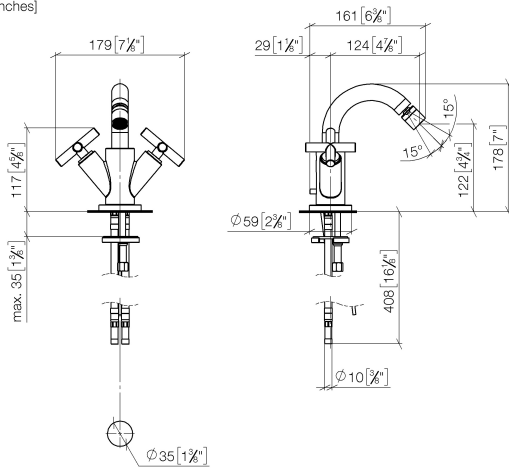

24 510 892 Product version from 6/30/2009 to 5/27/2021

mm [inches]