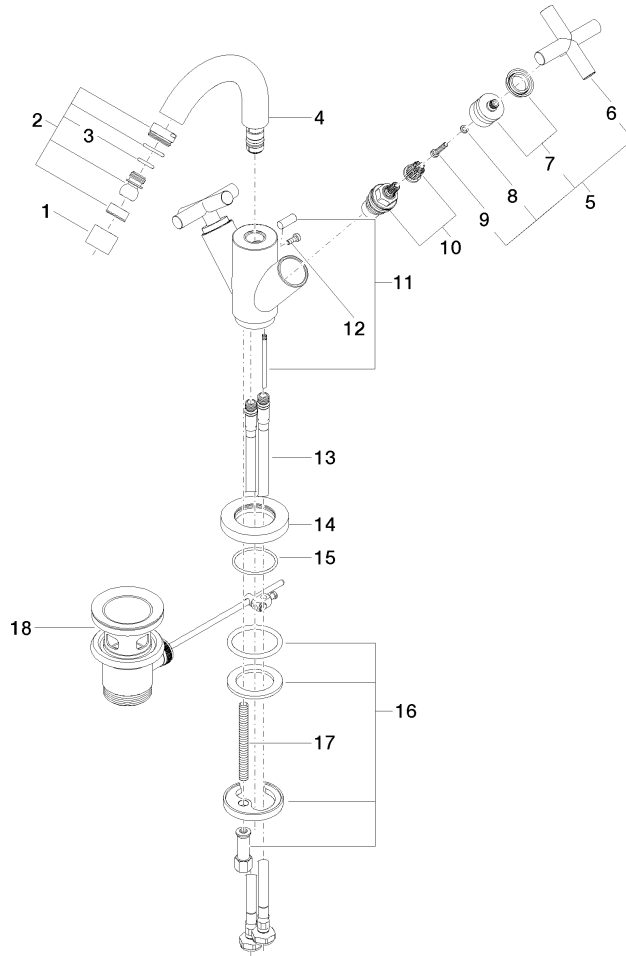

24 510 892 Product version from 6/30/2009 to 5/27/2021

Parts for other finishes can be found here: [Chrome](#)

Spare parts list

No.	Item Number	Name	Quantity used	Delivery time
17	09 31 11 011 90	Mounting Threaded bolt M8 x 80 mm -	1.00	14
10	90 90 03 151 00 90	Head part clockwise closing 1/2" -	2.00	14
6	09 20 89 010-08	Handle 70 x 70 x 22,5 mm - Platinum	2.00	-
Spare part can no longer be ordered, please order the replacement item				
	90208901010-08	Handle TARA - Platinum		
15	09 14 10 134 90	O-Ring 35,2 x 2,2 mm -	1.00	14
3	90 14 10 011 00 90	O-Ring EPDM 70 11,0 x 2,5 mm -	1.00	14
16	04 30 11 038 00 90	Mounting with O-ring Ø40 x 4mm Ø 52 x 1,5 mm -	1.00	14
5	90 20 89 010 10-08	Handle TARA - Platinum	2.00	54
14	09 28 10 132-08	Rosette Ø 59 x Ø 35 x 9 mm - Platinum	1.00	-
Spare part can no longer be ordered, please order the replacement item				
9	90 30 30 075 00 90	Mounting Cylinder head screw with hexagon socket Low profile M4 x 20 mm -	2.00	14
1	90 23 01 004 05-08	Aerator 7,0 l/min. - Platinum	1.00	-
Spare part can no longer be ordered, please order the replacement item				
12	09 30 30 054 90	Mounting Cylinder head screw with hexagon socket with low profile M4 x 10 mm -	1.00	14
18	90 11 01 001 00-08	Basin Waste - Platinum	1.00	54
7	90 12 12 007 00-08	Handle Socket retainer Ø 29 x 26 mm - Platinum	2.00	54
4	90 28 22 216 00-08	Spout for bidet - Platinum	1.00	-
Spare part can no longer be ordered, please order the replacement item				
13	04 30 04 104 00 90	High pressure hose M10x1 x 3/8" x 420 mm -	2.00	14
2	04 21 40 007 00-08	Joint for bidet 27,5 x 26,5 x 28 mm - Platinum	1.00	54
8	90 30 11 029 00 90	Connection Spring lock washer Ø 4 -	2.00	14
11	04 20 89 035 80-08	Pull rod for pop-up waste with button 64,9 x 399,3 x 7 mm - Platinum	1.00	54