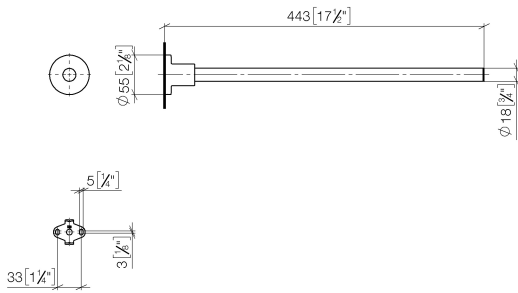

83 211 892 Product version from 4/1/2024

- rosette Ø 55 mm
- 445mm projection

	Brushed Dark Platinum	83 211 892-99
	Chrome	83 211 892-00
	Brushed Platinum	83 211 892-06
	Platinum	83 211 892-08
	Dark Chrome	83 211 892-19
	Brushed Durabronze (23kt Gold)	83 211 892-28
	Matte Black	83 211 892-33
	Brushed Gold (PVD)	83 211 892-37
	Brushed Dark Brass (PVD)	83 211 892-39
	Brushed Bronze (PVD)	83 211 892-42
	Brushed Dark Bronze (PVD)	83 211 892-43
	Brushed Champagne (22kt Gold)	83 211 892-46
	Champagne (22kt Gold)	83 211 892-47
	Brushed Chrome	83 211 892-93

83 211 892 Product version from 4/1/2024

mm [inches]

83 211 892 Product version from 4/1/2024

Parts for other finishes can be found here: [Chrome](#)

Spare parts list

No.	Item Number	Name	Quantity used	Delivery time
4	09 30 11 046 90	Washer Ø 10,5 -	1.00	14
5	09 30 30 071 90	Mounting Hexagonal bolt with thread as far as head M10 x 20 mm -	1.00	14
3	08 17 89 505-99	Holder universal 60 x 100 x 60 mm - Brushed Dark Platinum	1.00	40
6	05 17 20 739 00 90	Attachment set 150 x 65 x 10 mm -	1.00	14
2	04 31 11 113 00 90	Mounting Threaded pin M5 x 12 mm -	1.00	14
1	90 28 22 540 89-99	Holder Ø 18 x 403 mm - Brushed Dark Platinum	1.00	40