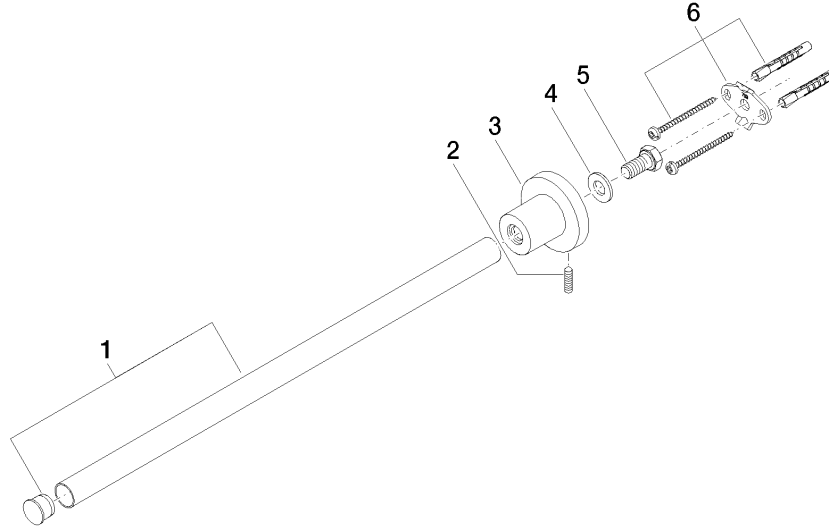

83 211 892 Product version from 4/1/2024

- rosette Ø 55 mm
- 445mm projection

	Brushed Dark Platinum	83 211 892-99
	Chrome	83 211 892-00
	Brushed Platinum	83 211 892-06
	Platinum	83 211 892-08
	Dark Chrome	83 211 892-19
	Brushed Durabronze (23kt Gold)	83 211 892-28
	Matte Black	83 211 892-33
	Brushed Gold (PVD)	83 211 892-37
	Brushed Dark Brass (PVD)	83 211 892-39
	Brushed Bronze (PVD)	83 211 892-42
	Brushed Dark Bronze (PVD)	83 211 892-43
	Brushed Champagne (22kt Gold)	83 211 892-46
	Champagne (22kt Gold)	83 211 892-47
	Brushed Chrome	83 211 892-93

83 211 892 Product version from 4/1/2024

mm [inches]

83 211 892 Product version from 4/1/2024

Parts for other finishes can be found here: [Chrome](#)

Spare parts list

No.	Item Number	Name	Quantity used	Delivery time
4	09 30 11 046 90	Washer Ø 10,5 -	1.00	14
5	09 30 30 071 90	Mounting Hexagonal bolt with thread as far as head M10 x 20 mm -	1.00	14
3	08 17 89 505-99	Holder universal 60 x 100 x 60 mm - Brushed Dark Platinum	1.00	40
6	05 17 20 739 00 90	Attachment set 150 x 65 x 10 mm -	1.00	14
2	04 31 11 113 00 90	Mounting Threaded pin M5 x 12 mm -	1.00	14
1	90 28 22 540 89-99	Holder Ø 18 x 403 mm - Brushed Dark Platinum	1.00	40