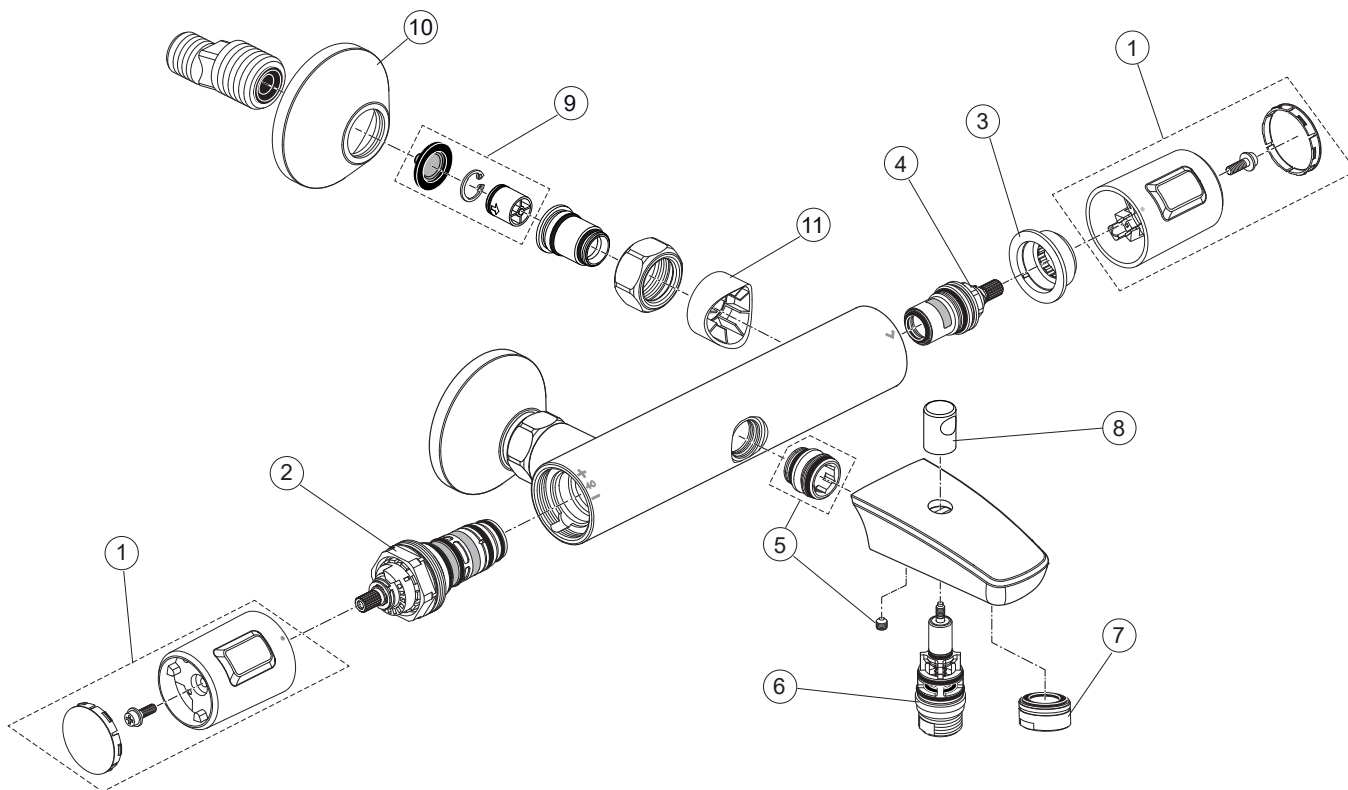

Ceratherm T25 A7206 ..

Ideal Standard

Produced from: Dez. 2019

Shower Thermostat
chrome **A7206AA**

Pos.	Description	Part-Number	Qty.	Pos.	Description	Part-Number	Qty.
1	Handle cpl.	A 861 370 AA	1 Set				
2	Thermostatic Cartridge cpl.	A 861 371 NU	1 pcs				
3	Stopring	A 861 373 NU	1 pcs				
4	Cartridge G1/2 180° cpl.	A 861 245 NU*	1 Set				
5	Connection nipple cpl.	A 861 381 NU	1 Set				
6	Diverter complete	B 960 167 AA	1 pcs				
7	Aerator	A 963 181 NU	1 pcs				
8	Pull knob	B 960 486 AA	1 pcs				
9	Non-return valve	A 861 372 NU	1 Set				
10	Escutcheon	A 960 914 AA	1 pcs				
11	Escutcheon Ø32	A 861 816 AA	2 pcs				

*Universal set (not all parts needed)