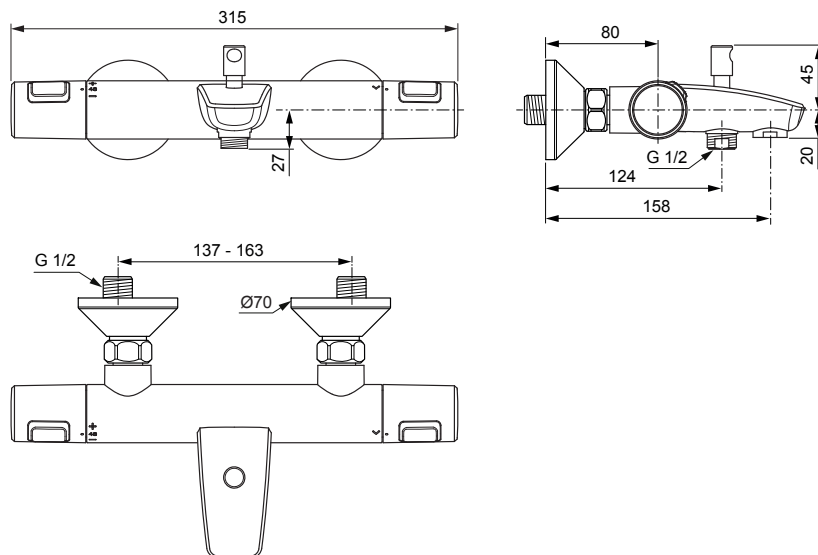

Ceratherm T25 A7206 ..

Ideal Standard

Produced from: Dez. 2019

Shower Thermostat
chrome **A7206AA**

Pos.	Description	Part-Number	Qty.	Pos.	Description	Part-Number	Qty.
1	Handle cpl.	A 861 370 AA	1 Set				
2	Thermostatic Cartridge cpl.	A 861 371 NU	1 pcs				
3	Stopring	A 861 373 NU	1 pcs				
4	Cartridge G1/2 180° cpl.	A 861 245 NU*	1 Set				
5	Connection nipple cpl.	A 861 381 NU	1 Set				
6	Diverter complete	B 960 167 AA	1 pcs				
7	Aerator	A 963 181 NU	1 pcs				
8	Pull knob	B 960 486 AA	1 pcs				
9	Non-return valve	A 861 372 NU	1 Set				
10	Escutcheon	A 960 914 AA	1 pcs				
11	Escutcheon Ø32	A 861 816 AA	2 pcs				

*Universal set (not all parts needed)