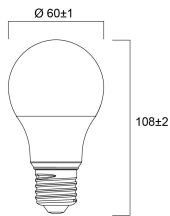

TECHNICAL DRAWINGS