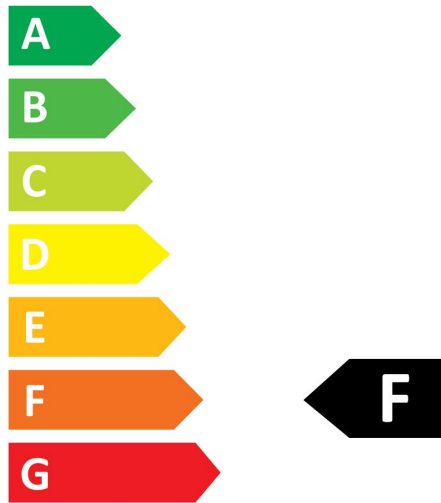

Optical data

Luminous flux (lm)	806
Luminous flux (Rated) (lm)	806
Colour temperature (K)	2700
Light colour	Homelight
CRI (Ra)	80
Colour Variation Initial (SDCM)	SDCM6
Photobiological Risk Group	RG0
Lumen maintenance at end of nominal life (%)	70

2019/2015

ToLEDo GLS

ToLEDo GLS 806LM 827 E27 SL4

0029637

0029637

8
kWh/1000h

2019/2015