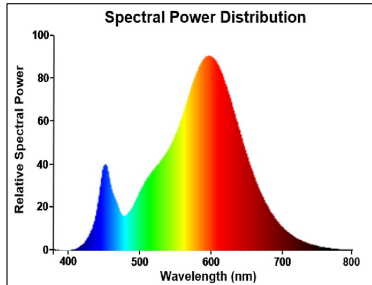

ToLEDo GLS

ToLEDo GLS 806LM 827 E27 SL4

0029637

Product EAN number	5410288296371
Packaging single length / height (cm)	21.2
Packaging single width (cm)	6.1
Packaging single depth (cm)	11.2
DUN14 (outer)	15410288296378
Units per outer package	6
Packaging outer length / height (cm)	37.9
Packaging outer width (cm)	22.1
Packaging outer depth (cm)	12.4

Safety data

Optimal operating condition (°C)	-20-40
Breakage cleaning instructions	Not applicable
Special purpose lamp	No
Dry applications use only	Yes
Suitable for household illumination	Yes
Safety message	Not Suitable for totally enclosed fixtures

PHOTOMETRY

TECHNICAL DRAWINGS