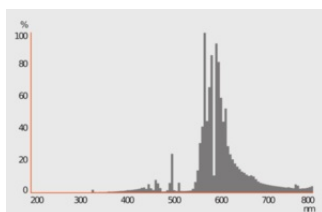

1) Minimum / Maximum

Photometrical data

Luminous flux	31600 lm
Luminous efficacy	120 lm/W
Color temperature	2000 K
Color rendering index Ra	≤25
Light color	220
Rated LLMF at 2,000 h	0.98
Rated LLMF at 4,000 h	0.97
Rated LLMF at 6,000 h	0.96
Rated LLMF at 8,000 h	0.95
Rated LLMF at 12,000 h	0.94
Rated LLMF at 16,000 h	0.94
Rated LLMF at 20,000 h	0.94
UV protection	No