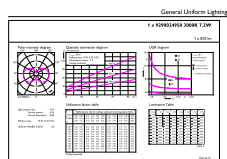

Maatschets

Product	D	C
CorePro R7S 118mm 7.2-60W 830	15 mm	118 mm

Fotometrische gegevens

Light Distribution Diagram - CorePro R7S 118mm 7.2-60W 830

Spectral Power Distribution Colour - CorePro R7S 118mm 7.2-60W 830