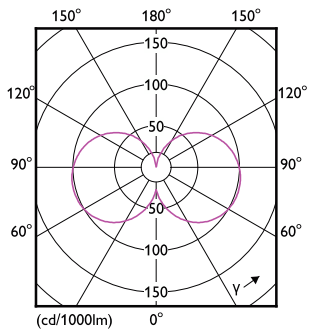

Maatschets

Product	D	C
CorePro R7S 118mm 7.2-60W 830	15 mm	118 mm

Fotometrische gegevens

Light Distribution Diagram - CorePro R7S 118mm 7.2-60W 830

Spectral Power Distribution Colour - CorePro R7S 118mm 7.2-60W 830