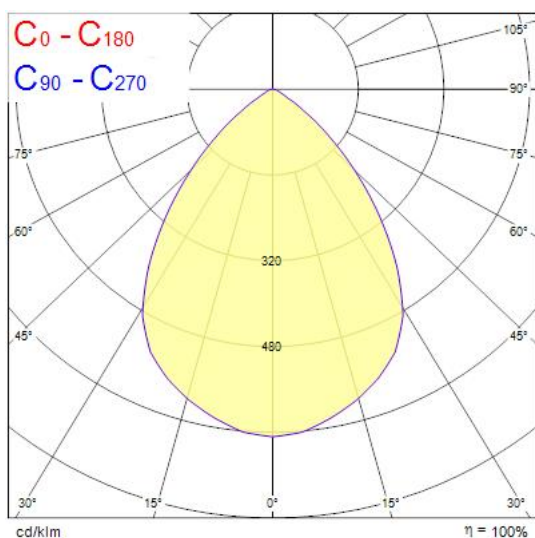

Concord

Solstice 200 1700lm 930 DALI GB
2070229

IP rating	IP40/20
IK rating	IK02
Product EAN number	5025768702299
Warranty	5 years

Photometry