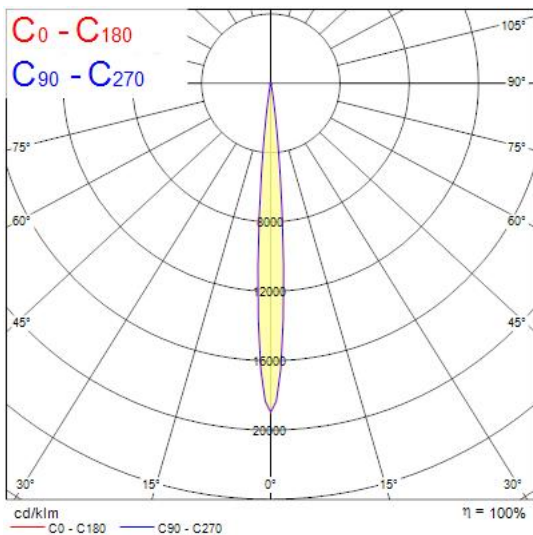

Concord

CONCORD BEACON MUSE 4000K SM SSC BLACK 2062582

LOR (%)	100
Correlated colour temperature (k)	4000
Light colour	Neutral White
CRI (Ra)	97
Colour Variation Initial (SDCM)	2
Beam Angle (°)	55
Photobiological Risk Group	RG1
Total power consumption (W)	18
Electrical protection	Class II
Control gear type	LED driver constant current
Dimmable	Yes
Minimum dimming level (%)	1
Housing colour	RAL 9005 - Jet black
IP rating	IP20
IK rating	IK02
Product EAN number	5025768625826
Warranty	5 years
Dimming method	SylSmart SSC
Useful luminous flux (#use)	1100

Photometry