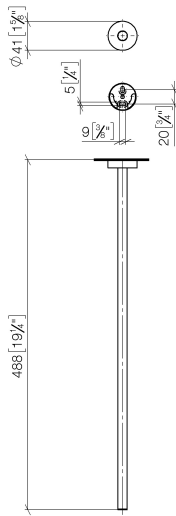

Towel bar 1-piece non-swivel - Matte Black

SERIES SPECIFIC

83 211 979 Product version from 7/1/2023

- rosette Ø 40 mm
- 490mm projection

	Matte Black	83 211 979-33
	Chrome	83 211 979-00
	Brushed Platinum	83 211 979-06
	Dark Chrome	83 211 979-19
	Light Gold (PVD)	83 211 979-26
	Brushed Light Gold (PVD)	83 211 979-27
	Brushed Gold (PVD)	83 211 979-37
	Brushed Dark Brass (PVD)	83 211 979-39
	Brushed Bronze (PVD)	83 211 979-42
	Brushed Dark Bronze (PVD)	83 211 979-43
	Brushed Champagne (22kt Gold)	83 211 979-46
	Champagne (22kt Gold)	83 211 979-47
	Brushed Chrome	83 211 979-93
	Brushed Dark Platinum	83 211 979-99

83 211 979 Product version from 7/1/2023

mm [inches]

83 211 979 Product version from 7/1/2023

Parts for other finishes can be found here: [Chrome](#)

Spare parts list

No.	Item Number	Name	Quantity used	Delivery time
1	90 17 97 565 00-33	Holder Rod, towel bar Ø 13 x 481 mm - Matte Black	1.00	40
6	08 17 97 501 07	Holder Ø 38 x 9 mm -	1.00	14
3	08 30 11 516 90	Ring Ø 20 x 3 mm -	1.00	14
5	05 30 31 025 00 90	Mounting Bolt Round head 4,5 x 60 mm -	1.00	14
4	08 17 97 560 90	Holder Ø 32 x 16 mm -	1.00	14
2	08 27 97 500-33	Rosette Ø 40,5 x 11 mm - Matte Black	1.00	40