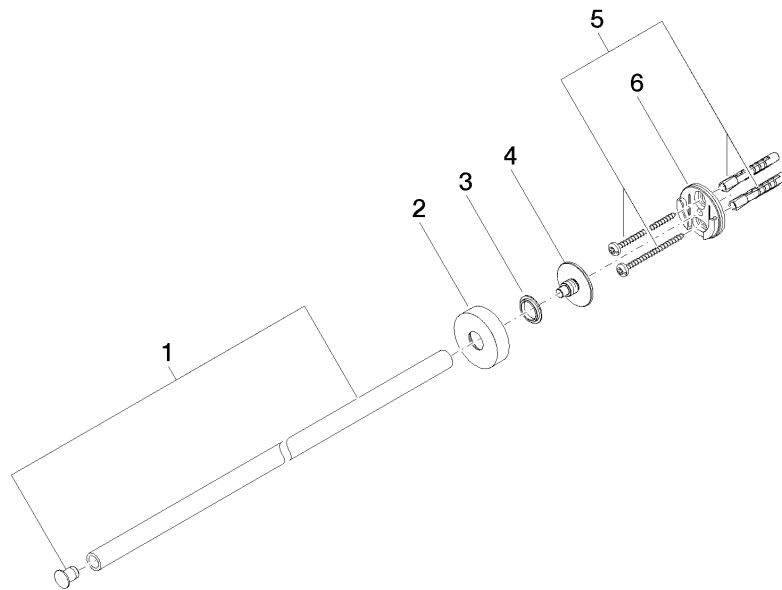

Towel bar 1-piece non-swivel - Matte Black

SERIES SPECIFIC

83 211 979 Product version from 7/1/2023

- rosette Ø 40 mm
- 490mm projection

	Matte Black	83 211 979-33
	Chrome	83 211 979-00
	Brushed Platinum	83 211 979-06
	Dark Chrome	83 211 979-19
	Light Gold (PVD)	83 211 979-26
	Brushed Light Gold (PVD)	83 211 979-27
	Brushed Gold (PVD)	83 211 979-37
	Brushed Dark Brass (PVD)	83 211 979-39
	Brushed Bronze (PVD)	83 211 979-42
	Brushed Dark Bronze (PVD)	83 211 979-43
	Brushed Champagne (22kt Gold)	83 211 979-46
	Champagne (22kt Gold)	83 211 979-47
	Brushed Chrome	83 211 979-93
	Brushed Dark Platinum	83 211 979-99

83 211 979 Product version from 7/1/2023

mm [inches]

83 211 979 Product version from 7/1/2023

Parts for other finishes can be found here: [Chrome](#)

Spare parts list

No.	Item Number	Name	Quantity used	Delivery time
1	90 17 97 565 00-33	Holder Rod, towel bar Ø 13 x 481 mm - Matte Black	1.00	40
6	08 17 97 501 07	Holder Ø 38 x 9 mm -	1.00	14
3	08 30 11 516 90	Ring Ø 20 x 3 mm -	1.00	14
5	05 30 31 025 00 90	Mounting Bolt Round head 4,5 x 60 mm -	1.00	14
4	08 17 97 560 90	Holder Ø 32 x 16 mm -	1.00	14
2	08 27 97 500-33	Rosette Ø 40,5 x 11 mm - Matte Black	1.00	40