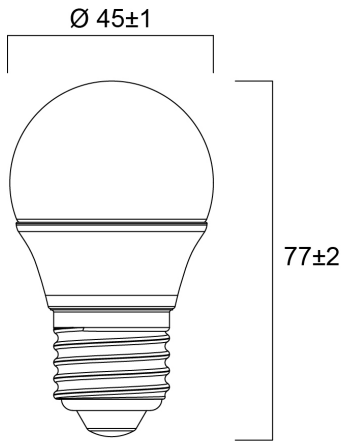

Product Overview

Product name	ToLEDo Ball V7 806LM 865 E27 SL
Technology	LED
Watt (Rated) (W)	6.5
Cap/Base	E27
Fixture rating	Open
E-number FI	4741020
Colour temperature (K)	6500
CRI (Ra)	80
Colour Variation Initial (SDCM)	6
Photobiological Risk Group	RG0
Wattage (W)	6.5
Product EAN number	5410288296357
Warranty	3 years

Technical drawings

Data table

GENERAL DATA

Product name	ToLEDo Ball V7 806LM 865 E27 SL
Technology	LED
Watt (Rated) (W)	6.5
Cap/Base	E27
Fixture rating	Open
Operating temperature range (°C)	-20°C...+40°C
Performance ambient temperature Tq (°C)	25
E-number FI	4741020
Warranty	3 years

LIFETIME DATA

Lifespan L70 B50	15000
Average life (Rated) (h)	15000

PHYSICAL DATA

Nominal Product Length (mm)	77
Nominal Product Diameter (mm)	45
Weight (kg)	0.02

PACKAGING

Single packaging type	Carton
Product EAN number	5410288296357
Packaging single width (cm)	5.0
Packaging single depth (cm)	9.5
DUN14 (outer)	15410288296354

SYLVANIA

ToLEDo Ball V7 806LM 865 E27 SL
0029635

Packaging outer length / height (cm)	15.8
--------------------------------------	------

SAFETY DATA

Optimal operating condition (°C)	-20-40
Breakage cleaning instructions	Not applicable
Special purpose lamp	No
Dry applications use only	No
Suitable for household illumination	No
Safety message	Not Suitable for totally enclosed fixtures