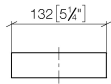

Reserve tissue holder - Brushed Dark Platinum

SERIES SPECIFIC

83 590 780 Product version from 4/1/2025

- width 132mm
- height 35 mm
- 116mm projection

	Brushed Dark Platinum	83 590 780-99
	Chrome	83 590 780-00
	Brushed Platinum	83 590 780-06
	Platinum	83 590 780-08
	Dark Chrome	83 590 780-19
	Brushed Light Gold (PVD)	83 590 780-27
	Brushed Durabronze (23kt Gold)	83 590 780-28
	Brushed Gold (PVD)	83 590 780-37
	Brushed Dark Brass (PVD)	83 590 780-39
	Brushed Bronze (PVD)	83 590 780-42
	Brushed Dark Bronze (PVD)	83 590 780-43
	Brushed Champagne (22kt Gold)	83 590 780-46
	Champagne (22kt Gold)	83 590 780-47

83 590 780 Product version from 4/1/2025

mm [inches]

83 590 780 Product version from 4/1/2025

Parts for other finishes can be found here: [Chrome](#)

Spare parts list

No.	Item Number	Name	Quantity used	Delivery time
2	90 31 11 112 00 90	Mounting Threaded pin M5 x 6 mm -	1.00	14
1	05 17 20 718 00 90	Attachment set 30 x 70 x 5 mm -	1.00	14