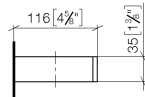

Reserve tissue holder - Brushed Dark Platinum

SERIES SPECIFIC

83 590 780 Product version from 4/1/2025

- width 132mm
- height 35 mm
- 116mm projection

	Brushed Dark Platinum	83 590 780-99
	Chrome	83 590 780-00
	Brushed Platinum	83 590 780-06
	Platinum	83 590 780-08
	Dark Chrome	83 590 780-19
	Brushed Light Gold (PVD)	83 590 780-27
	Brushed Durabronze (23kt Gold)	83 590 780-28
	Brushed Gold (PVD)	83 590 780-37
	Brushed Dark Brass (PVD)	83 590 780-39
	Brushed Bronze (PVD)	83 590 780-42
	Brushed Dark Bronze (PVD)	83 590 780-43
	Brushed Champagne (22kt Gold)	83 590 780-46
	Champagne (22kt Gold)	83 590 780-47

83 590 780 Product version from 4/1/2025

mm [inches]

83 590 780 Product version from 4/1/2025

Parts for other finishes can be found here: [Chrome](#)

Spare parts list

No.	Item Number	Name	Quantity used	Delivery time
2	90 31 11 112 00 90	Mounting Threaded pin M5 x 6 mm -	1.00	14
1	05 17 20 718 00 90	Attachment set 30 x 70 x 5 mm -	1.00	14