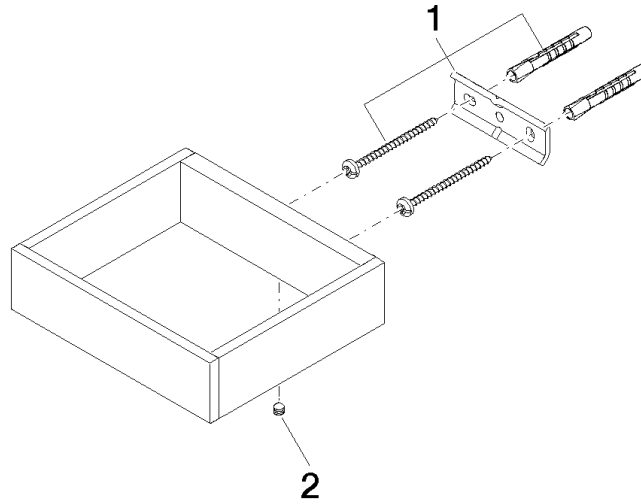

Reserve tissue holder - Brushed Dark Platinum

SERIES SPECIFIC

83 590 780 Product version from 4/1/2025

- width 132mm
- height 35 mm
- 116mm projection

	Brushed Dark Platinum	83 590 780-99
	Chrome	83 590 780-00
	Brushed Platinum	83 590 780-06
	Platinum	83 590 780-08
	Dark Chrome	83 590 780-19
	Brushed Light Gold (PVD)	83 590 780-27
	Brushed Durabronze (23kt Gold)	83 590 780-28
	Brushed Gold (PVD)	83 590 780-37
	Brushed Dark Brass (PVD)	83 590 780-39
	Brushed Bronze (PVD)	83 590 780-42
	Brushed Dark Bronze (PVD)	83 590 780-43
	Brushed Champagne (22kt Gold)	83 590 780-46
	Champagne (22kt Gold)	83 590 780-47

83 590 780 Product version from 4/1/2025

mm [inches]

83 590 780 Product version from 4/1/2025

Parts for other finishes can be found here: [Chrome](#)

Spare parts list

No.	Item Number	Name	Quantity used	Delivery time
2	90 31 11 112 00 90	Mounting Threaded pin M5 x 6 mm -	1.00	14
1	05 17 20 718 00 90	Attachment set 30 x 70 x 5 mm -	1.00	14