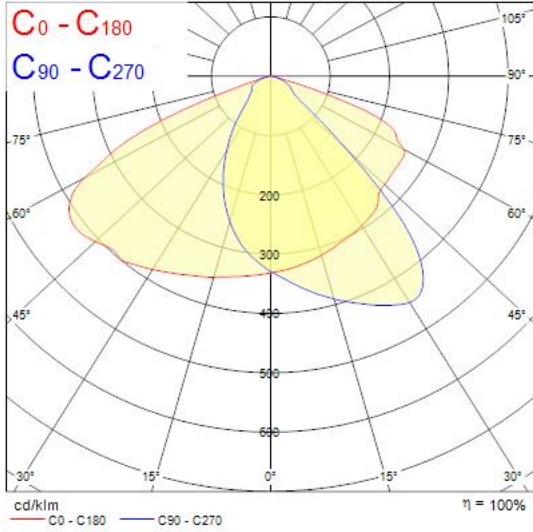

Photometry