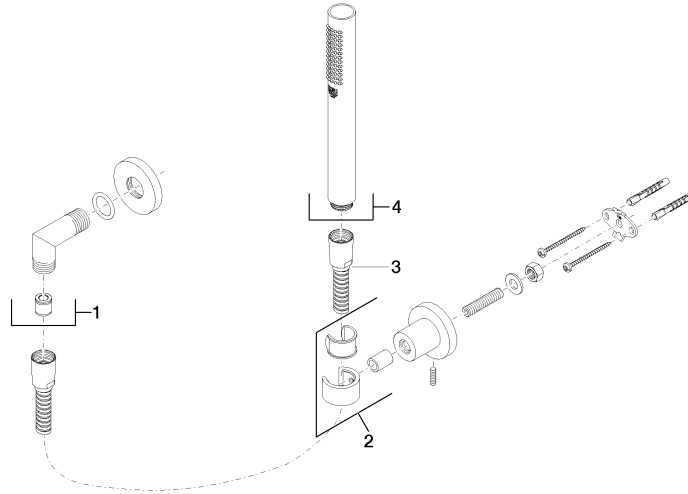

**Technical data:**

- rosette for wall elbow Ø 55mm
- rosette for shower holder Ø 55mm
- 1/2" wall elbow
- 1/2" shower outlet

**Notes:**

|   |                                |               |
|---|--------------------------------|---------------|
|    | Brushed Dark Platinum          | 27 802 892-99 |
|    | Chrome                         | 27 802 892-00 |
|    | Brushed Platinum               | 27 802 892-06 |
|    | Platinum                       | 27 802 892-08 |
|    | Dark Chrome                    | 27 802 892-19 |
|    | Brushed Durabronze (23kt Gold) | 27 802 892-28 |
|    | Matte Black                    | 27 802 892-33 |
|    | Brushed Gold (PVD)             | 27 802 892-37 |
|    | Brushed Dark Brass (PVD)       | 27 802 892-39 |
|   | Brushed Bronze (PVD)           | 27 802 892-42 |
|  | Brushed Dark Bronze (PVD)      | 27 802 892-43 |
|  | Brushed Champagne (22kt Gold)  | 27 802 892-46 |
|  | Champagne (22kt Gold)          | 27 802 892-47 |
|  | Brushed Chrome                 | 27 802 892-93 |

ISO 3822

Scottish Water  
Byelaws

UK Water Supply  
Regulations

Ü-Zeichen

TARA Hand shower set with individual rosettes - Brushed Dark Platinum

TARA

27 802 892

Certificates and sustainability

### Spare parts list

| No.  | Item Number   | Name  | Quantity used | Delivery time |
|--|---------------|---|---------------|---------------|
| 2  | 28 050 892-99 | TARA Wall bracket - Brushed Dark Platinum                       | 1.00          | 40            |
| 3  | 28 104 970-99 | Metal shower hose 1/2" x 1/2" x 1250 mm - Brushed Dark Platinum | 1.00          | 14            |
| 1  | 28 450 892-99 | connection  | 1.00          | -             |
| Spare part can no longer be ordered, please order the replacement item |               |   |               |               |
| 4  | 28 029 979-99 | SERIES-VARIOUS Hand shower - Brushed Dark Platinum              | 1.00          | 40            |