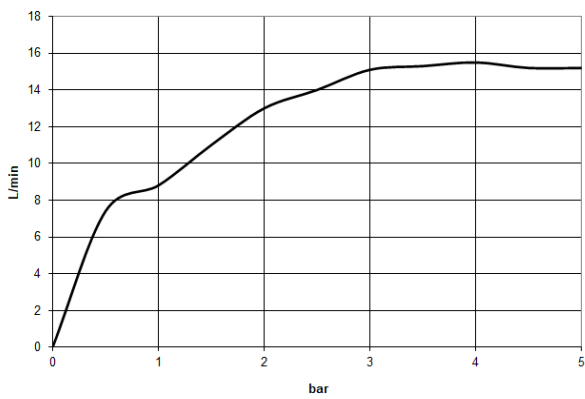

**Technical data:**

- rosette for wall elbow Ø 55mm
- rosette for shower holder Ø 55mm
- 1/2" wall elbow
- 1/2" shower outlet

**Notes:**

|   |                                |               |
|---|--------------------------------|---------------|
|    | Brushed Dark Platinum          | 27 802 892-99 |
|    | Chrome                         | 27 802 892-00 |
|    | Brushed Platinum               | 27 802 892-06 |
|    | Platinum                       | 27 802 892-08 |
|    | Dark Chrome                    | 27 802 892-19 |
|    | Brushed Durabronze (23kt Gold) | 27 802 892-28 |
|    | Matte Black                    | 27 802 892-33 |
|    | Brushed Gold (PVD)             | 27 802 892-37 |
|    | Brushed Dark Brass (PVD)       | 27 802 892-39 |
|   | Brushed Bronze (PVD)           | 27 802 892-42 |
|  | Brushed Dark Bronze (PVD)      | 27 802 892-43 |
|  | Brushed Champagne (22kt Gold)  | 27 802 892-46 |
|  | Champagne (22kt Gold)          | 27 802 892-47 |
|  | Brushed Chrome                 | 27 802 892-93 |

Recommended miscellaneous

- Concealed wall elbow -** 35 085 970 90
- min. recess depth 90 mm
  - max. recess depth 163 mm

27 802 892

mm [inches]

Flow rate chart

Codes & Standards

DIN 4109

EN 1717