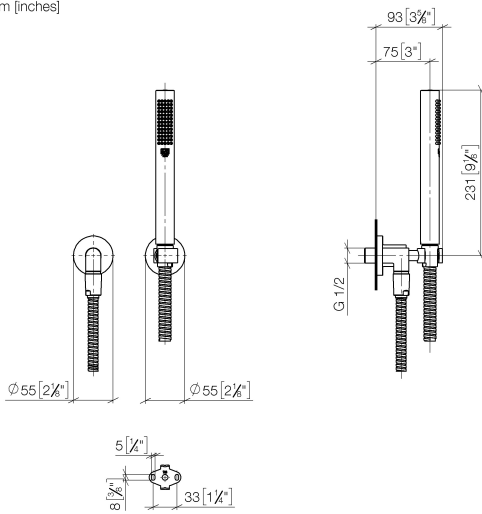

**Technical data:**

- rosette for wall elbow Ø 55mm
- rosette for shower holder Ø 55mm
- 1/2" wall elbow
- 1/2" shower outlet

**Notes:**

|   |                                |               |
|---|--------------------------------|---------------|
|    | Brushed Dark Platinum          | 27 802 892-99 |
|    | Chrome                         | 27 802 892-00 |
|    | Brushed Platinum               | 27 802 892-06 |
|    | Platinum                       | 27 802 892-08 |
|    | Dark Chrome                    | 27 802 892-19 |
|    | Brushed Durabronze (23kt Gold) | 27 802 892-28 |
|    | Matte Black                    | 27 802 892-33 |
|    | Brushed Gold (PVD)             | 27 802 892-37 |
|    | Brushed Dark Brass (PVD)       | 27 802 892-39 |
|   | Brushed Bronze (PVD)           | 27 802 892-42 |
|  | Brushed Dark Bronze (PVD)      | 27 802 892-43 |
|  | Brushed Champagne (22kt Gold)  | 27 802 892-46 |
|  | Champagne (22kt Gold)          | 27 802 892-47 |
|  | Brushed Chrome                 | 27 802 892-93 |

Recommended miscellaneous

- Concealed wall elbow -** 35 085 970 90
- min. recess depth 90 mm
  - max. recess depth 163 mm

27 802 892

mm [inches]

Flow rate chart

Codes & Standards

DIN 4109

EN 1717

### Spare parts list

| No.  | Item Number   | Name  | Quantity used | Delivery time |
|--|---------------|---|---------------|---------------|
| 2  | 28 050 892-99 | TARA Wall bracket - Brushed Dark Platinum                       | 1.00          | 40            |
| 3  | 28 104 970-99 | Metal shower hose 1/2" x 1/2" x 1250 mm - Brushed Dark Platinum | 1.00          | 14            |
| 1  | 28 450 892-99 | connection  | 1.00          | -             |
| Spare part can no longer be ordered, please order the replacement item |               |   |               |               |
| 4  | 28 029 979-99 | SERIES-VARIOUS Hand shower - Brushed Dark Platinum              | 1.00          | 40            |