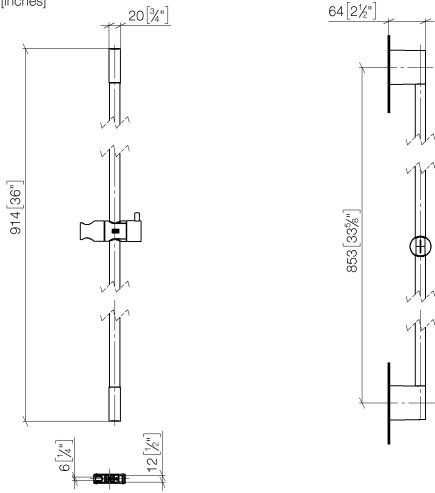

26 412 979 Product version from 9/1/2025

- metal shower hose 1750mm with integrated anti-twist protection
- shower hose connector 3/8"
- slide bar

Technical data:

- gauge 853 mm
- Pipe diameter 18 mm

Notes:

- This article does not include a hand shower!

	Brushed Dark Bronze (PVD)	26 412 979-43
	Chrome	26 412 979-00
	Brushed Platinum	26 412 979-06
	Platinum	26 412 979-08
	Matte White	26 412 979-10
	Dark Chrome	26 412 979-19
	Light Gold (PVD)	26 412 979-26
	Brushed Light Gold (PVD)	26 412 979-27
	Brushed Durabronze (23kt Gold)	26 412 979-28
	Matte Black	26 412 979-33
	Brushed Gold (PVD)	26 412 979-37
	Brushed Dark Brass (PVD)	26 412 979-39
	Brushed Bronze (PVD)	26 412 979-42
	Brushed Champagne (22kt Gold)	26 412 979-46
	Champagne (22kt Gold)	26 412 979-47
	Brushed Chrome	26 412 979-93
	Brushed Dark Platinum	26 412 979-99

26 412 979 Product version from 9/1/2025

mm [inches]

26 412 979 Product version from 9/1/2025

Parts for other finishes can be found here: [Chrome](#)

Spare parts list

No.	Item Number	Name	Quantity used	Delivery time
3	90 30 02 071 00-43	hose	1.00	-
Spare part can no longer be ordered, please order the replacement item				
1	90 17 20 646 00 90	Mounting Wall bracket including mounting kit -	2.00	14
2	90 17 97 087 00-43	Holder Wall bracket Plug - Brushed Dark Bronze (PVD)	2.00	40
5	12 540 970-43	Slide unit Ø 18 mm - Brushed Dark Bronze (PVD)	1.00	82
4	90 28 22 657 00-43	Pipe Ø 20 x 209 mm - Brushed Dark Bronze (PVD)	1.00	40