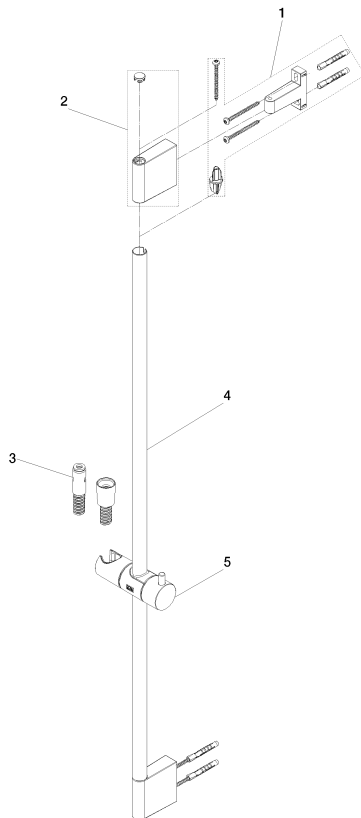

26 412 979 Product version from 9/1/2025

- metal shower hose 1750mm with integrated anti-twist protection
- shower hose connector 3/8"
- slide bar

Technical data:

- gauge 853 mm
- Pipe diameter 18 mm

Notes:

- This article does not include a hand shower!

	Brushed Dark Bronze (PVD)	26 412 979-43
	Chrome	26 412 979-00
	Brushed Platinum	26 412 979-06
	Platinum	26 412 979-08
	Matte White	26 412 979-10
	Dark Chrome	26 412 979-19
	Light Gold (PVD)	26 412 979-26
	Brushed Light Gold (PVD)	26 412 979-27
	Brushed Durabronze (23kt Gold)	26 412 979-28
	Matte Black	26 412 979-33
	Brushed Gold (PVD)	26 412 979-37
	Brushed Dark Brass (PVD)	26 412 979-39
	Brushed Bronze (PVD)	26 412 979-42
	Brushed Champagne (22kt Gold)	26 412 979-46
	Champagne (22kt Gold)	26 412 979-47
	Brushed Chrome	26 412 979-93
	Brushed Dark Platinum	26 412 979-99

26 412 979 Product version from 9/1/2025

mm [inches]

26 412 979 Product version from 9/1/2025

Parts for other finishes can be found here: [Chrome](#)

Spare parts list

No.	Item Number	Name	Quantity used	Delivery time
3	90 30 02 071 00-43	hose	1.00	-
Spare part can no longer be ordered, please order the replacement item				
1	90 17 20 646 00 90	Mounting Wall bracket including mounting kit -	2.00	14
2	90 17 97 087 00-43	Holder Wall bracket Plug - Brushed Dark Bronze (PVD)	2.00	40
5	12 540 970-43	Slide unit Ø 18 mm - Brushed Dark Bronze (PVD)	1.00	82
4	90 28 22 657 00-43	Pipe Ø 20 x 209 mm - Brushed Dark Bronze (PVD)	1.00	40