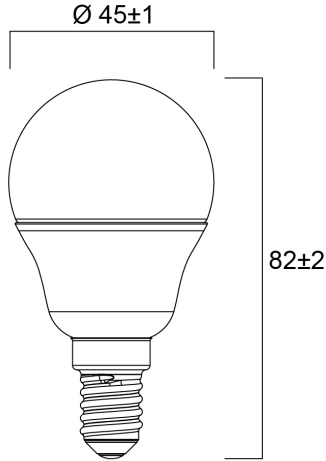

Technical drawings

Data table

GENERAL DATA

Product name	ToLEDo Ball V7 806LM 865 E14 SL
Technology	LED
Watt (Rated) (W)	6.5
Cap/Base	E14
Fixture rating	Open
Operating temperature range (°C)	-20°C...+40°C
Performance ambient temperature Tq (°C)	25
E-number FI	4741019
Warranty	3 years

OPTICAL DATA

Luminous flux (Rated) (lm)	806