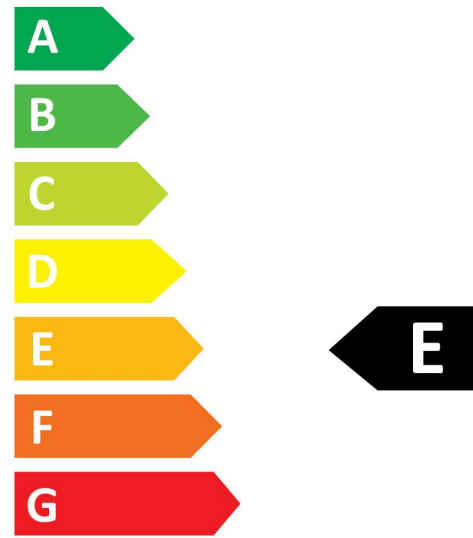

## Energy label

0029634

7  
kWh/1000h

2019/2015

0029634

7  
kWh/1000h

2019/2015

Light your world