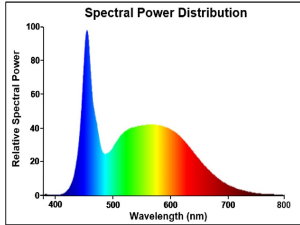

TOLEDO BALL

ToLEDo Ball V7 806LM 865 E14 SL
0029634