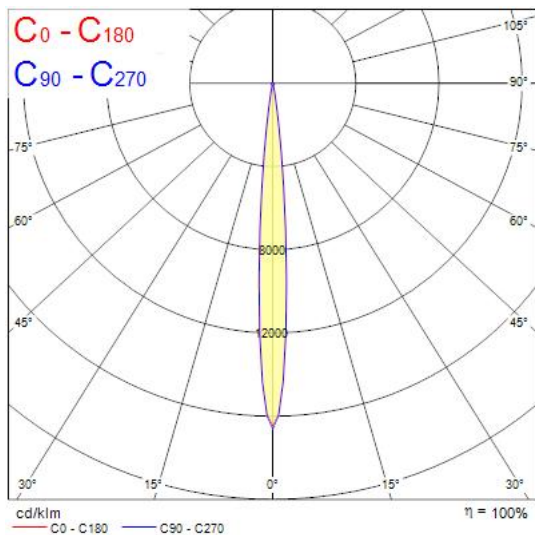

Concord

CONCORD BEACON MUSE 3000K SM SSC BLACK 2062581

Correlated colour temperature (k)	3000
Light colour	Warm White
CRI (Ra)	97
Colour Variation Initial (SDCM)	2
Beam Angle (°)	55
Photobiological Risk Group	RG1
Total power consumption (W)	18
Electrical protection	Class II
Control gear type	LED driver constant current
Dimmable	Yes
Minimum dimming level (%)	1
Housing colour	RAL 9005 - Jet black
IP rating	IP20
IK rating	IK02
Product EAN number	5025768625819
Warranty	5 years
Dimming method	SylSmart SSC
Useful luminous flux (#use)	1000

Photometry