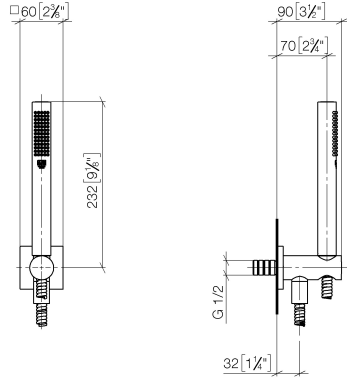

technical data:

- rosette 60 x 60 mm
- 1/2" connection

Notes:

Intrinsic protection against back flow.

Recommended miscellaneous

Concealed wall elbow -

35 085 970 90

- min. recess depth 90 mm
- max. recess depth 163 mm

27 802 970 Product version up to 6/3/2020

mm [inches]

Flow rate chart

Codes & Standards

DIN 4109

EN 1717

ISO 3822

Scottish Water
Byelaws

UK Water Supply
Regulations

Ü-Zeichen

Hand shower set with integrated shower holder - Chrome

SERIES SPECIFIC

27 802 970 Product version up to 6/3/2020

Certificates and sustainability

Belgaqua_21-024-2 LGA_29

LGA_29

WRAS_250402

Belgaqua_25-344-2

Spare parts list

No.	Item Number	Name	Quantity used	Delivery time
2	28 490 970-00	Wall elbow with integrated shower holder - Chrome	1.00	20
3	90 30 02 072 00-00	Metal shower hose 1/2" x 3/8" x 1250 mm - Chrome	1.00	20
4	90 14 20 026 00 90	Washer 14 x 8 x 2 mm Centellen WS 3820 -	1.00	14
1	90 12 11 140 40-00	Bar-type hand shower 15 l/min. - Chrome	1.00	-