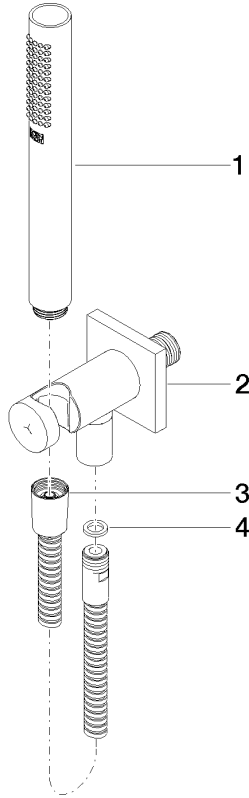

27 802 970 Product version up to 6/3/2020

- COMPACT RAIN, max. flow rate 15 l/min (at 3 bar)
- 3/8" shower outlet
- metal shower hose 1250mm with integrated anti-twist protection
- with anti-scale system

technical data:

- rosette 60 x 60 mm
- 1/2" connection

Notes:

Intrinsic protection against back flow.

Recommended miscellaneous

Concealed wall elbow -

35 085 970 90

- min. recess depth 90 mm
- max. recess depth 163 mm

UK Water Supply
Regulations

Ü-Zeichen

Hand shower set with integrated shower holder - Chrome

SERIES SPECIFIC

27 802 970 Product version up to 6/3/2020

Certificates and sustainability

Belgaqua_21-024-2 LGA_29

LGA_29

WRAS_250402

Belgaqua_25-344-2

Spare parts list

No.	Item Number	Name	Quantity used	Delivery time
2	28 490 970-00	Wall elbow with integrated shower holder - Chrome	1.00	20
3	90 30 02 072 00-00	Metal shower hose 1/2" x 3/8" x 1250 mm - Chrome	1.00	20
4	90 14 20 026 00 90	Washer 14 x 8 x 2 mm Centellen WS 3820 -	1.00	14
1	90 12 11 140 40-00	Bar-type hand shower 15 l/min. - Chrome	1.00	-