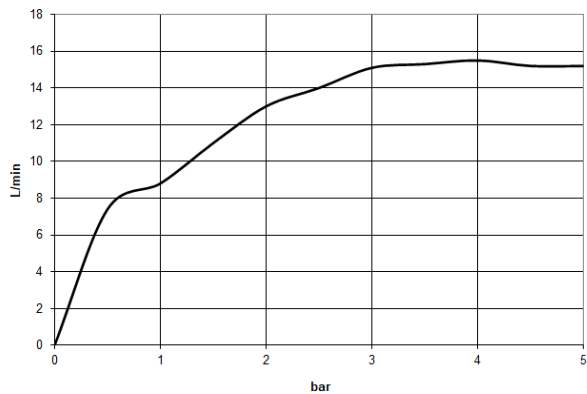

27 802 970 Product version up to 6/3/2020

- COMPACT RAIN, max. flow rate 15 l/min (at 3 bar)
- 3/8" shower outlet
- metal shower hose 1250mm with integrated anti-twist protection
- with anti-scale system

technical data:

- rosette 60 x 60 mm
- 1/2" connection

Notes:

Intrinsic protection against back flow.

Recommended miscellaneous

Concealed wall elbow -

35 085 970 90

- min. recess depth 90 mm
- max. recess depth 163 mm

27 802 970 Product version up to 6/3/2020

mm [inches]

Flow rate chart

Codes & Standards

DIN 4109

EN 1717

ISO 3822

Scottish Water
Byelaws