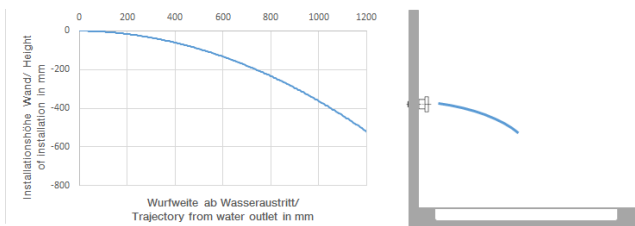

28 518 782 Product version from 3/10/2014

- spray head Ø 55mm
- ball-joint pivotable through 25° (in any direction)
- rain flow
- max. flow 5 l/min
- anti-scale system

Technical data:

- rosette 60 x 60 mm
- 1/2" connection

Recommended miscellaneous

Concealed wall elbow -

35 085 970 90

- min. recess depth 90 mm
- max. recess depth 163 mm

28 518 782 Product version from 3/10/2014

mm [inches]

Flow rate chart

Trajectory diagram