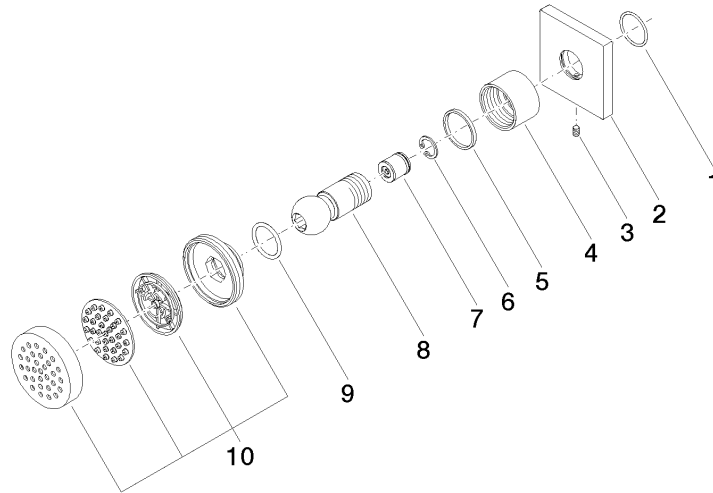

28 518 782 Product version from 3/10/2014

- spray head Ø 55mm
- ball-joint pivotable through 25° (in any direction)
- rain flow
- max. flow 5 l/min
- anti-scale system

Technical data:

- rosette 60 x 60 mm
- 1/2" connection

Recommended miscellaneous

Concealed wall elbow -

35 085 970 90

- min. recess depth 90 mm
- max. recess depth 163 mm

28 518 782 Product version from 3/10/2014

mm [inches]

Flow rate chart

Trajectory diagram

Codes & Standards

ASME A112.18.1	cUPC	DIN 4109	ISO 3822
Scottish Water Byelaws	UK Water Supply Regulations	Ü-Zeichen	

Body spray without volume control FlowReduce - Brushed Dark Platinum

SERIES SPECIFIC

28 518 782 Product version from 3/10/2014

Certificates and sustainability

WRAS_240602

LGA_38

IAPMO_4976

Spare parts list

No.	Item Number	Name	Quantity used	Delivery time
1	09 14 10 098 90	O-Ring 22,0 x 1,6 mm -	1.00	14
6	09 16 01 014 90	Ring Retaining ring Ø 15 x 1 mm -	1.00	14
7	09 23 01 048 90	Back-flow preventer 5 l/min. -	1.00	14
8	09 21 40 016-99	Ball joint for bidet aerator Ø 26 x 58,5 mm - Brushed Dark Platinum	1.00	40
3	09 31 11 048 90	Mounting Threaded pin with hexagon socket with point M4 x 8 mm -	1.00	14
5	09 14 15 010 90	Ring Ø 25,3 x Ø 28,3 x 2,5 mm -	1.00	14
4	09 23 30 026-99	Mounting for body spray Ø 34 x 22 mm - Brushed Dark Platinum	1.00	40
2	09 27 98 003-99	Rosette 60 x 60 x 9 x Ø 24 mm - Brushed Dark Platinum	1.00	40
10	90 12 05 027 00-99	Spray face for body sprays Ø 55 x 12 mm - Brushed Dark Platinum	1.00	40
9	09 14 10 015 90	O-Ring EPDM 70 21,5 x 2,5 mm -	1.00	14