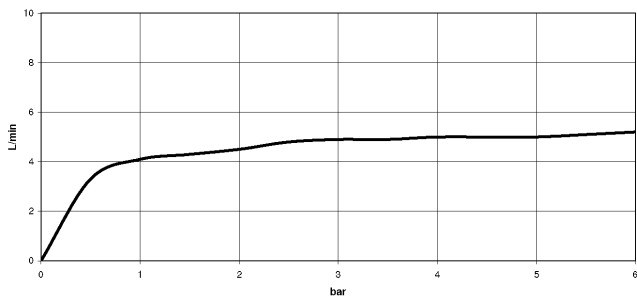

28 518 782 Product version from 3/10/2014

- spray head Ø 55mm
- ball-joint pivotable through 25° (in any direction)
- rain flow
- max. flow 5 l/min
- anti-scale system

Technical data:

- rosette 60 x 60 mm
- 1/2" connection

Recommended miscellaneous

Concealed wall elbow -

35 085 970 90

- min. recess depth 90 mm
- max. recess depth 163 mm

28 518 782 Product version from 3/10/2014

mm [inches]

Flow rate chart

Trajectory diagram