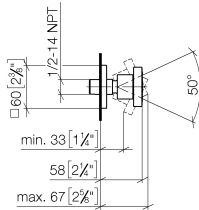

28 518 782 Product version from 3/10/2014

- spray head Ø 55mm
- ball-joint pivotable through 25° (in any direction)
- rain flow
- max. flow 5 l/min
- anti-scale system

Technical data:

- rosette 60 x 60 mm
- 1/2" connection

Recommended miscellaneous

Concealed wall elbow -

35 085 970 90

- min. recess depth 90 mm
- max. recess depth 163 mm

28 518 782 Product version from 3/10/2014

mm [inches]

Flow rate chart

Trajectory diagram

Certificates and sustainability

WRAS_240602

LGA_38

IAPMO_4976

Spare parts list

No.	Item Number	Name	Quantity used	Delivery time
1	09 14 10 098 90	O-Ring 22,0 x 1,6 mm -	1.00	14
6	09 16 01 014 90	Ring Retaining ring Ø 15 x 1 mm -	1.00	14
7	09 23 01 048 90	Back-flow preventer 5 l/min. -	1.00	14
8	09 21 40 016-99	Ball joint for bidet aerator Ø 26 x 58,5 mm - Brushed Dark Platinum	1.00	40
3	09 31 11 048 90	Mounting Threaded pin with hexagon socket with point M4 x 8 mm -	1.00	14
5	09 14 15 010 90	Ring Ø 25,3 x Ø 28,3 x 2,5 mm -	1.00	14
4	09 23 30 026-99	Mounting for body spray Ø 34 x 22 mm - Brushed Dark Platinum	1.00	40
2	09 27 98 003-99	Rosette 60 x 60 x 9 x Ø 24 mm - Brushed Dark Platinum	1.00	40
10	90 12 05 027 00-99	Spray face for body sprays Ø 55 x 12 mm - Brushed Dark Platinum	1.00	40
9	09 14 10 015 90	O-Ring EPDM 70 21,5 x 2,5 mm -	1.00	14