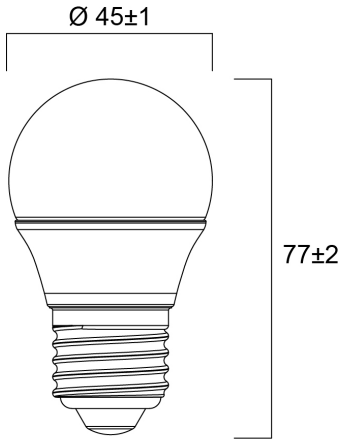

Product Overview

Product name	ToLEDo Ball V7 806LM 840 E27 SL
Technology	LED
Watt (Rated) (W)	6.5
Cap/Base	E27
Fixture rating	Open
E-number FI	4741018
Colour temperature (K)	4000
CRI (Ra)	80
Colour Variation Initial (SDCM)	6
Photobiological Risk Group	RG0
Wattage (W)	6.5
Product EAN number	5410288296333
Warranty	3 years

Technical drawings

Data table

GENERAL DATA

Product name	ToLEDo Ball V7 806LM 840 E27 SL
Technology	LED
Watt (Rated) (W)	6.5
Cap/Base	E27
Fixture rating	Open
Operating temperature range (°C)	-20°C...+40°C
Performance ambient temperature Tq (°C)	25
E-number FI	4741018
Warranty	3 years

SYLVANIA

ToLEDo Ball V7 806LM 840 E27 SL
0029633

Packaging outer length / height (cm)	15.8
--------------------------------------	------

SAFETY DATA

Optimal operating condition (°C)	-20-40
Breakage cleaning instructions	Not applicable
Special purpose lamp	No
Dry applications use only	No
Suitable for household illumination	No
Safety message	Not Suitable for totally enclosed fixtures