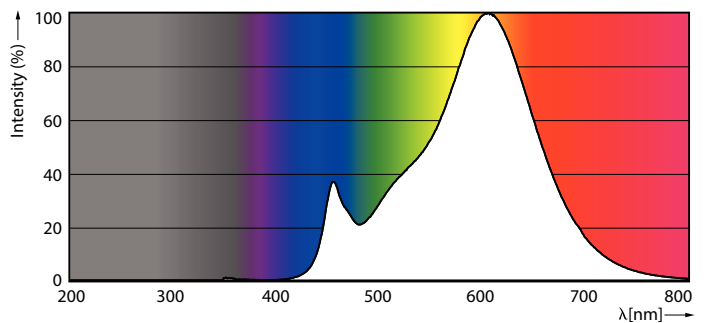

Maatschets

Product	D	C
LED classic CM 50W A60 E27 WW CL D SRT4	60 mm	106 mm

Fotometrische gegevens

Light Distribution Diagram - LED classic CM 50W A60 E27 WW CL D SRT4

Spectral Power Distribution Colour - LED classic CM 50W A60 E27 WW CL D SRT4

Klassieke filament LEDbulb

Fotometrische gegevens

General uniform lighting - LED classic CM 50W A60 E27 WW CL D SRT4

Levensduur

Life Expectancy Diagram - LED classic CM 50W A60 E27 WW CL D SRT4

Lumen Maintenance Diagram - LED classic CM 50W A60 E27 WW CL D SRT4