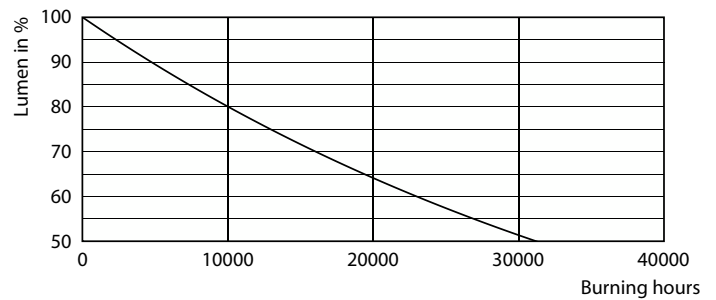

Klassieke filament LEDbulb

Fotometrische gegevens

General uniform lighting - LED classic CM 50W A60 E27 WW CL D SRT4

Levensduur

Life Expectancy Diagram - LED classic CM 50W A60 E27 WW CL D SRT4

Lumen Maintenance Diagram - LED classic CM 50W A60 E27 WW CL D SRT4