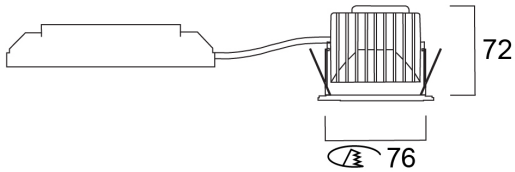

Technical Assets

Dimensions (mm)