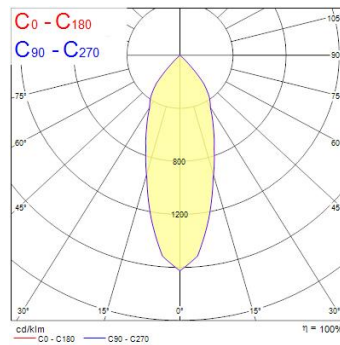

MYRIAD IP65 3000K PHASE DIM WHITE

Item No: 2049525

Concord

MYRIAD IP65 3000K PHASE DIM WHITE

Technical Assets

Dimensions (mm)

Photometrics

0.5	0.33	E(0°) E(C0)	18.9°	6948 2279
1.0	0.67	E(0°) E(C0)	18.9°	1737 744
1.5	1.00	E(0°) E(C0)	18.9°	772 331
2.0	1.34	E(0°) E(C0)	18.9°	454 188
2.5	1.67	E(0°) E(C0)	18.9°	275 119
3.0	2.01	E(0°) E(C0)	18.9°	193 83

Distance [m] Cone diameter [m] Illuminance [lx]

— C0 - C180 (Half beam angle: 37.0°)

MYRIAD IP65 3000K PHASE DIM WHITE

Item No: 2049525

Concord

General data

Product name	MYRIAD IP65 3000K PHASE DIM WHITE
Technology	LED
Cap/Base	N/A
Mount	Ceiling recessed mounting
Environment	Interior
General application	Hospitality, Office, Retail
ETIM Class	EC001744
E-number SE	7462013
E-number Norway	3290231
Warranty	5 years

Optical data

Useful luminous flux (Φ_{use})	1069
Fixture luminous flux (lm)	1069
Luminaire efficacy (lm/W)	107
LOR (%)	100
Correlated colour temperature (k)	3000
Light colour	Warm White
CRI (Ra)	90
Colour Variation Initial (SDCM)	SDCM3
Adjustable chromaticity	N
Beam Angle (°)	30
Distribution type	Symmetric
Photobiological Risk Group	RG1

Electrical data

Total power consumption (W)	10
Primary Supply/Product voltage - min (V)	220
Primary Supply/Product voltage - max (V)	240
Electrical protection	Class II
Control gear type	LED driver constant current
Control gear mounting	Integral
Dimming method	Mains: leading / trailing edge
Drive current (mA)	250
Energy Efficiency Class (A->G) of contained light source	E
Nominal Frequency (Hz)	50/60Hz