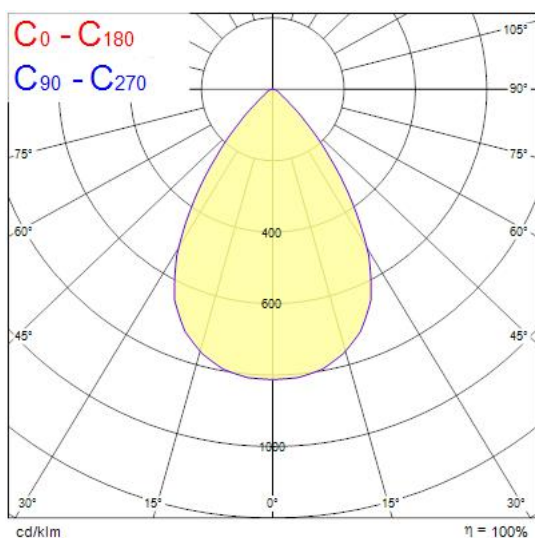

Concord

Solstice 150 1300lm 940 DALI GB
2070228

IP rating	IP40/20
IK rating	IK02
Product EAN number	5025768702282
Warranty	5 years

Photometry