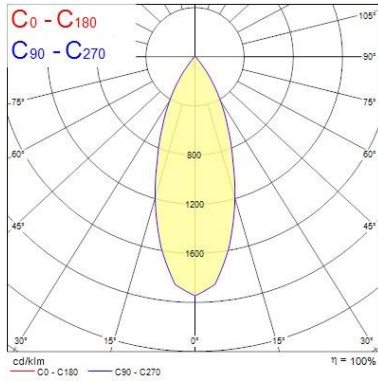

Myriad Deco IP65 White Bezel MYRIAD DECO IP65 FLOOD 3000K PHDM WHITE WBEZ 2058872

PHOTOMETRY

0.5	0.34	E(0°) E(C0)	7892 3269
1.0	0.68	E(0°) E(C0)	1923 817
1.5	1.03	E(0°) E(C0)	885 363
2.0	1.37	E(0°) E(C0)	481 204
2.5	1.71	E(0°) E(C0)	305 131
3.0	2.05	E(0°) E(C0)	214 91

Distance [m]   Cone diameter [m]   Illuminance [lx]
C0 - C180 (Half beam angle: 37.9°)

TECHNICAL DRAWINGS