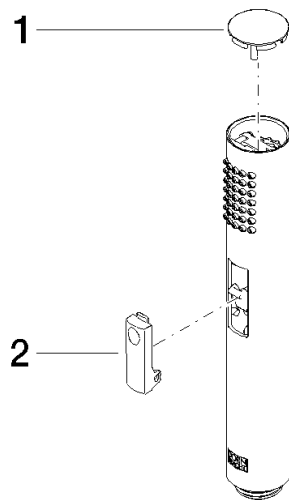

**Spray Rinsing spray 28 x 190 x 35 mm - Brushed Chrome**

SPARE PARTS

04 12 11 158 00

	Brushed Chrome	04 12 11 158 00-93
	Chrome	04 12 11 158 00-00
	Brushed Platinum	04 12 11 158 00-06
	Platinum	04 12 11 158 00-08
	Brushed Durabronze (23kt Gold)	04 12 11 158 00-28
	Matte Black	04 12 11 158 00-33
	Brushed Bronze (PVD)	04 12 11 158 00-42
	Brushed Dark Bronze (PVD)	04 12 11 158 00-43
	Cyprum	04 12 11 158 00-49
	Brushed Dark Platinum	04 12 11 158 00-99

## Spray Rinsing spray 28 x 190 x 35 mm - Brushed Chrome

---

SPARE PARTS

04 12 11 158 00

## Spray Rinsing spray 28 x 190 x 35 mm - Brushed Chrome

---

SPARE PARTS

04 12 11 158 00

04 12 11 158 00

Parts for other finishes can be found here: [Chrome](#)

### Spare parts list

No.	Item Number	Name	Quantity used	Delivery time
1	09 21 02 170-93	cap	1.00	82
2	09 21 33 049 90	Switch 36,7 x 11,58 x 11,81 mm -	1.00	14