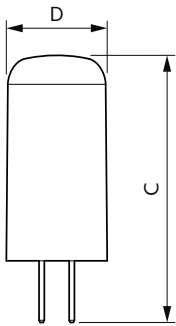

Maatschets

Product	D	C
CorePro LEDcapsuleLV 1.8-20W GY6.35 830	13 mm	35 mm

Fotometrische gegevens

General uniform lighting - CorePro LEDcapsuleLV 1.8-20W GY6.35 830

Spectral Power Distribution Colour - CorePro LEDcapsuleLV 1.8-20W GY6.35 830