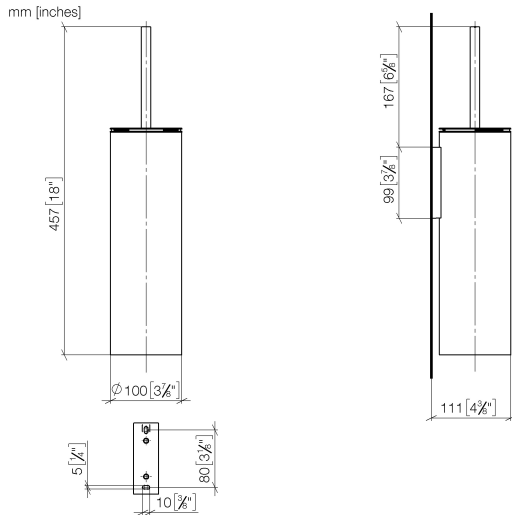

83 910 979 Product version from 10/1/2023