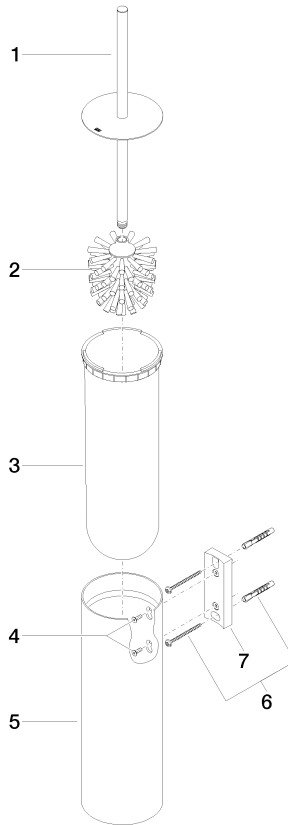

Toilet brush set , wall model - Brushed Dark Platinum

SERIES SPECIFIC

83 910 979 Product version from 10/1/2023

- brush, matte black
- width 100mm
- height 456 mm
- 110mm projection

| | | |
|---|-------------------------------|---------------|
|  | Brushed Dark Platinum | 83 910 979-99 |
|  | Chrome | 83 910 979-00 |
|  | Brushed Platinum | 83 910 979-06 |
|  | Platinum | 83 910 979-08 |
|  | Dark Chrome | 83 910 979-19 |
|  | Light Gold (PVD) | 83 910 979-26 |
|  | Brushed Light Gold (PVD) | 83 910 979-27 |
|  | Brushed Durabrass (23kt Gold) | 83 910 979-28 |
|  | Matte Black | 83 910 979-33 |
|  | Brushed Gold (PVD) | 83 910 979-37 |
|  | Brushed Dark Brass (PVD) | 83 910 979-39 |
|  | Brushed Bronze (PVD) | 83 910 979-42 |
|  | Brushed Dark Bronze (PVD) | 83 910 979-43 |
|  | Brushed Champagne (22kt Gold) | 83 910 979-46 |
|  | Champagne (22kt Gold) | 83 910 979-47 |
|  | Brushed Chrome | 83 910 979-93 |

Recommended miscellaneous

Brush matte black -

90 18 50 601
00 90

Recommended miscellaneous

**Brush handle with cover -
Brushed Dark Platinum**

90 20 97 505
01-99

83 910 979 Product version from 10/1/2023

Spare parts list

| No. | Item Number | Name | Quantity used | Delivery time |
|-----|--------------------|---|---------------|---------------|
| 5 | 08 23 01 503-99 | Housing for toilet brush set Wall installation Ø 100 x 310 mm - Brushed Dark Platinum | 1.00 | 40 |
| 3 | 08 18 40 524 90 | Insert for toilet brush sets 100 x 300 x 100 mm - | 1.00 | 14 |
| 4 | 90 30 30 014 00 90 | Mounting Countersunk screw with hexagon socket M4 x 12 mm - | 1.00 | 14 |
| 1 | 90 20 97 505 01-99 | Brush handle with cover - Brushed Dark Platinum | 1.00 | 40 |
| 6 | 05 30 31 025 00 90 | Mounting Bolt Round head 4,5 x 60 mm - | 2.00 | 14 |
| 7 | 05 18 40 287 00 90 | Holder incl. Quicksert M4 insert - | 1.00 | 14 |
| 2 | 90 18 50 601 00 90 | Brush mat black - | 1.00 | 14 |