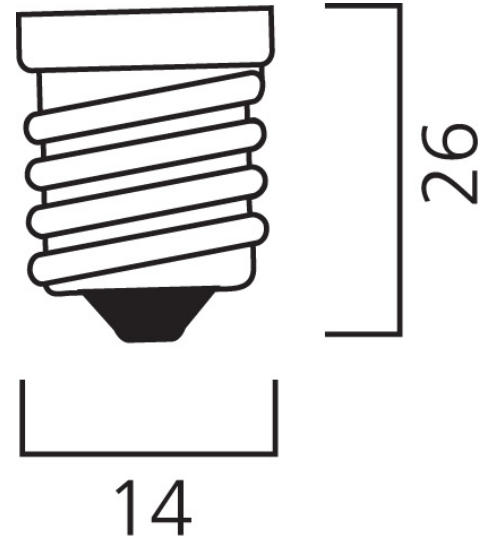

Product Overview

Product name	ToLEDo Ball V7 806LM 840 E14 SL
Technology	LED
Watt (Rated) (W)	6.5
Cap/Base	E14
Fixture rating	Open
E-number FI	4741017
Colour temperature (K)	4000
CRI (Ra)	80
Colour Variation Initial (SDCM)	6
Photobiological Risk Group	RG0
Wattage (W)	6.5
Product EAN number	5410288296326
Warranty	3 years

Technical drawings

Data table

GENERAL DATA

Product name	ToLEDo Ball V7 806LM 840 E14 SL
Technology	LED
Watt (Rated) (W)	6.5
Cap/Base	E14
Fixture rating	Open
Operating temperature range (°C)	-20°C...+40°C
Performance ambient temperature Tq (°C)	25
E-number FI	4741017
Warranty	3 years

LIFETIME DATA

Lifespan L70 B50	15000
Average life (Rated) (h)	15000

PHYSICAL DATA

Nominal Product Length (mm)	82
Nominal Product Diameter (mm)	45
Weight (kg)	0.018

PACKAGING

Single packaging type	Carton
Product EAN number	5410288296326
Packaging single width (cm)	5.0
Packaging single depth (cm)	9.5
DUN14 (outer)	15410288296323
Packaging outer length / height (cm)	15.8