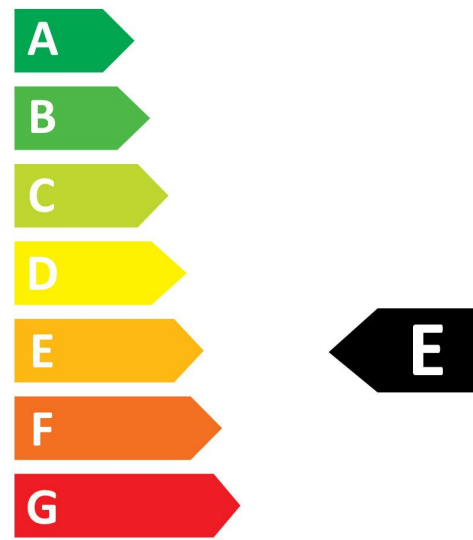

Product Overview

Product name	ToLEDo Ball V7 806LM 840 E14 SL
Technology	LED
Watt (Rated) (W)	6.5
Cap/Base	E14
Fixture rating	Open
E-number FI	4741017
Colour temperature (K)	4000
CRI (Ra)	80
Colour Variation Initial (SDCM)	6
Photobiological Risk Group	RG0
Wattage (W)	6.5
Product EAN number	5410288296326
Warranty	3 years

OPTICAL DATA

Luminous flux (Rated) (lm)	806
----------------------------	-----

ToLEDo Ball V7 806LM 840 E14 SL 0029632

Colour temperature (K)	4000
CRI (Ra)	80
Colour Variation Initial (SDCM)	6
Photobiological Risk Group	RG0
Lumen maintenance at end of nominal life (%)	70

ELECTRICAL DATA

Wattage (W)	6.5
Equivalent watt (W)	60
Primary Supply/Product voltage - min (V)	220
Control gear required	No
Inrush Current (A)	2.8
Inrush Duration (μ s)	380
Lamp Energy Label (class)	E
Nominal Frequency (Hz)	50/60Hz

Energy label

 **ENERG** ⚡
SYLVANIA
0029632

7
kWh/1000h

2019/2015

 **ENERG** ⚡
SYLVANIA
0029632

7
kWh/1000h

2019/2015

Light your world