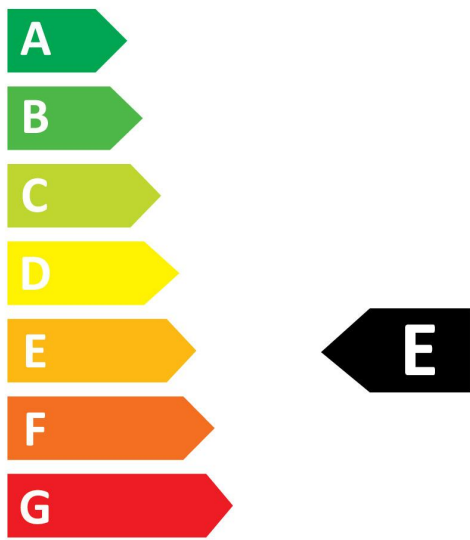

OPTICAL DATA

Luminous flux (Rated) (lm)	806
----------------------------	-----

ToLEDo Ball V7 806LM 840 E14 SL 0029632

Colour temperature (K)	4000
CRI (Ra)	80
Colour Variation Initial (SDCM)	6
Photobiological Risk Group	RG0
Lumen maintenance at end of nominal life (%)	70

ELECTRICAL DATA

Wattage (W)	6.5
Equivalent watt (W)	60
Primary Supply/Product voltage - min (V)	220
Control gear required	No
Inrush Current (A)	2.8
Inrush Duration (μ s)	380
Lamp Energy Label (class)	E
Nominal Frequency (Hz)	50/60Hz

SYLVANIA

ToLEDo Ball V7 806LM 840 E14 SL
0029632

SAFETY DATA

Optimal operating condition (°C)	-20-40
Breakage cleaning instructions	Not applicable
Special purpose lamp	No
Dry applications use only	No
Suitable for household illumination	No
Safety message	Not Suitable for totally enclosed fixtures

Energy label

 **ENERG** ⚡
SYLVANIA
0029632

7
kWh/1000h

2019/2015

 **ENERG** ⚡
SYLVANIA
0029632

7
kWh/1000h

2019/2015

Light your world