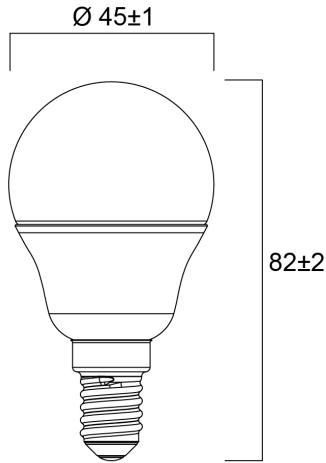

Product Overview

Product name	ToLEDo Ball V7 806LM 840 E14 SL
Technology	LED
Watt (Rated) (W)	6.5
Cap/Base	E14
Fixture rating	Open
E-number FI	4741017
Colour temperature (K)	4000
CRI (Ra)	80
Colour Variation Initial (SDCM)	6
Photobiological Risk Group	RG0
Wattage (W)	6.5
Product EAN number	5410288296326
Warranty	3 years

Technical drawings

Data table

GENERAL DATA

Product name	ToLEDo Ball V7 806LM 840 E14 SL
Technology	LED
Watt (Rated) (W)	6.5
Cap/Base	E14
Fixture rating	Open
Operating temperature range (°C)	-20°C...+40°C
Performance ambient temperature Tq (°C)	25
E-number FI	4741017
Warranty	3 years

LIFETIME DATA

Lifespan L70 B50	15000
Average life (Rated) (h)	15000

PHYSICAL DATA

Nominal Product Length (mm)	82
Nominal Product Diameter (mm)	45
Weight (kg)	0.018

PACKAGING

Single packaging type	Carton
Product EAN number	5410288296326
Packaging single width (cm)	5.0
Packaging single depth (cm)	9.5
DUN14 (outer)	15410288296323
Packaging outer length / height (cm)	15.8