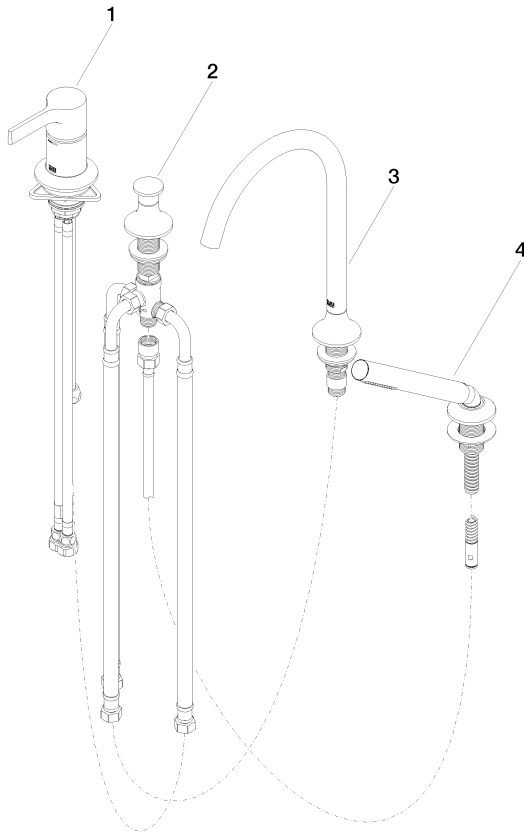

27 632 809 Product version from 4/1/2024

- spout: circular, air-enriched flow
- max. flow 18.2 l/min at 3 bar flow pressure
- Hand shower: COMPACT RAIN, max. flow rate 6.8 l/min (at 3 bar)
- complete hand shower set with anti-scale system
- automatic bath/shower diverter
- 220mm projection
- height of mixer 347 mm
- height up to aerator 244 mm
- hole diameter spout 32 mm
- hole diameter single-lever mixer 35 mm
- hole diameter for complete hand shower set 32 mm
- rosette for spout Ø 60mm
- rosette for single-lever mixer Ø 55mm
- rosette for complete hand shower set Ø 60mm
- metal shower hose 1750mm with integrated anti-twist protection

Recommended miscellaneous

Perfecto installation kit - 12 614 970 90

Recommended miscellaneous

Decorative caps for Perfecto - Platinum 12 801 970-08
• 1 pair

VAIA Bath shower set for bath rim or tile edge installation - Platinum

Spare parts list

| No. | Item Number | Name | Quantity used | Delivery time |
|--|---------------|--|---------------|---------------|
| 2 | 29 140 809-08 | VAIA Two-way diverter for bath rim or tile edge installation - Platinum | 1.00 | 54 |
| 4 | 27 702 809-08 | VAIA Hand shower set for bath rim or tile edge installation - Platinum | 1.00 | 54 |
| 3 | 13 612 809-08 | VAIA Bath spout without diverter for deck mounting - Platinum | 1.00 | - |
| Spare part can no longer be ordered, please order the replacement item | | | | |
| 1 | 29 300 809-08 | VAIA Single-lever bath mixer for bath rim or tile edge installation - Platinum | 1.00 | 54 |