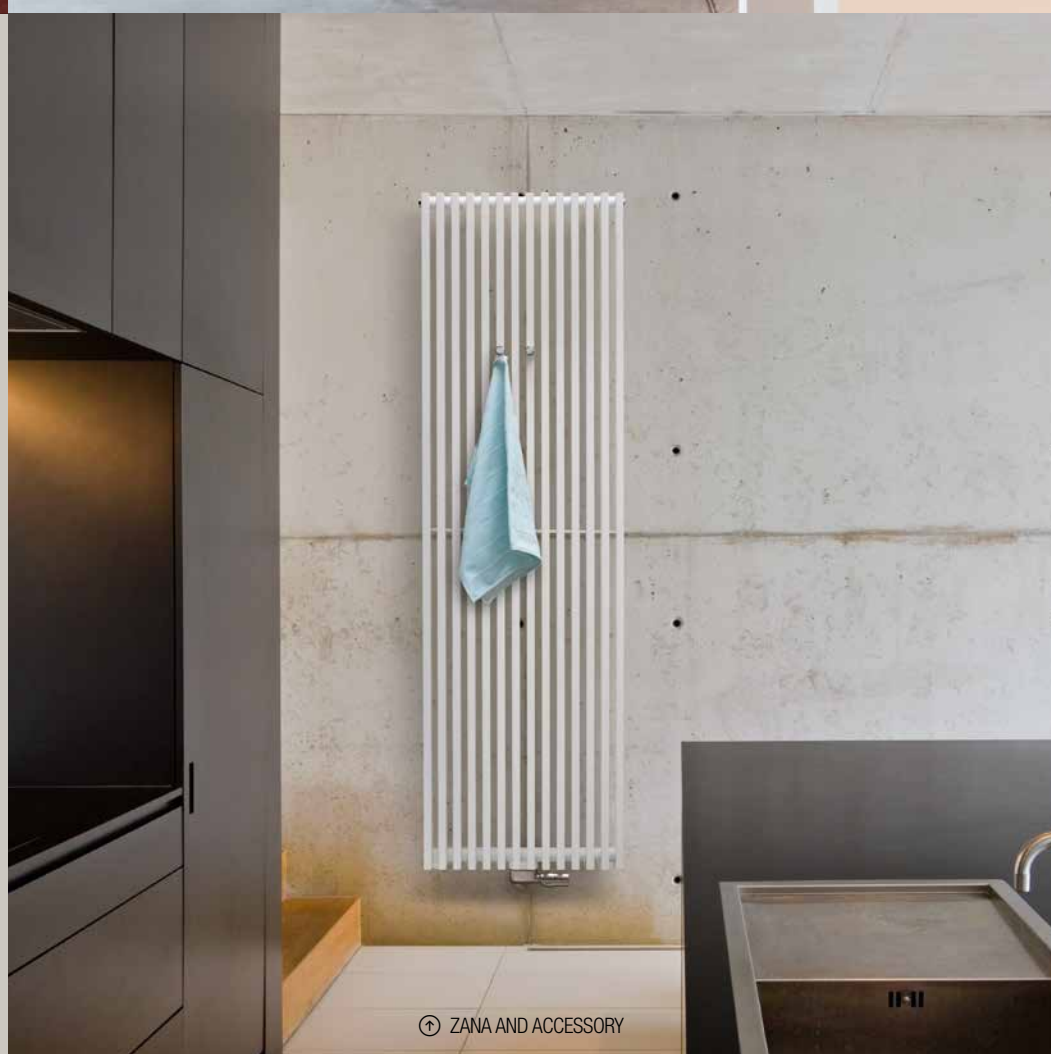

© ONI (O-NP)