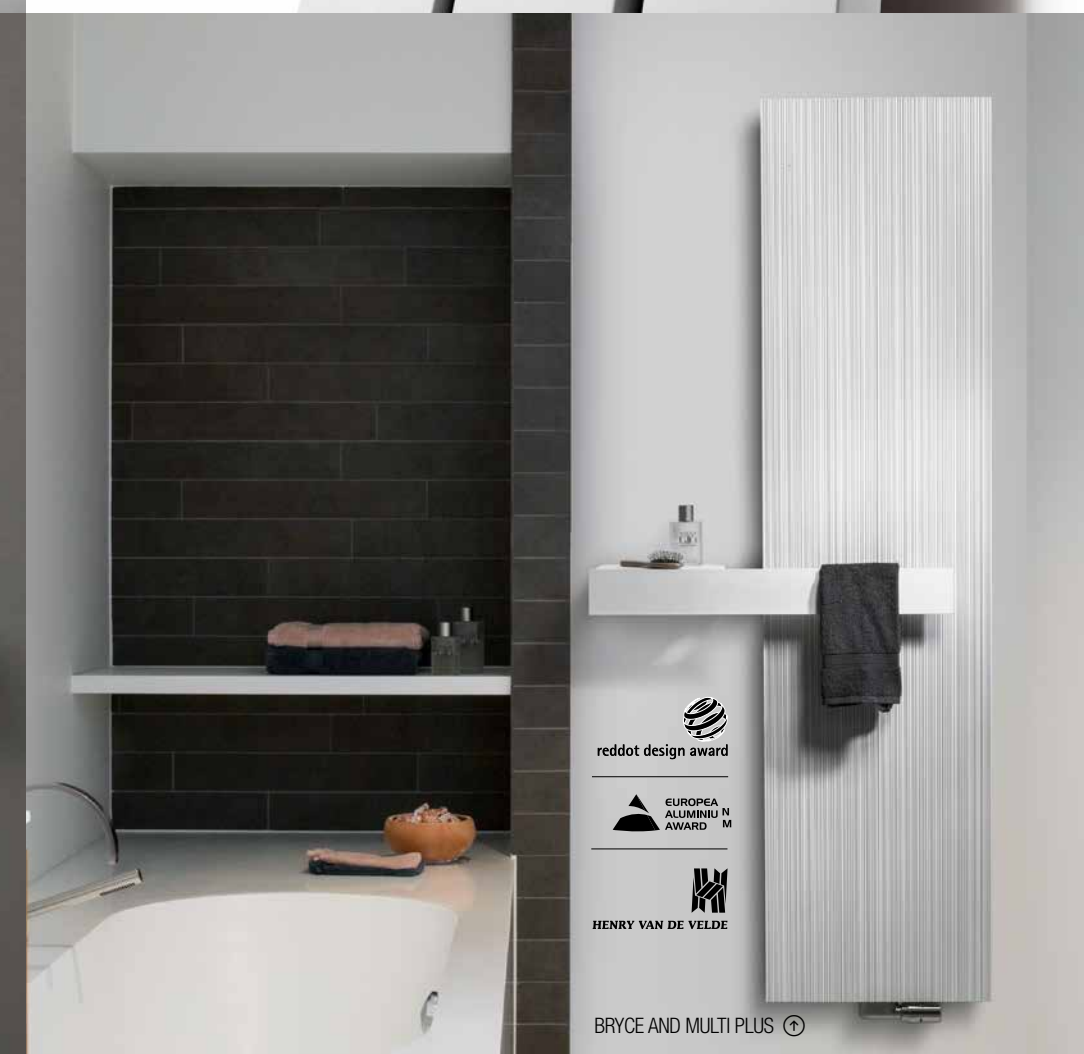

BEAMS AND ACCESSORIES ©