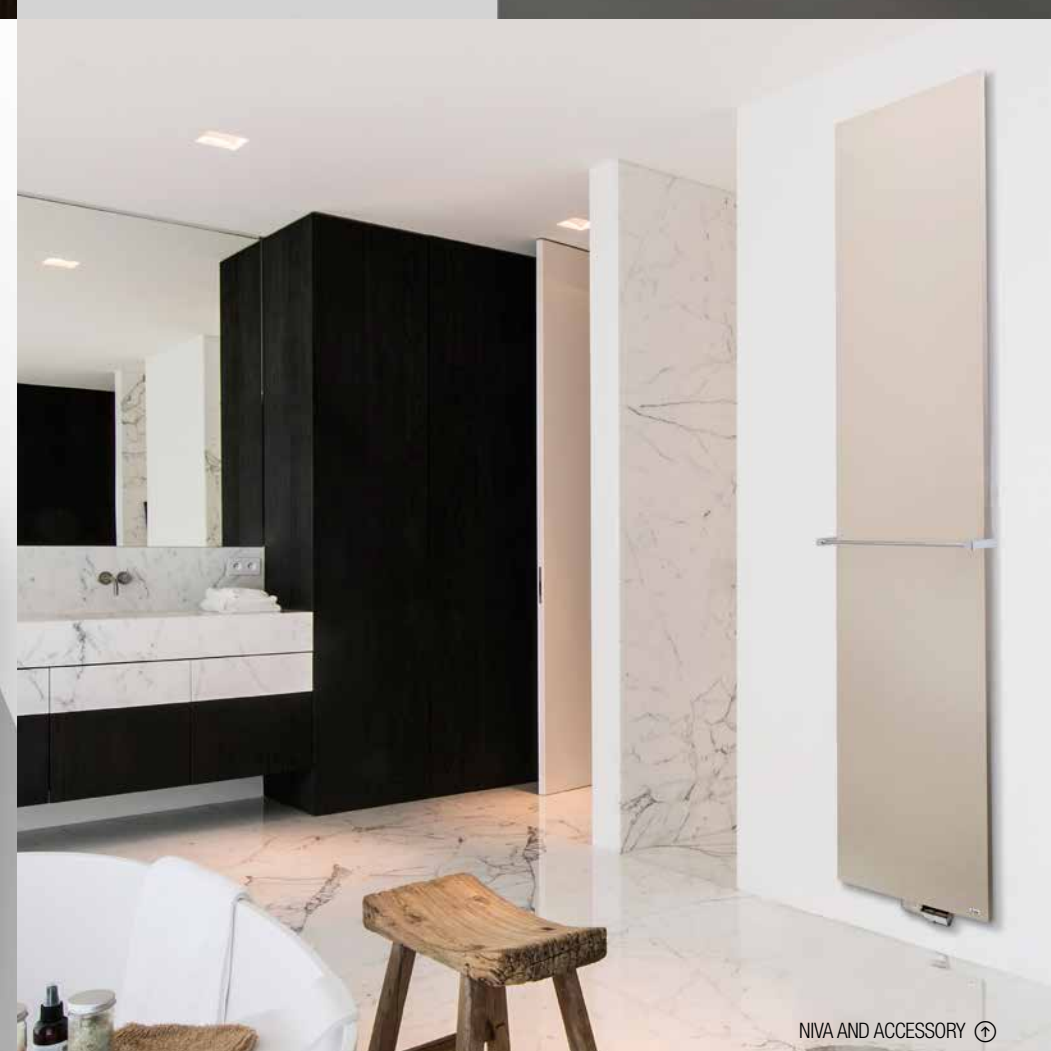

NEW

© VENTILO CONNECTOR

NIVA AND ACCESSORY ©

YOUR BATHROOM AS A WELLNESS ENVIRONMENT

App climate control

Download the Vasco-App!

© AGAVE CHROME

AGAVE WITH BLOWER ©