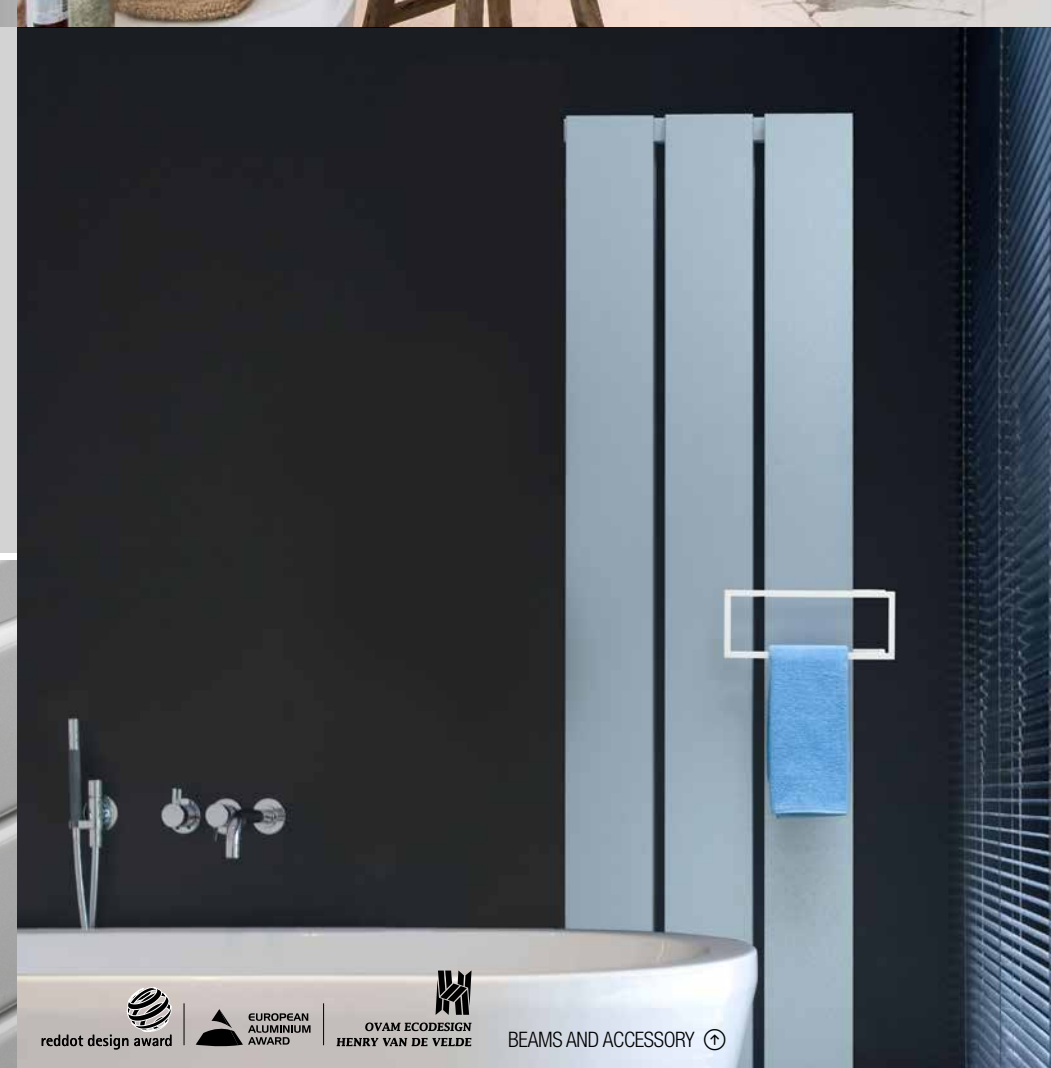

NIVA AND ACCESSORY ©

BEAMS AND ACCESSORY ©