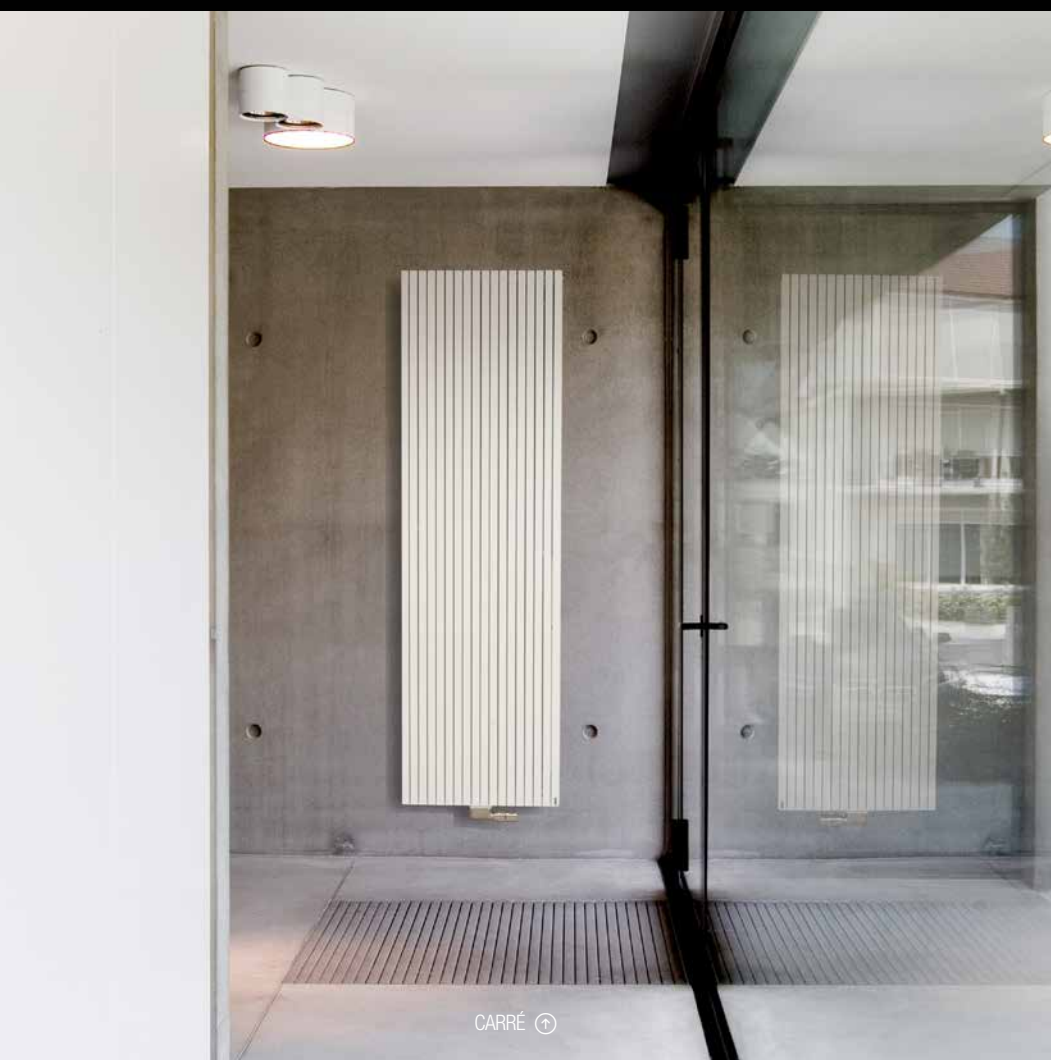

FOR LOW TEMPERATURE SYSTEMS

reddot design award
EUROPEAN ALUMINIUM AWARD
OVAM ECODSIGN HENRY VAN DE VELDE

DESIGN PLUS reddot design award DOBRY WZOR

ALUMINIUM ECO-DESIGN IN ITS PUREST FORM

ONI (O-P)

DISCOVER VASCO'S RANGE OF RADIATORS, VENTILATION, UNDERFLOOR HEATING AND COOLING:

www.vasco.eu

Follow us on Facebook and YouTube.

creating warmth controlling comfort

reddot design award
DOBRY WZOR
DESIGN PLUS
DESIGNPREIS
EUROPEAN ALUMINIUM AWARD
HENRY VAN DE VELDE
German Design Award
OVAM ECODSIGN

reddot design award
EUROPEAN ALUMINIUM AWARD
OVAM ECODSIGN HENRY VAN DE VELDE