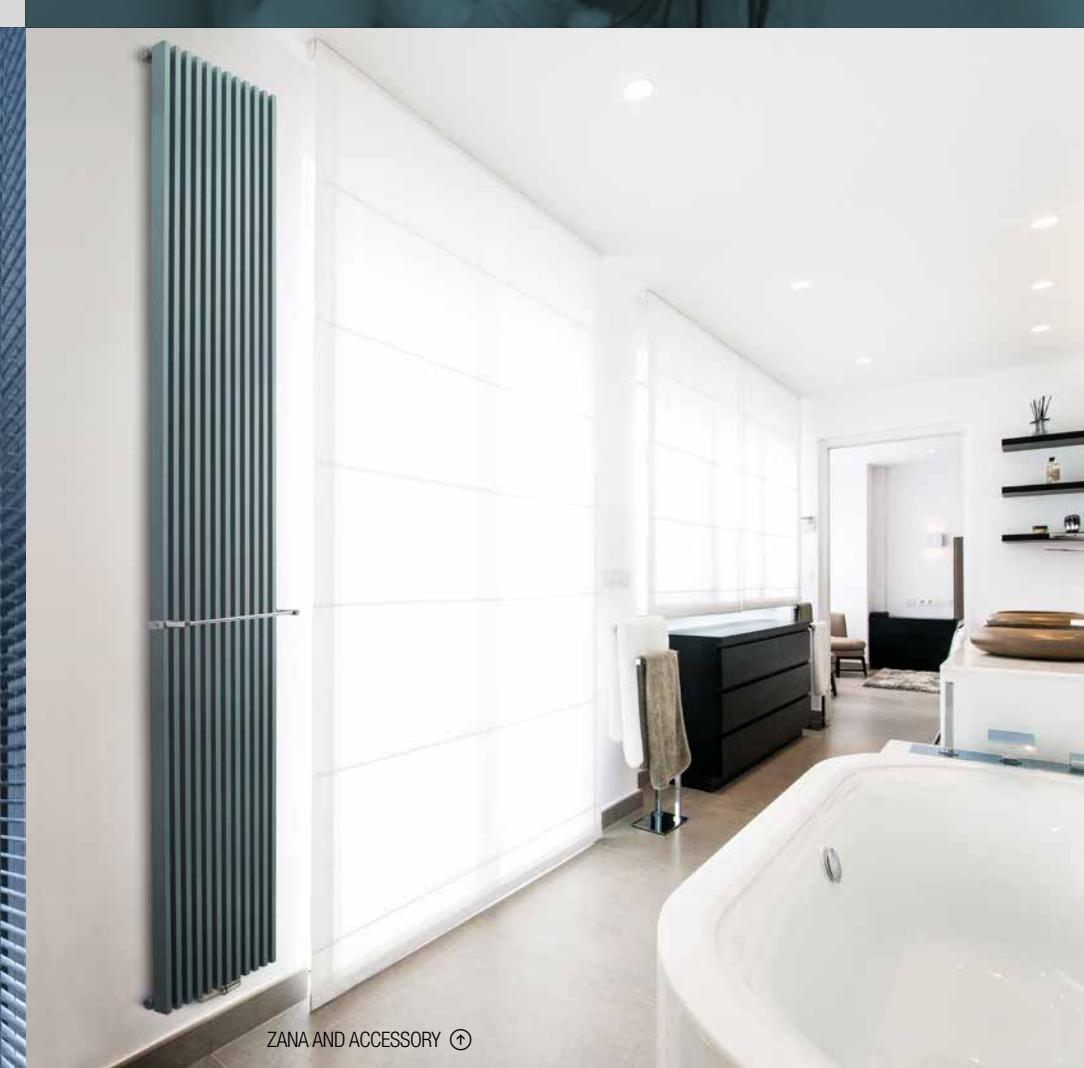

ZANA AND ACCESSORY ©