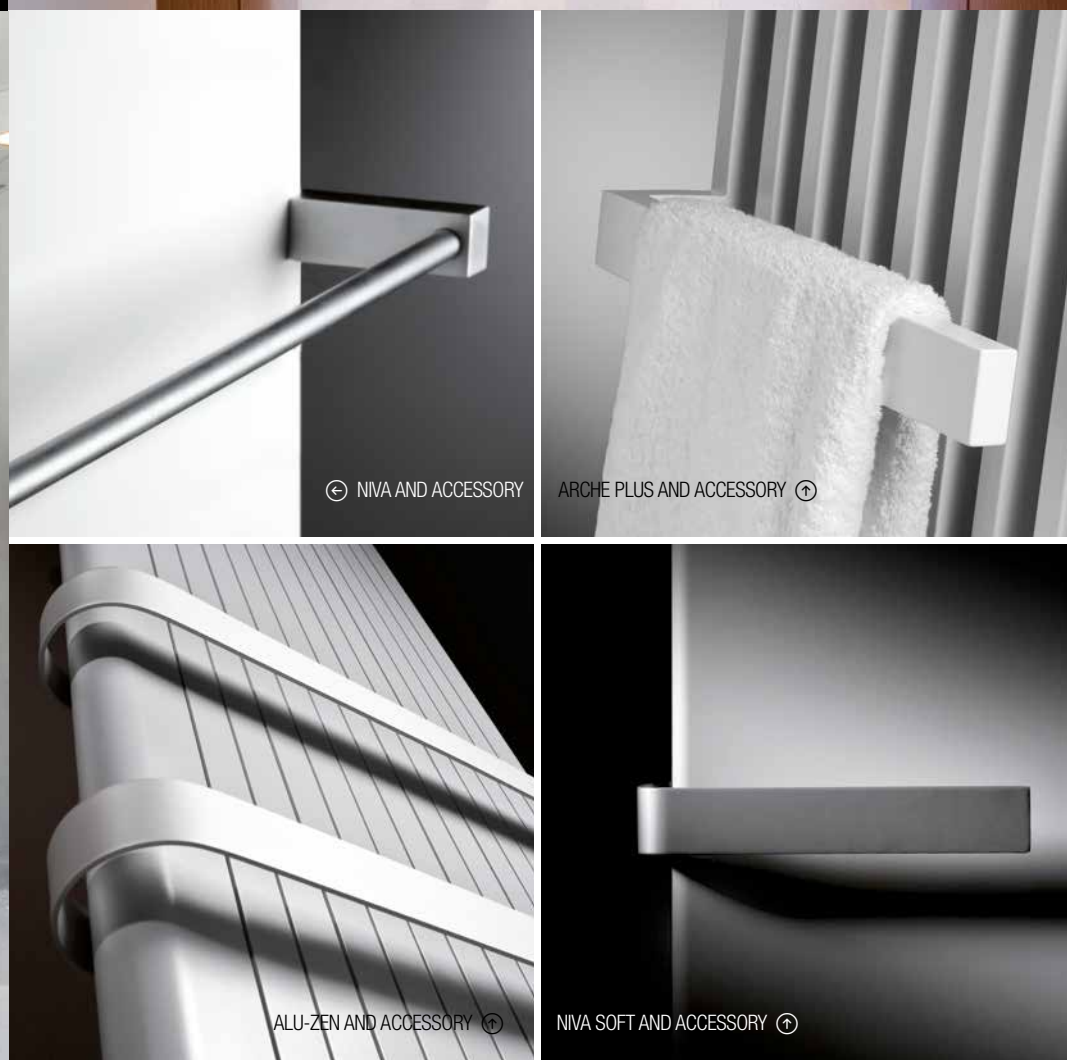

ONI (O-P)

ARCHE

NIVA SOFT AND ACCESSORY

DISCOVER VASCO'S RANGE OF RADIATORS, VENTILATION, UNDERFLOOR HEATING AND COOLING:

www.vasco.eu

Follow us on Facebook and YouTube.

CARRÉ

NIVA AND ACCESSORY ARCHE PLUS AND ACCESSORY