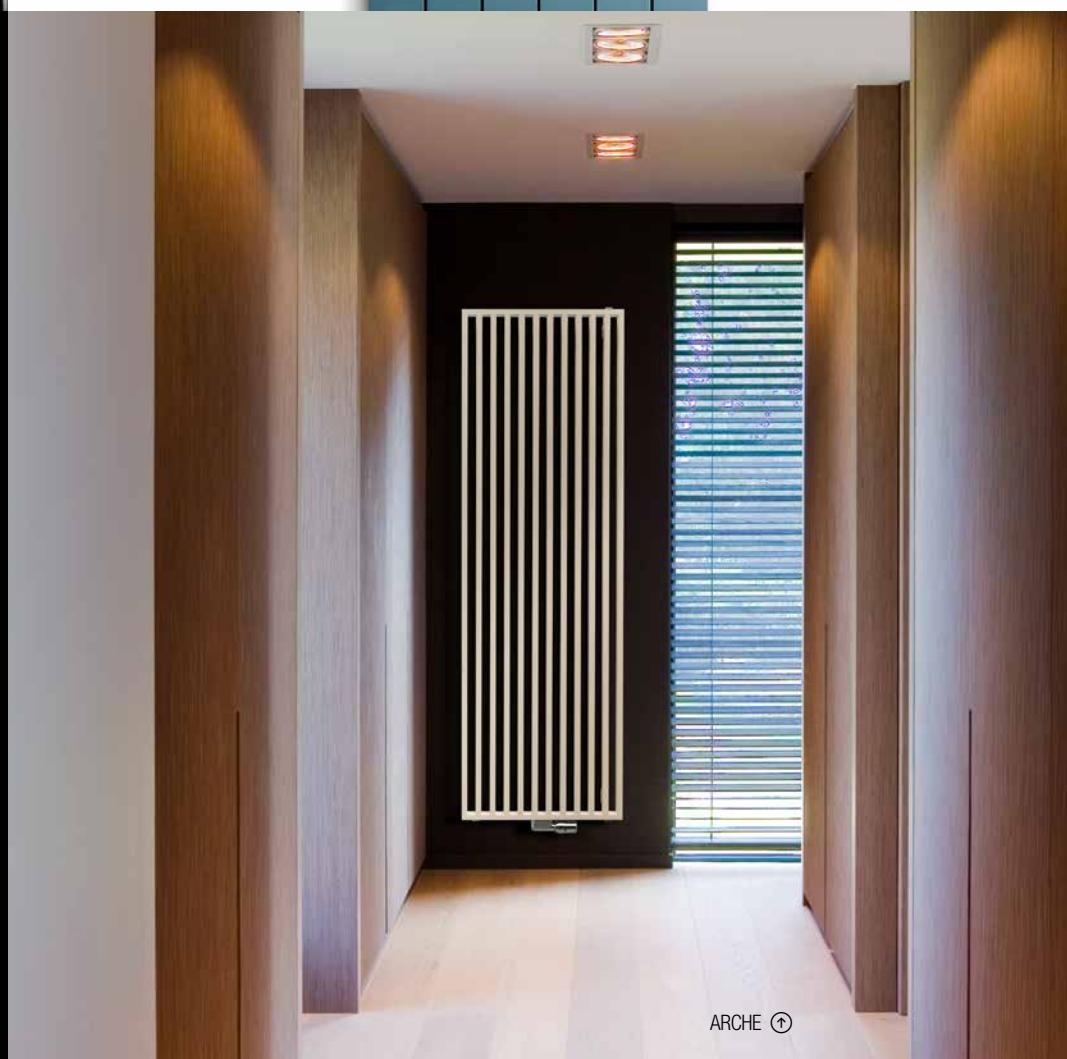

ZAROS AND ACCESSORY