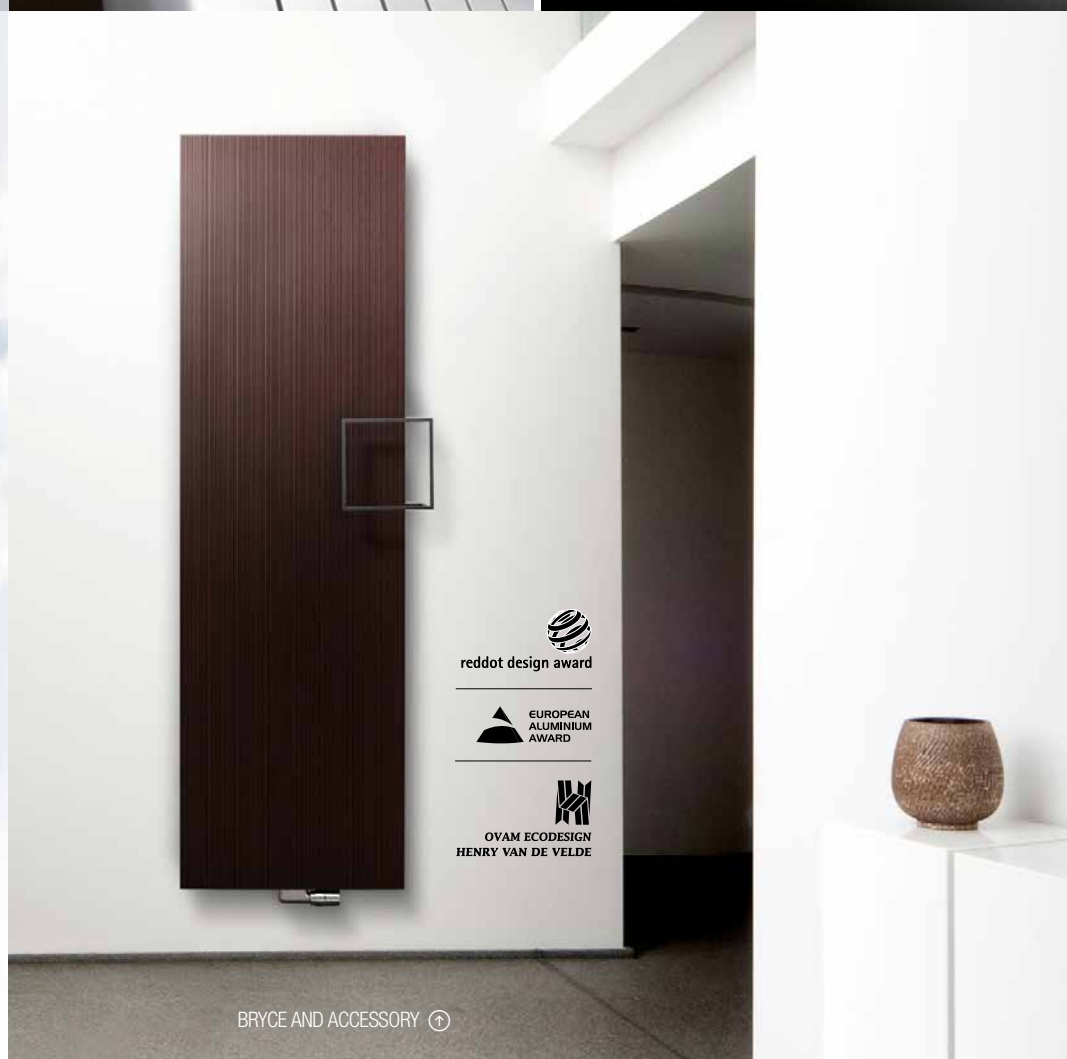

ALLI-ZEN AND ACCESSORY NIVA SOFT AND ACCESSORY

AGAVE ELECTRICAL WITH BLOWER

VIOLA ELECTRICAL AND ACCESSORY

creating warmth controlling comfort

reddot design award
DOBRY WZOR
DESIGN PLUS
DESIGNPREIS
EUROPEAN ALUMINIUM AWARD
HENRY VAN DE VELDE
German Design Award
OVAM ECODSIGN